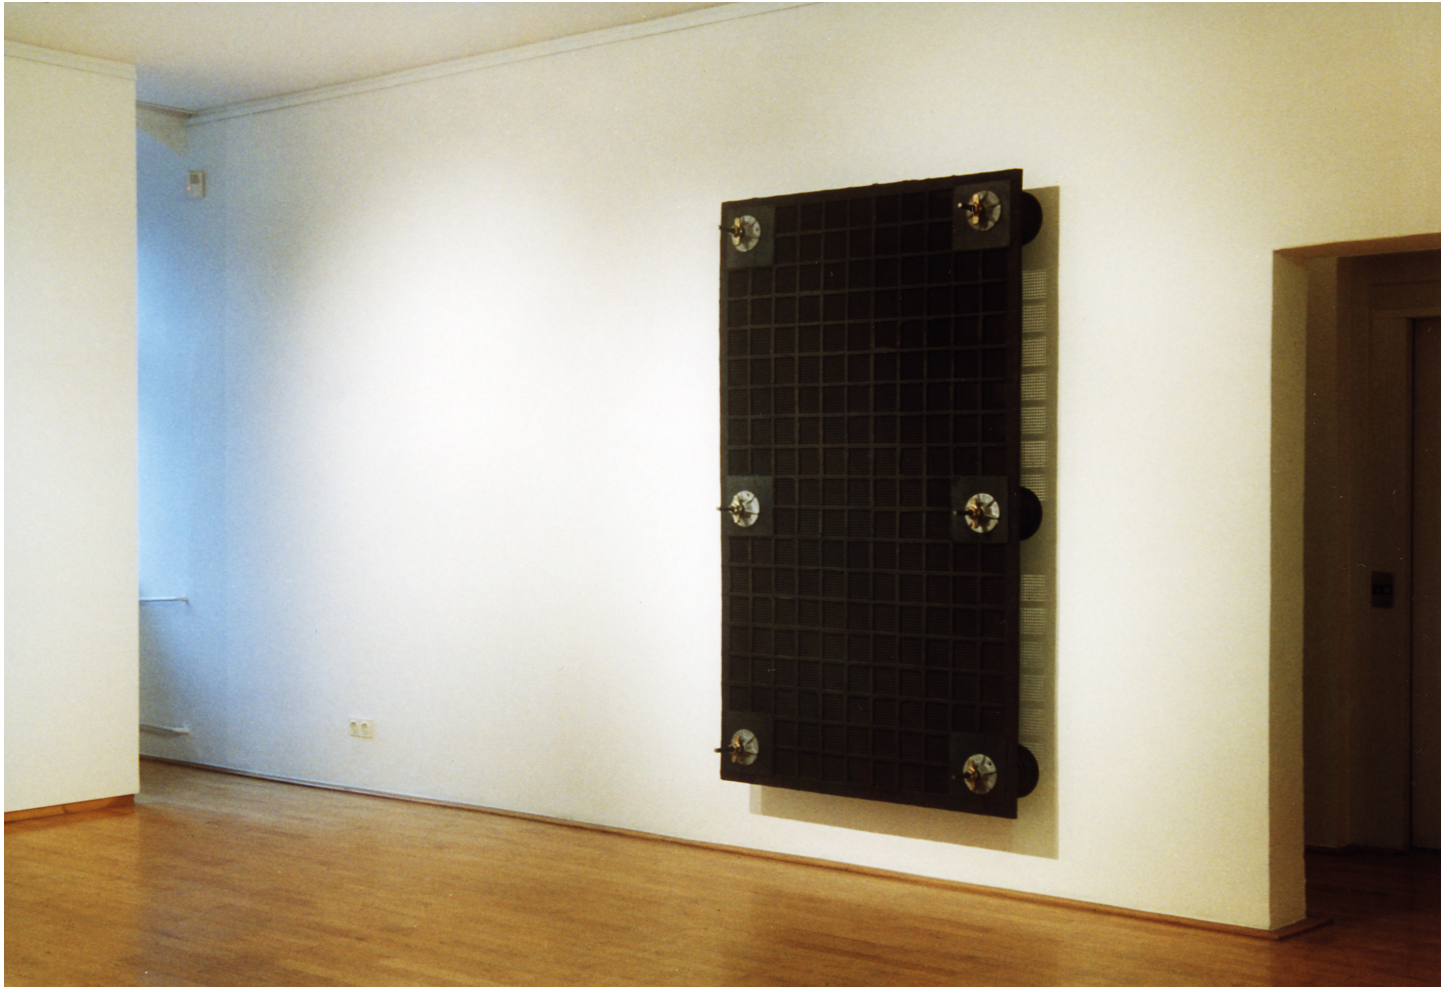

# Eberhard Bosslet

Title	Screen I
Year	1994
Materials	Mineral Disc, Rubber, Steel
Dimensions	209x123x100 cm
Category	03. INSTALLATION, 05. INDOOR SITE SPECIFIC INTERVENTION
Showed at	Galerie Friebe, Lüdenscheid, D, Städtische Galerie, Iserlohn, D
Photographer	Bosslet, Eberhard
Copyright	BOSSLET at VG-Bild/Kunst, Bonn, Germany
Series	1993 -1998 BILATERAL RELATIONS
Location	Städtische Galerie Iserlohn, D
Solo Show	1998 ATTRAKTOREN, Städtische Galerie Iserlohn, D, Curator Rainer Danne
Group Shows	
Cities	Iserlohn, Germany
Producer/Supplier	Dittmann & Neuhaus GmbH, Witten, D, NILOS, Hans Ziller KG, Hilden, D, Thyssen Hünnebeck GmbH, Ratingen, D
Gallery	
Price Category	grade 027