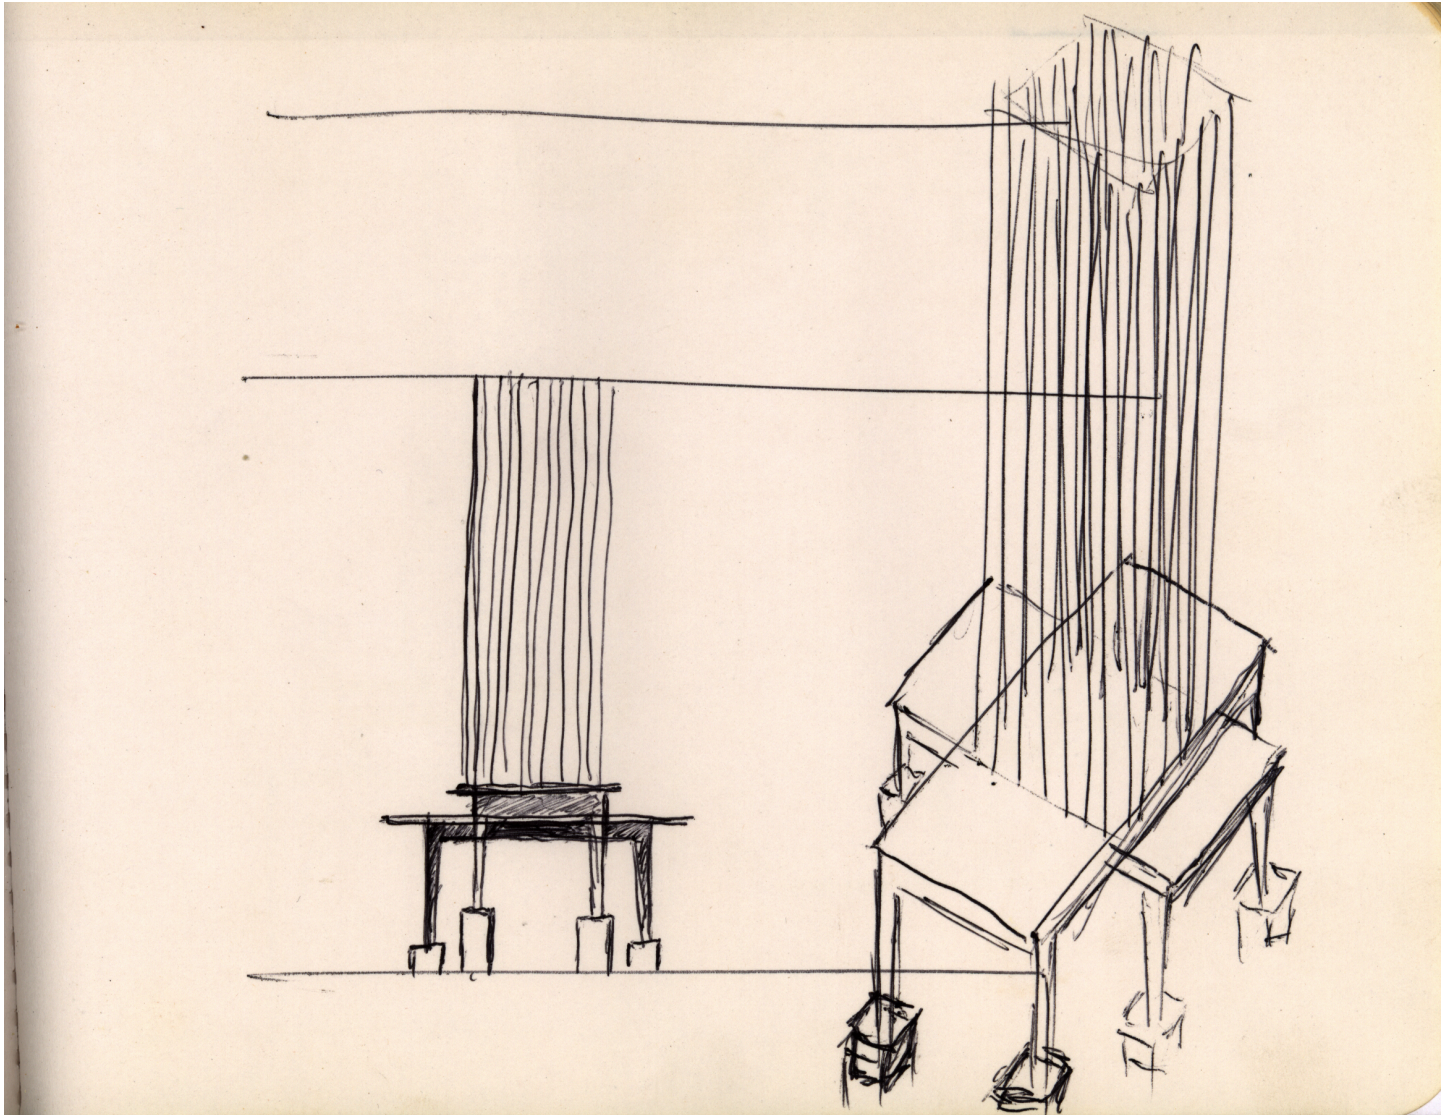

Eberhard Bosslet

| | |
|-------------------|--|
| Title | Schraubstock II |
| Year | 1985 |
| Materials | Pen on Paper |
| Dimensions | 15,5x20 cm |
| Category | 18. Projects, Proposals, Concepts, 20. Sketches/Notes |
| Showed at | Ruimte Morguen, Antwerp, B |
| Photographer | Bosslet, Eberhard |
| Copyright | BOSSLET at VG-Bild/Kunst, Bonn, Germany |
| Series | 1985 - 1993 SUPPORTING MEASURES SCETCHES |
| Location | Ruimte Morguen, Waalsekaai, Antwerp, B |
| Solo Show | |
| Group Shows | 1985 Ruimte Morguen, Antwerpen, B, Curator Len + Marc Schepers |
| Cities | Antwerp, Belgium |
| Producer/Supplier | |
| Gallery | |
| Price Category | grade 005 |