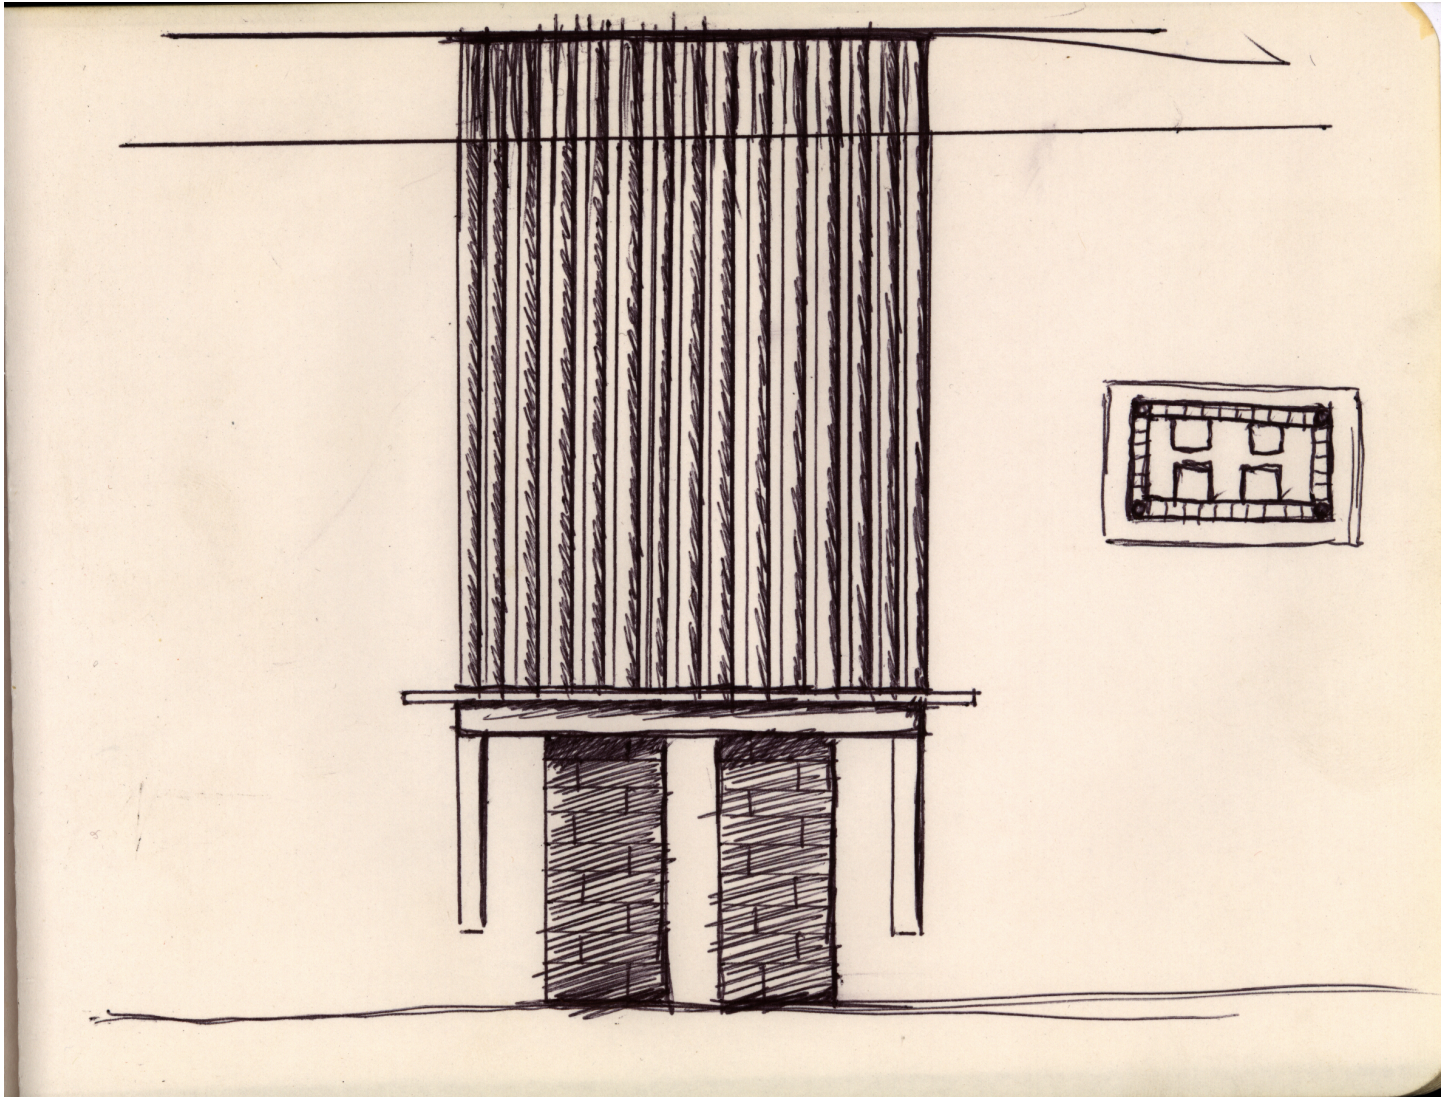

Eberhard Bosslet

Title	Schraubstock I
Year	1985
Materials	Pen on Paper
Dimensions	15,5x20 cm
Category	18. Projects, Proposals, Concepts, 20. Scetches/Notes
Showed at	Ruimte Morguen, Antwerp, B
Photographer	Bosslet, Eberhard
Copyright	BOSSLET at VG-Bild/Kunst, Bonn, Germany
Series	1985 - 1993 SUPPORTING MEASURES SCETCHES
Location	Ruimte Morguen, Waalsekaai, Antwerp, B
Solo Show	
Group Shows	1985 Ruimte Morguen, Antwerpen, B, Curator Len + Marc Schepers
Cities	Antwerp, Belgium
Producer/Supplier	
Gallery	
Price Category	grade 005