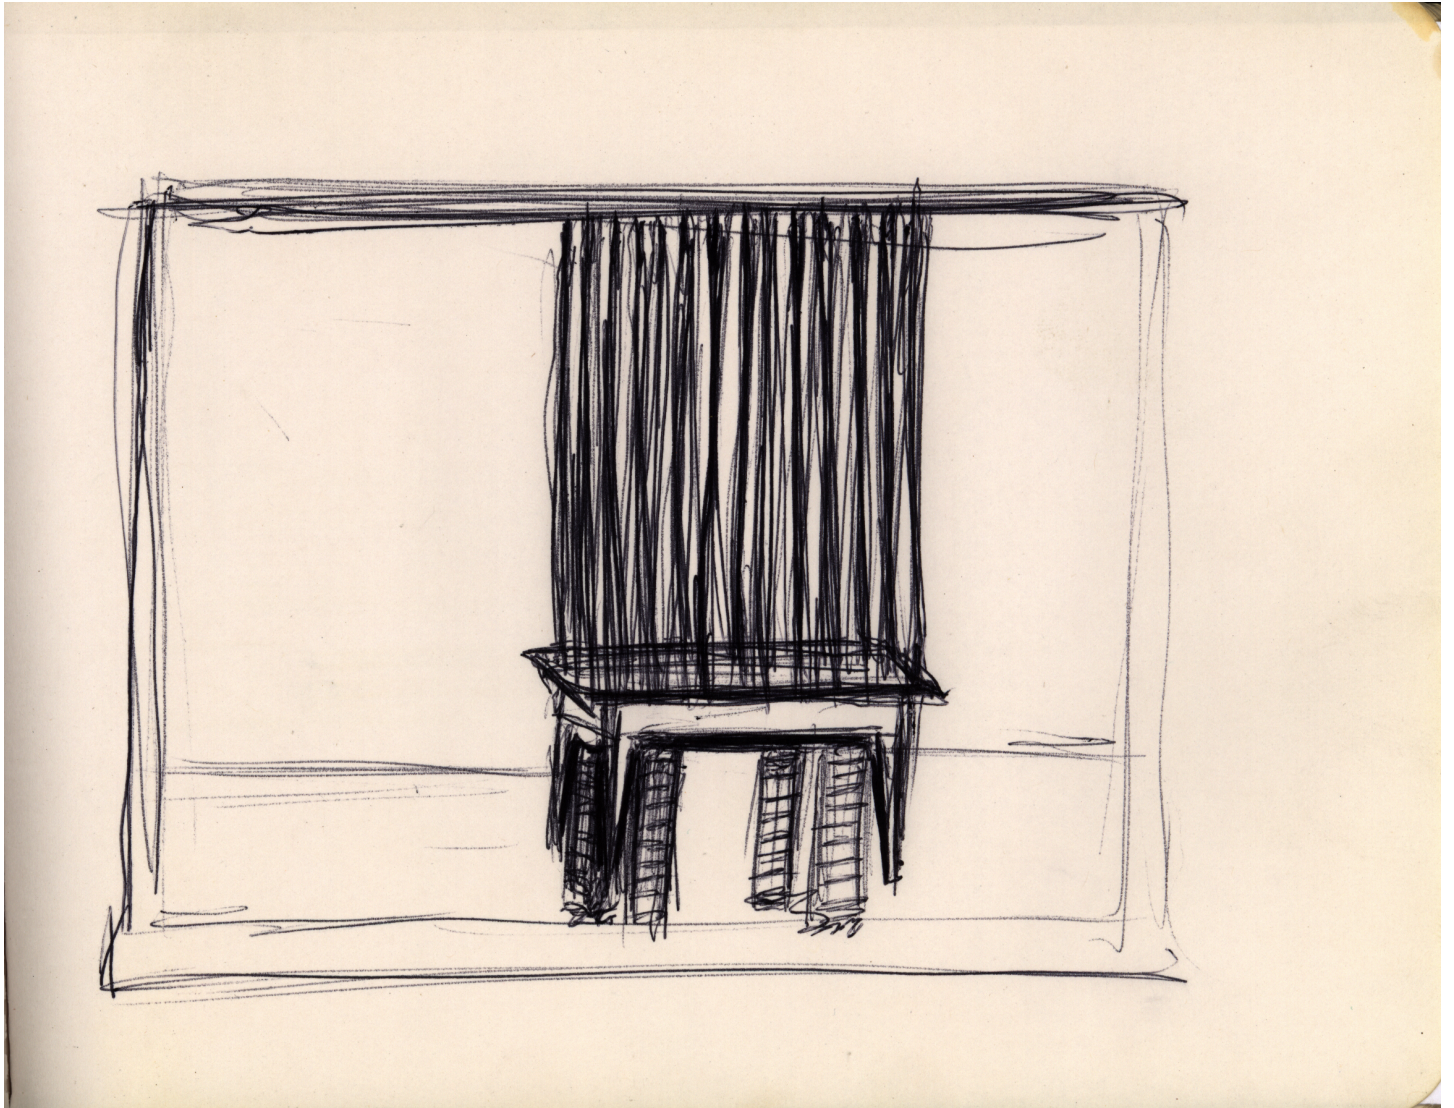

Eberhard Bosslet

Title	Schraubstock I
Year	1985
Materials	Pen on Paper
Dimensions	15,5x20 cm
Category	18. Projects, Proposals, Concepts, 20. Scetches/Notes
Showed at	Ruimte Morguen, Antwerp, B
Photographer	Bosslet, Eberhard
Copyright	BOSSLET at VG-Bild/Kunst, Bonn, Germany
Series	1985 - 1993 SUPPORTING MEASURES SCETCHES
Location	Ruimte Morguen, Waalsekaai, Antwerp, B
Solo Show	
Group Shows	1985 Ruimte Morguen, Antwerpen, B, Curator Len + Marc Schepers
Cities	Antwerp, Belgium
Producer/Supplier	
Gallery	
Price Category	grade 005