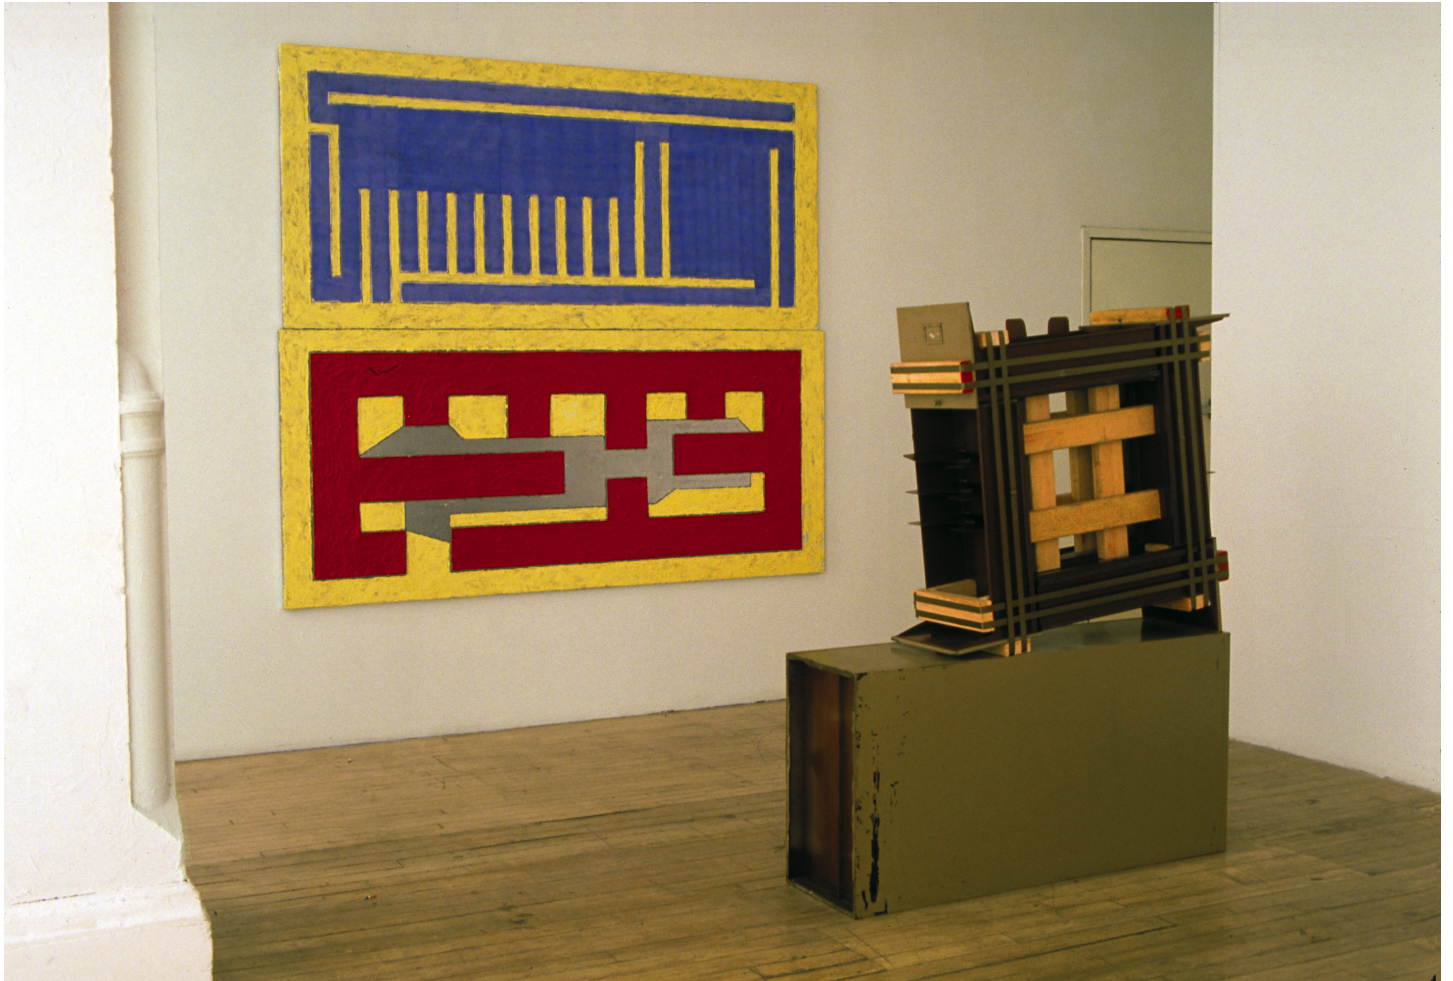

Eberhard Bosslet

Title	Sachzwang II
Year	1988
Materials	Steel, coated, Wood
Dimensions	166x132x37,5 cm
Category	01. PAINTING, 02. SCULPTURE
Showed at	Gallery John Gibson, New York, USA., Randolph Street Gallery, Chicago, IL., USA.
Photographer	Bosslet, Eberhard
Copyright	BOSSLET at VG-Bild/Kunst, Bonn, Germany
Series	1988 -2002 STRAPPING PIECES
Location	Gallery John Gibson, New York, USA
Solo Show	1988 John Gibson Gallery, September show, New York, USA.
Group Shows	1988 Detail in the Cottage, Randolph Street Gallery, Chicago, Ill, USA Curated by Michell Kane
Cities	New York, USA
Producer/Supplier	
Gallery	
Price Category	grade 028