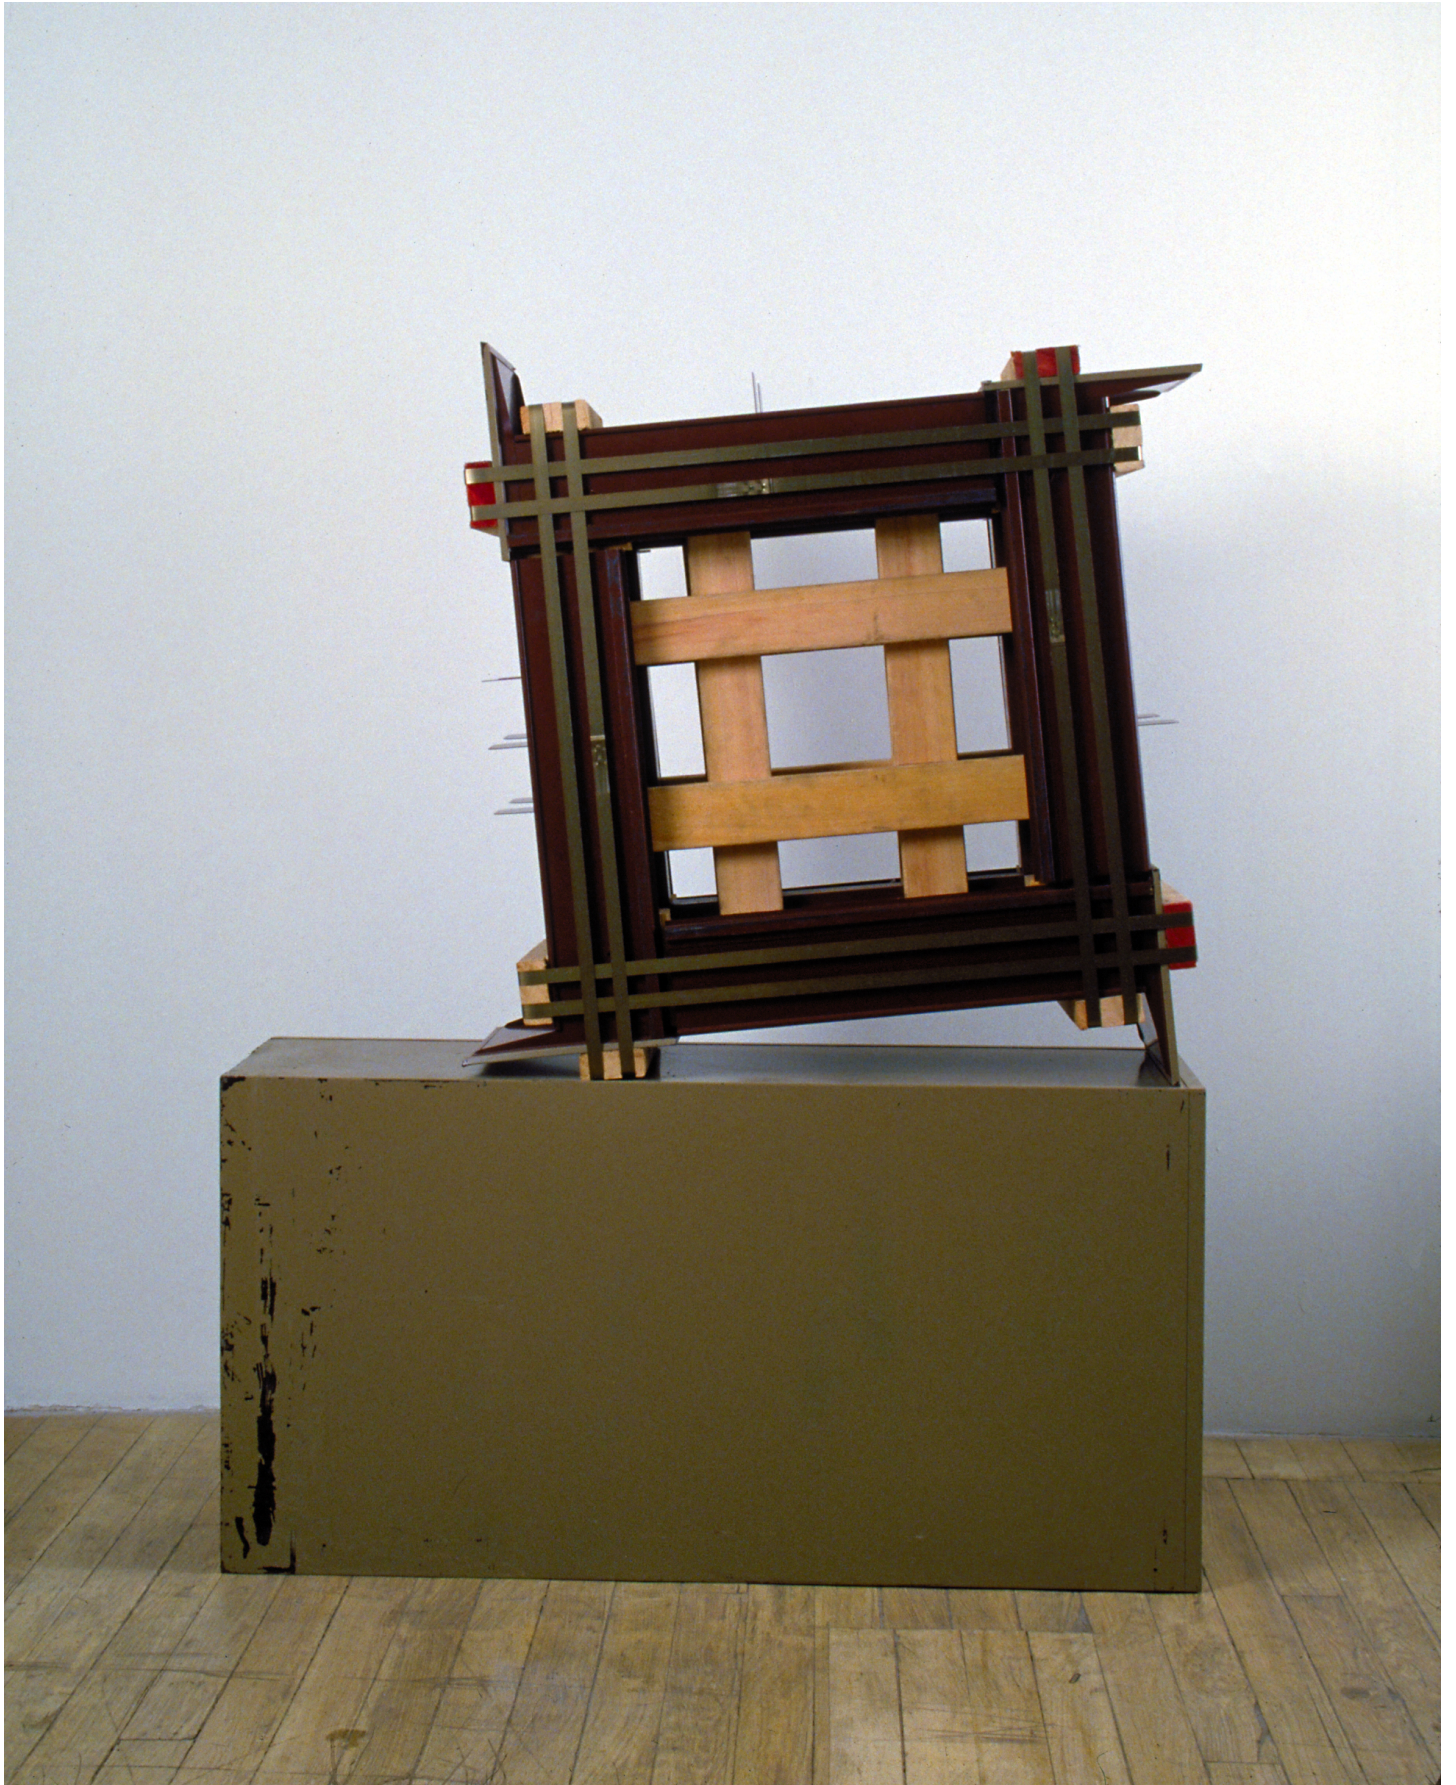

## Eberhard Bosslet

Title	Sachzwang II
Year	1988
Materials	Steel, coated, Wood
Dimensions	166x132x37,5 cm

Category	02. SCULPTURE
Showed at	Gallery John Gibson, New York, USA., Randolph Street Gallery, Chicago, IL., USA.
Photographer	unknown
Copyright	BOSSLET at VG-Bild/Kunst, Bonn, Germany
Series	1988 -2002 STRAPPING PIECES
Location	Gallery John Gibson, New York, USA
Solo Show	1988 John Gibson Gallery, September show, New York, USA.
Group Shows	1988 Detail in the Cottage, Randolph Street Gallery, Chicago, Ill, USA Curated by Michell Kane
Cities	New York, USA
Producer/Supplier	
Gallery	
Price Category	grade 028