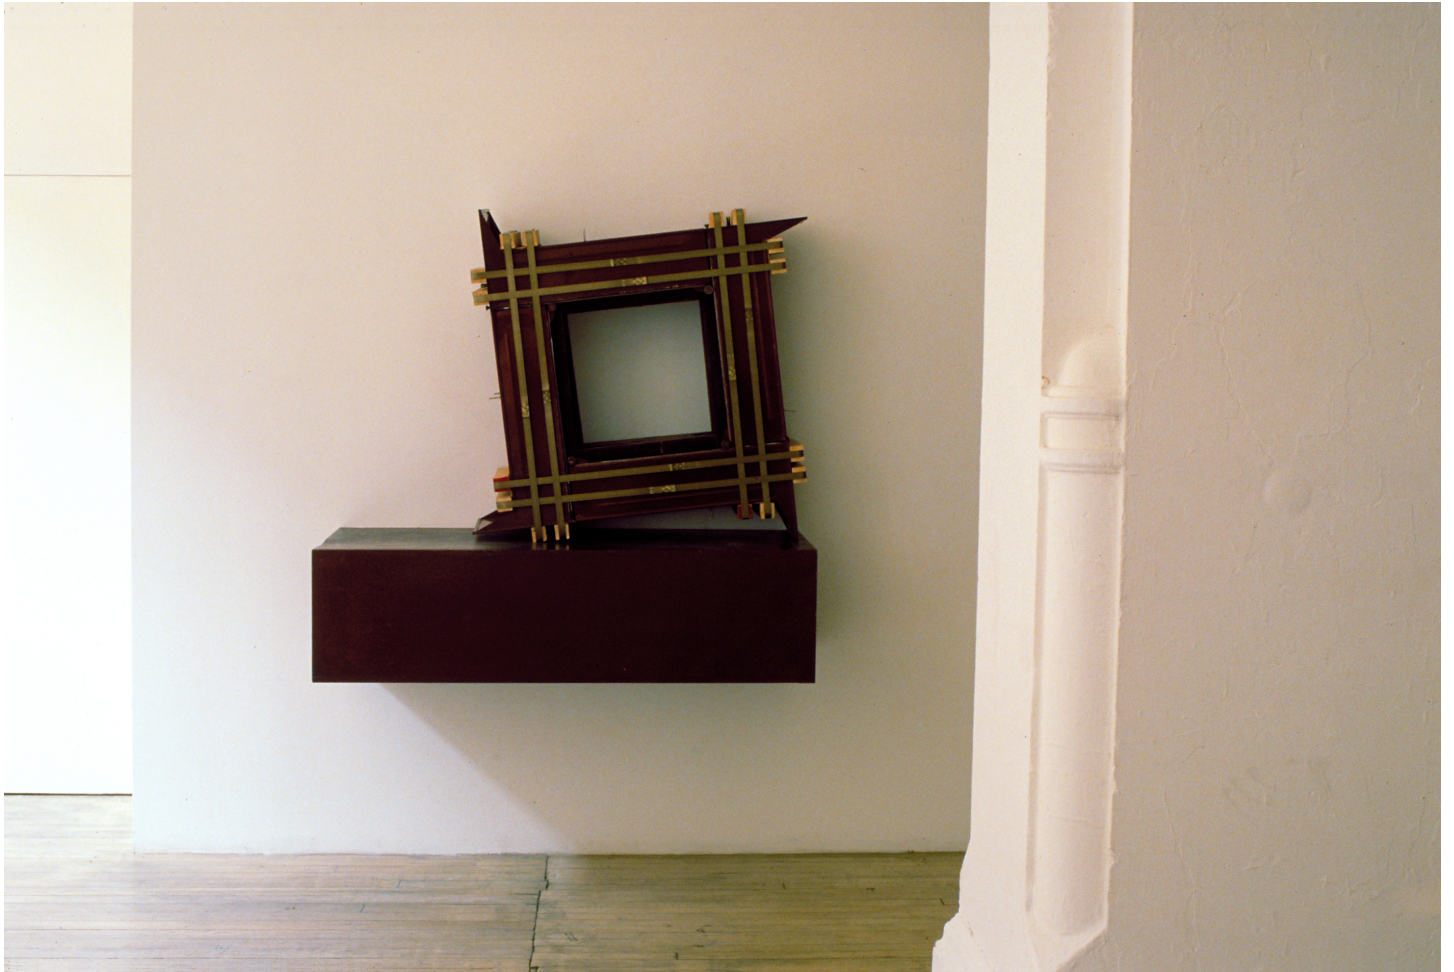

# Eberhard Bosslet

Title	Sachzwang I
Year	1988
Materials	Steel, coated, Wood
Dimensions	127x132x61 cm
Category	02. SCULPTURE
Showed at	Gallery John Gibson, New York, USA.
Photographer	Bosslet, Eberhard
Copyright	BOSSLET at VG-Bild/Kunst, Bonn, Germany
Series	1988 -2002 STRAPPING PIECES
Location	Gallery John Gibson, New York, USA
Solo Show	1988 John Gibson Gallery, September show, New York, USA.
Group Shows	
Cities	New York, USA
Producer/Supplier	
Gallery	
Price Category	00 NO