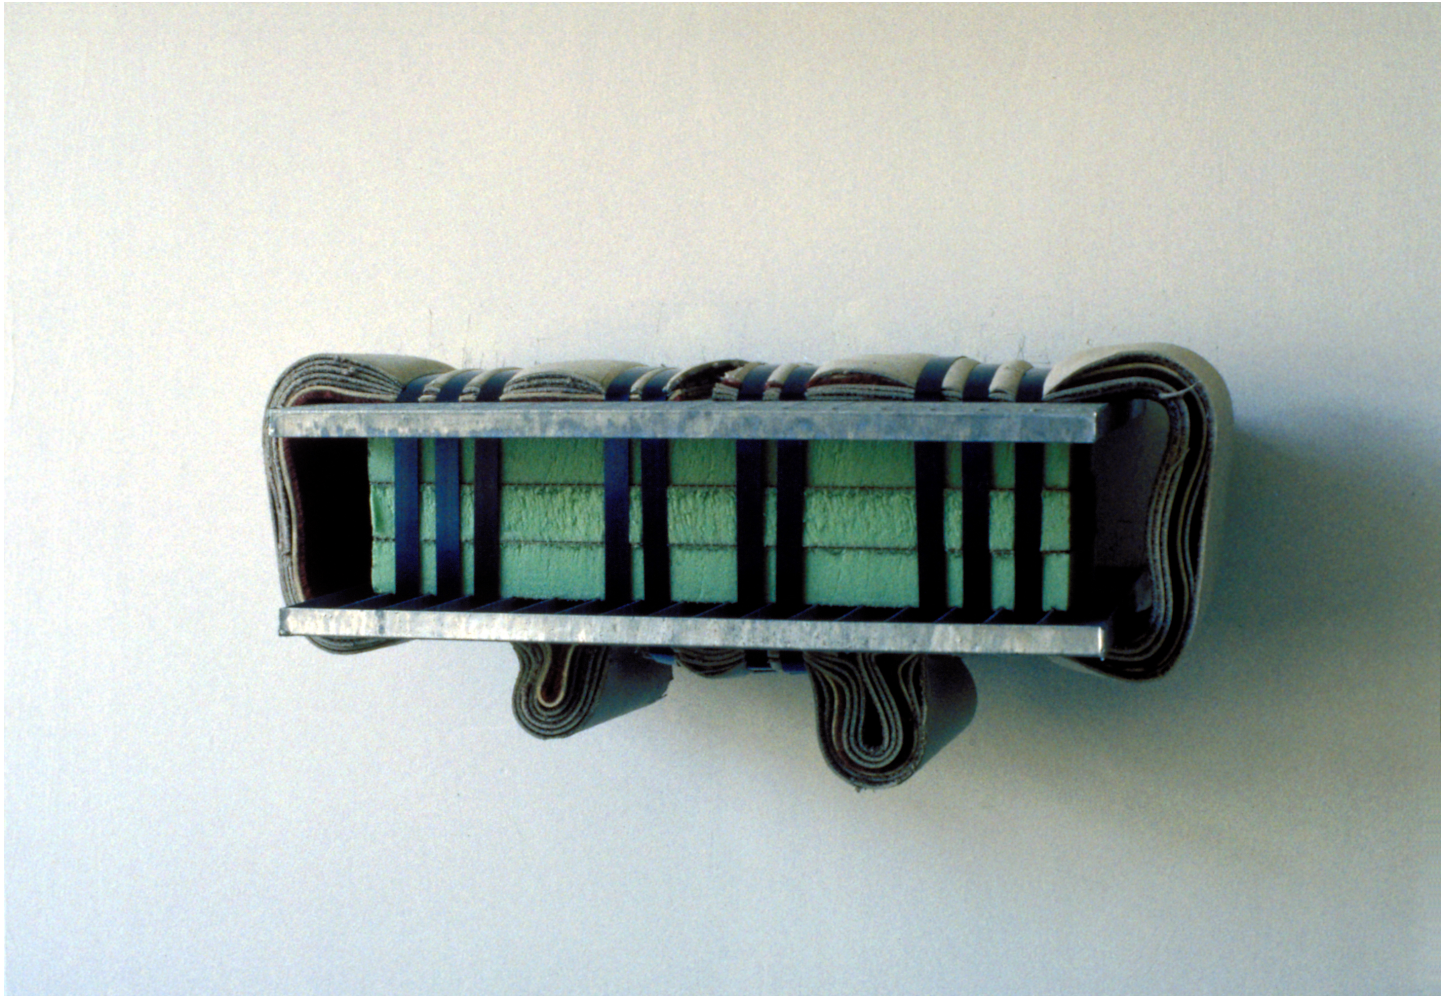

Eberhard Bosslet

Title	Sachtleben X
Year	1990
Materials	Fabric/Textile, Polyurethan Foam, Steel, coated, Steel, galvanized
Dimensions	33x73x40 cm
Category	02. SCULPTURE
Showed at	Galerie Gilles Peyroulet, Paris, F
Photographer	Bosslet, Eberhard
Copyright	BOSSLET at VG-Bild/Kunst, Bonn, Germany
Series	1988 -2002 STRAPPING PIECES
Location	Studio Duisburg, 1989-2002, D
Solo Show	1990 John Gibson Gallery, New York, USA
Group Shows	
Cities	Duisburg, Germany
Producer/Supplier	Deitermann GmbH, Datteln, D, STRACO Stapelmann GmbH, Kaarst, D
Gallery	
Price Category	grade 017