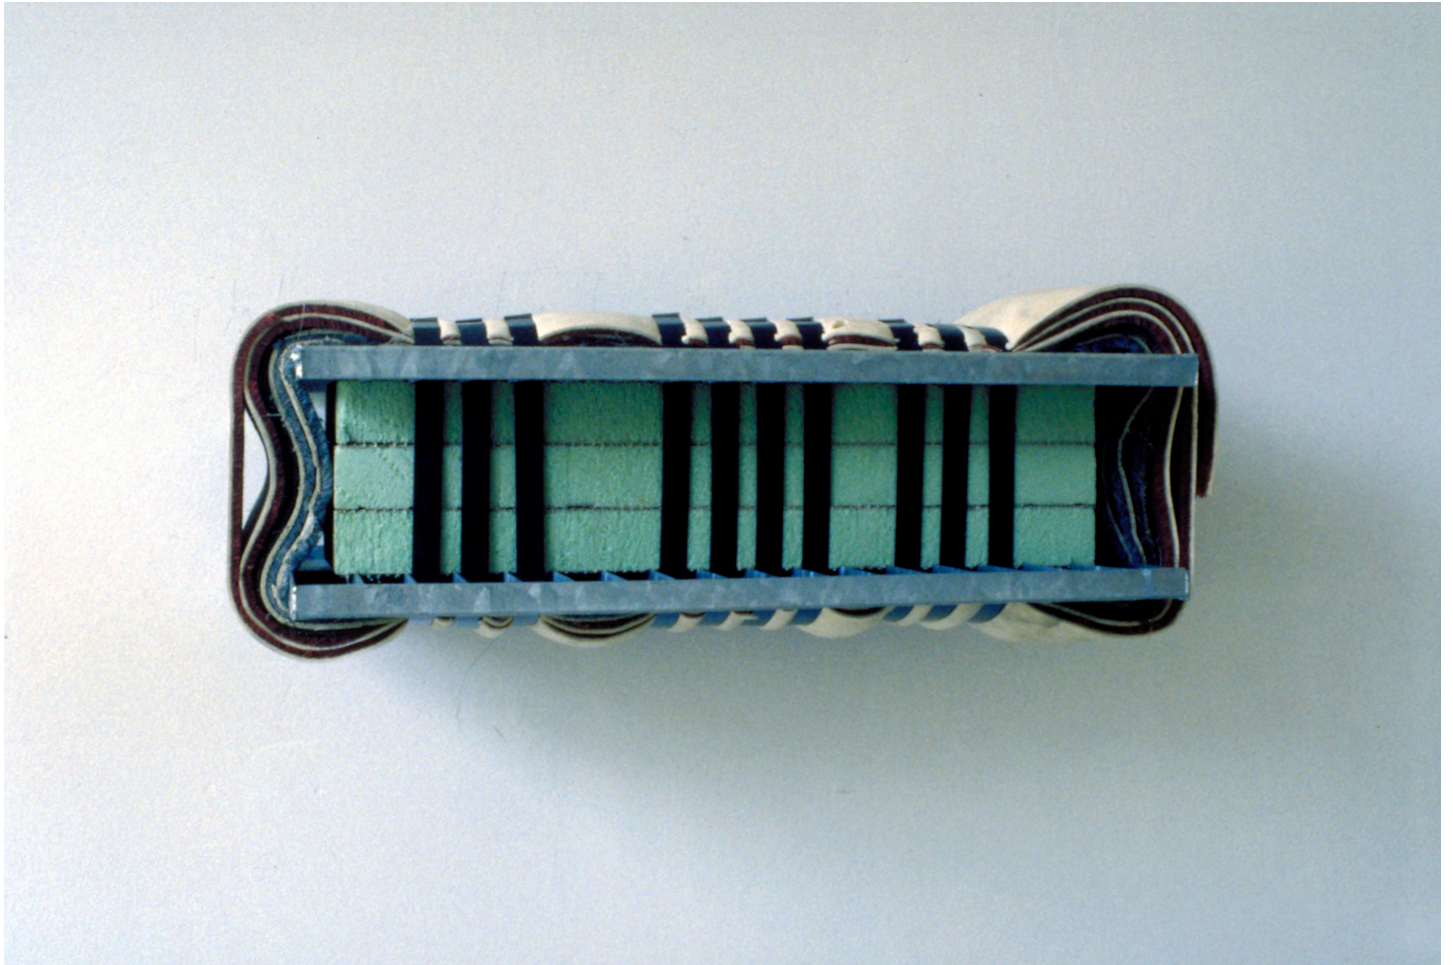

Eberhard Bosslet

Title	Sachtleben VIII
Year	1990
Materials	Fabric/Textile, Polyurethan Foam, Steel, coated, Steel, galvanized
Dimensions	25x70x40 cm
Category	02. SCULPTURE
Showed at	Galerie Gilles Peyroulet, Paris, F
Photographer	Bosslet, Eberhard
Copyright	BOSSLET at VG-Bild/Kunst, Bonn, Germany
Series	1988 -2002 STRAPPING PIECES
Location	Studio Duisburg, 1989-2002, D
Solo Show	1991 Galerie Gilles Peyroulet, Paris, France
Group Shows	1992 Propositions pour un jeune collectionneur, Galerie Gilles Peyroulet, Paris , F
Cities	Duisburg, Germany
Producer/Supplier	Deitermann GmbH, Datteln, D, STRACO Stapelmann GmbH, Kaarst, D
Gallery	
Price Category	grade 017