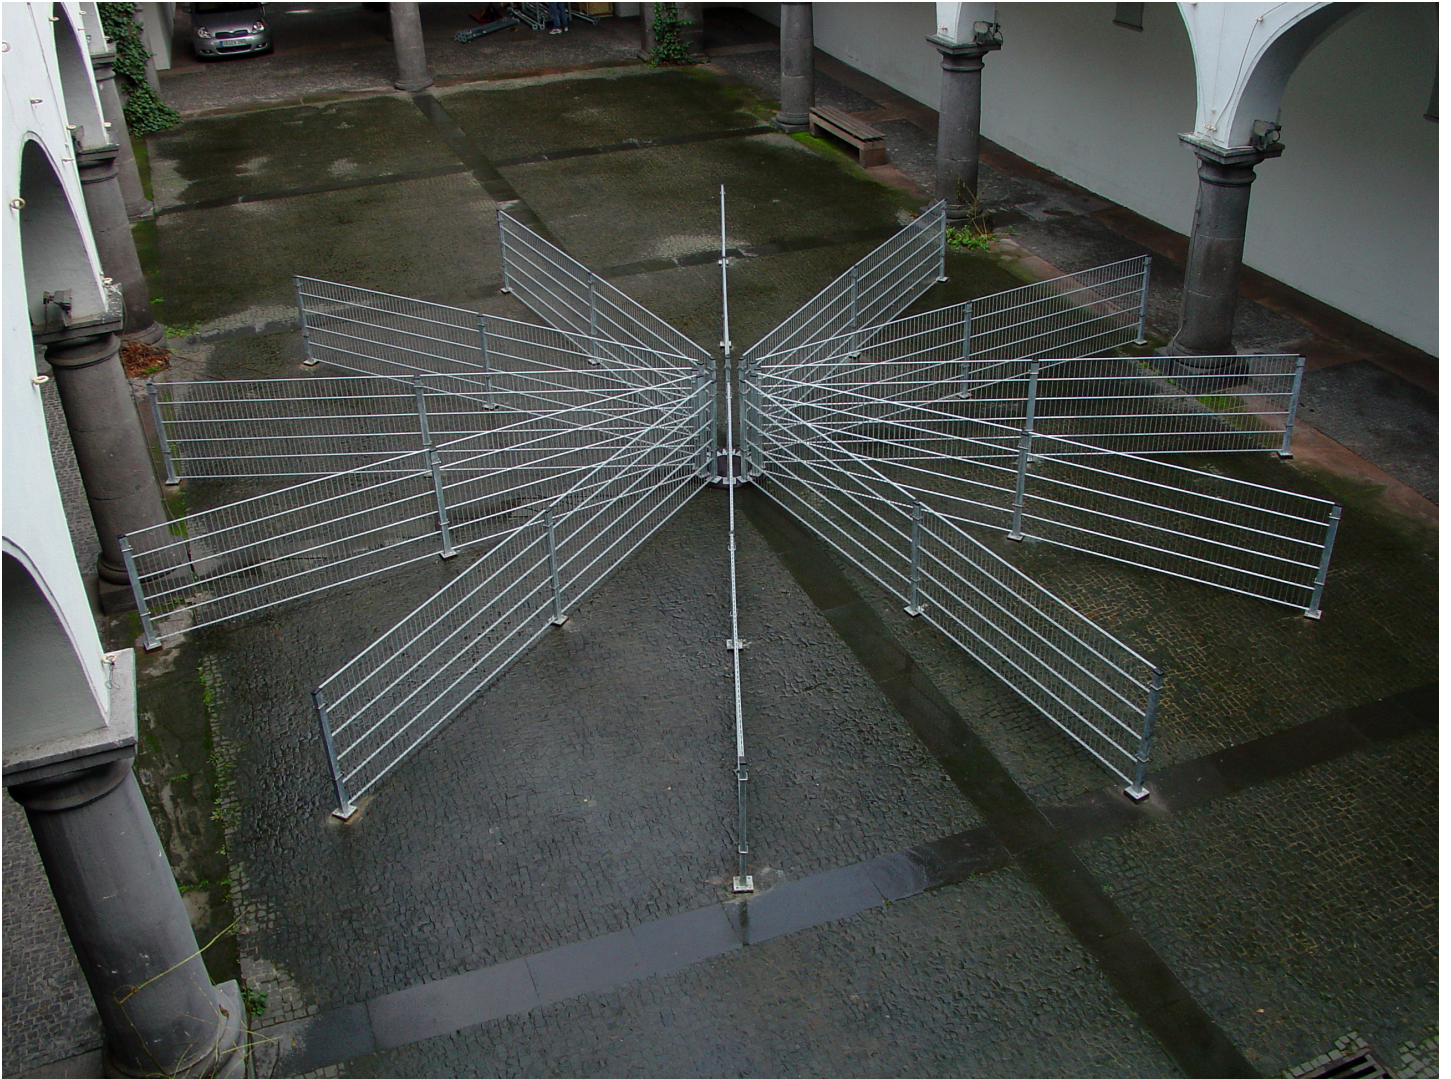

# Eberhard Bosslet

Title	Saarstern 01/06
Year	2006
Materials	Steel, galvanized
Dimensions	H= 1,05m, d=10,90m
Category	02. SCULPTURE
Showed at	Stadtgalerie, Saarbrücken, D
Photographer	Bosslet, Eberhard
Copyright	BOSSLET at VG-Bild/Kunst, Bonn, Germany
Series	1979 - 2006 DOORS, GATES, FENCES
Location	Stadtgalerie Saarbrücken, D
Solo Show	2006/07 "Group Show", Stadtgalerie Saarbrücken, D, Curator Ernest W. Uthemann
Group Shows	
Cities	Saarbrücken, Germany
Producer/Supplier	Kipper, Saarbrücken, D
Gallery	
Price Category	on request