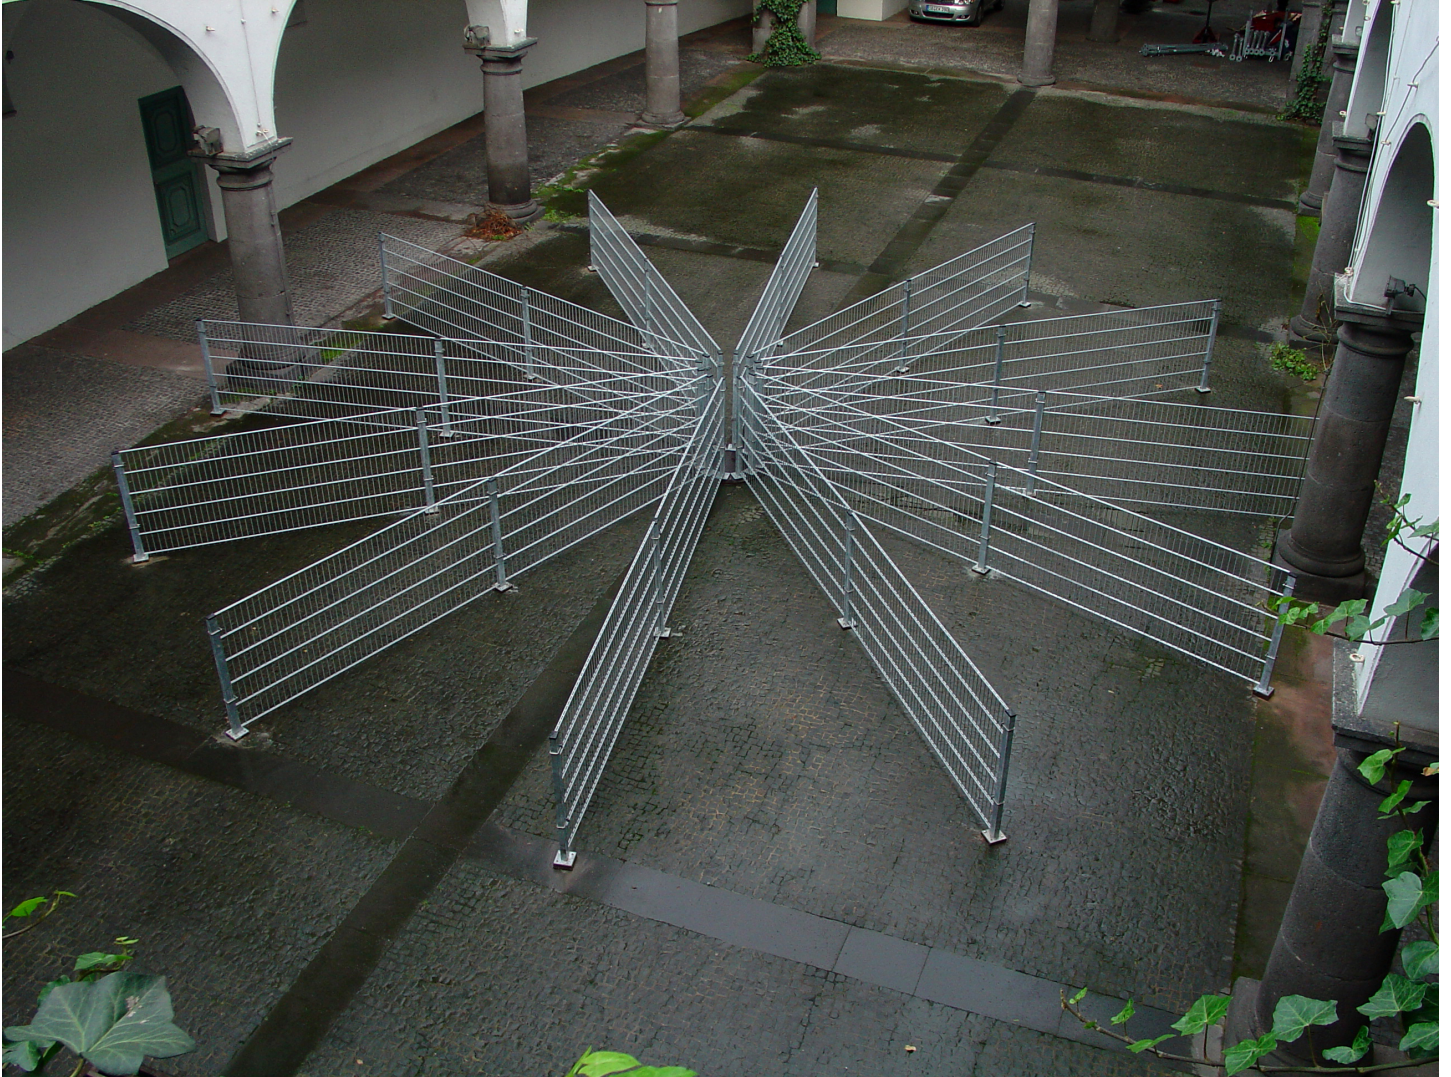

# Eberhard Bosslet

Title	Saarstern 01/06
Year	2006
Materials	Steel, galvanized
Dimensions	H= 1,05m, d=10,90m
Category	02. SCULPTURE
Shown at	Stadtgalerie, Saarbrücken, D
Photographer	Bosslet, Eberhard
Copyright	BOSSLET at VG-Bild/Kunst, Bonn, Germany
Series	1979 - 2006 DOORS, GATES, FENCES
Location	Stadtgalerie Saarbrücken, D
Solo Show	2006/07 "Group Show", Stadtgalerie Saarbrücken, D, Curator Ernest W. Uthemann
Group Shows	
Cities	Saarbrücken, Germany
Producer/Supplier	Kipper, Saarbrücken, D
Gallery	
Price Category	on request