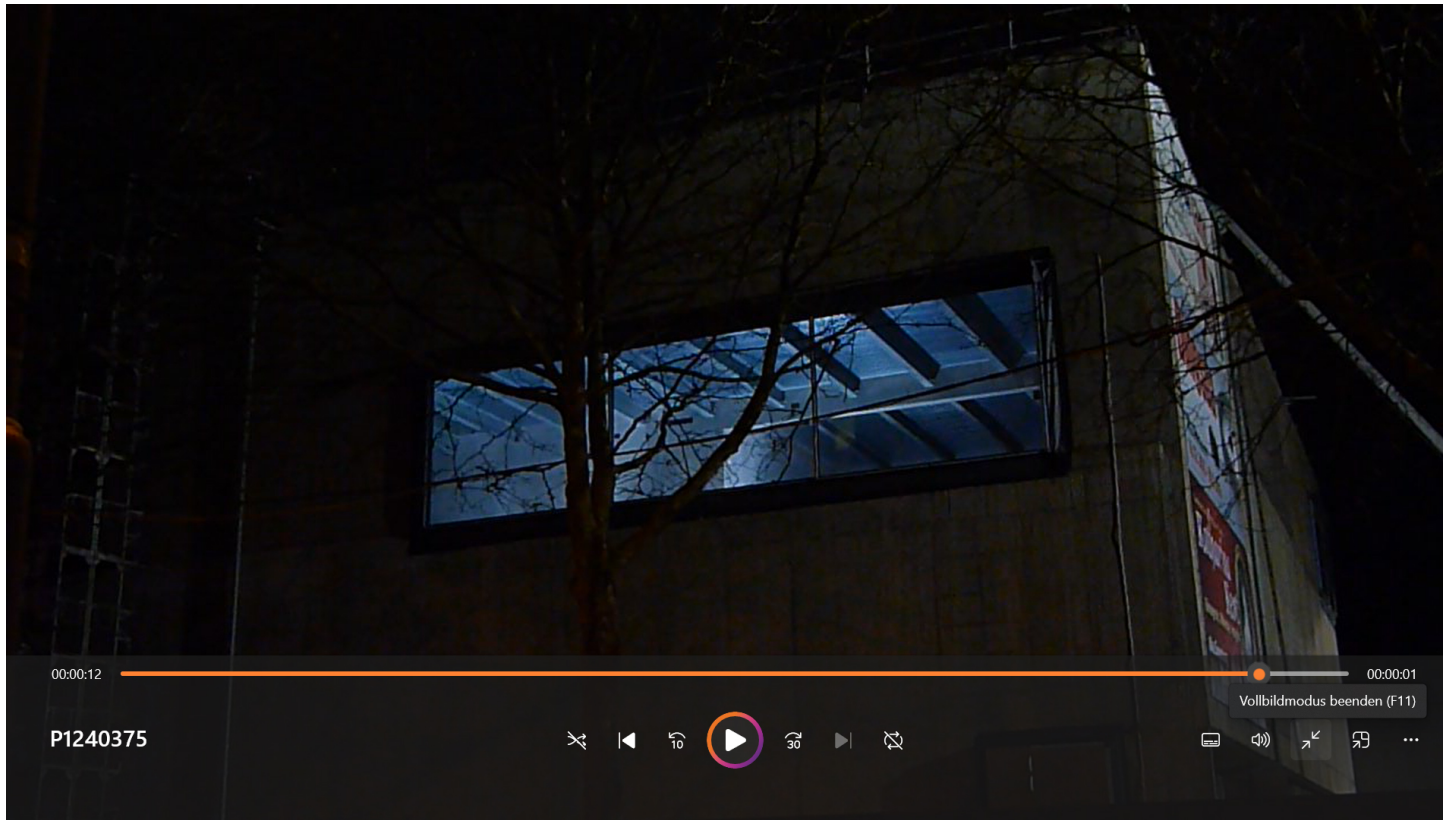

Eberhard Bosslet

Title	Saarland Museum - Dingsda
Year	2012
Materials	Video
Dimensions	6:39 Min.
Category	27. Exhibition Views
Showed at	Saarland.Museum, Saarbrücken, D
Photographer	Bosslet, Eberhard
Copyright	BOSSLET at VG-Bild/Kunst, Bonn, Germany
Series	1979 - ELECTRIC LIGHT INSTALLATION, 1984 - 1989 BASEMENT & BARRIERS SCETCHES, 1985 - SUPPORTING MEASURES, 1988 - MODULAR STRUCTURES, 2009 - CITY FLASH
Location	Saarbrücken, Saarland.Museum, Moderne Galerie, D
Solo Show	2012 Eberhard Bosslet, Dingsda, Saarland.Museum, Saarbrücken, D, Curator, Mainrad Maria Grewenig
Group Shows	
Cities	Saarbrücken, Germany
Producer/Supplier	Paschal Werk GmbH, Steinach, D, PERI GmbH, Weissenhorn, D, Peter Gross Bau, St. Ingbert, D, Stairville Strobe 1500 DMX Power Strobe, D, Thomann e.K., Burgebrach, D
Gallery	
Price Category	00 NO