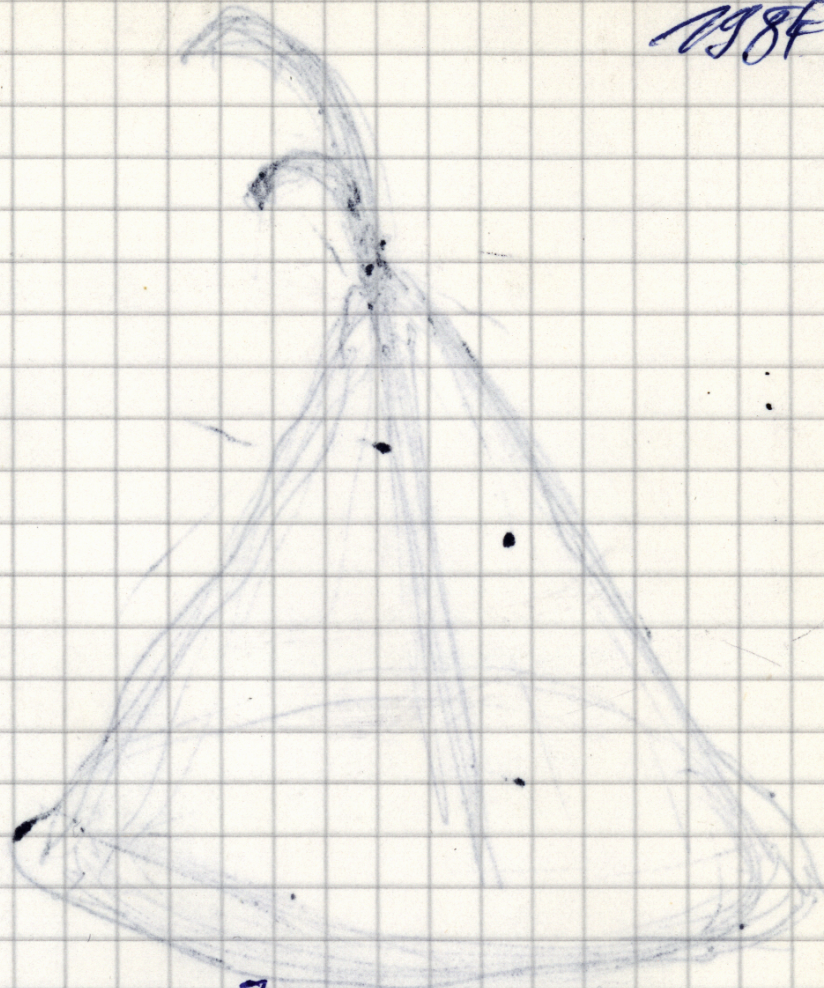

Eberhard Bosslet

1984

durch offenes Oben Teil
einreißen und in die
schwarze Ripplade hineinziehen,

Besen,

Title	Rußraum
Year	1984
Materials	Pen on Paper
Dimensions	21x14,5 cm
Category	20. Scetches/Notes
Showed at	
Photographer	
Copyright	BOSSLET at VG-Bild/Kunst, Bonn, Germany
Series	1984 - 1989 BASEMENT & BARRIERS SCETCHES
Location	
Solo Show	
Group Shows	
Cities	Canary Islands, Tenerife, Spain
Producer/Supplier	
Gallery	
Price Category	00 NO