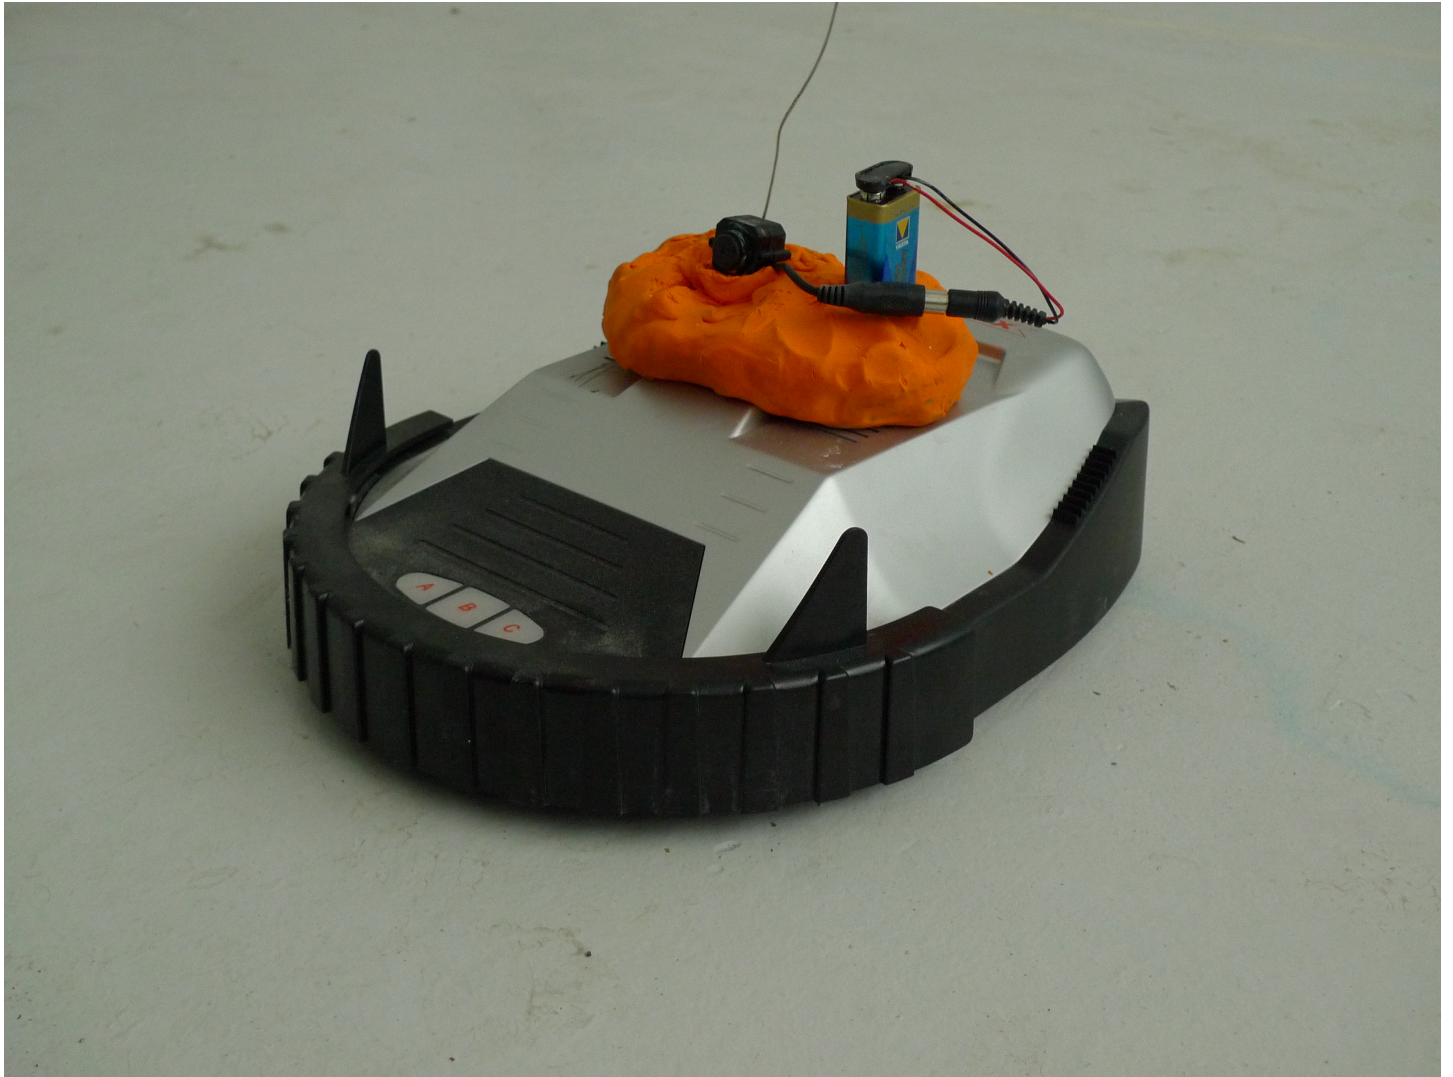

# Eberhard Bosslet

Title	RoboCam - LiveStreamPortrait
Year	2010
Materials	Digital Video Camera JVC-GR DVM1
Dimensions	18x27x31 cm
Category	28. Eberhard Bosslet Portraits
Showed at	Galerie Whiteconcepts Gallery, Berlin, D
Photographer	Bosslet, Eberhard
Copyright	BOSSLET at VG-Bild/Kunst, Bonn, Germany
Series	2003 - 2013 ROBOCAM and LIVESTREAM VIDEOS
Location	Studio Dresden, HfBK, 1997-2019, D
Solo Show	
Group Shows	2011 The eye of ...-Resepion of Input, Whiteconcepts by Nicole Loeser, Berlin, 28.02.2011 - 15.04.2011, D
Cities	Dresden, Germany
Producer/Supplier	
Gallery	
Price Category	on request