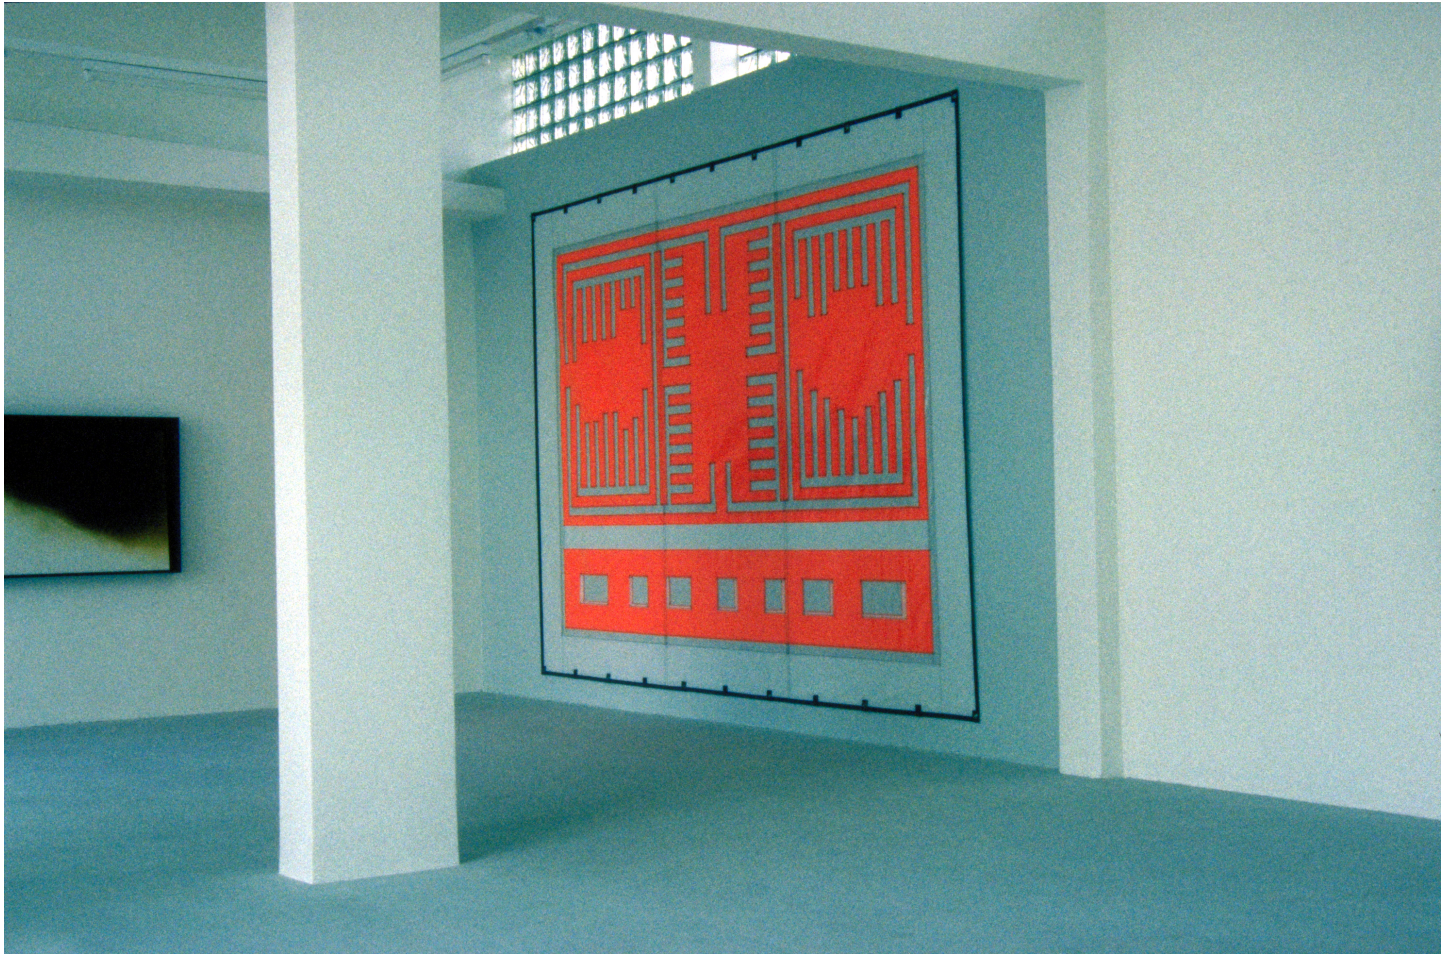

Eberhard Bosslet

Title	RH 6/89 II
Year	1989
Materials	Synthetic Fabric / Sailcloth
Dimensions	314x443 cm
Category	01. PAINTING
Showed at	Galerie Friebe, Lüdenscheid, D, Gallery Karl Bornstein, Santa Monica/Cal.USA., Kunstverein Heilbronn, D
Photographer	Bosslet, Eberhard
Copyright	BOSSLET at VG-Bild/Kunst, Bonn, Germany
Series	1989 - TAPESTRIPES & APRONS
Location	Galerie Friebe, Lüdenscheid, D
Solo Show	
Group Shows	1994 Übergriffe - Werke zur Malerei - ; Bosslet, Katase, Robbe, Galerie Friebe, Lüdenscheid, D
Cities	Lüdenscheid, Germany
Producer/Supplier	Dimension Polyant, Kempen, D
Gallery	
Price Category	grade 027