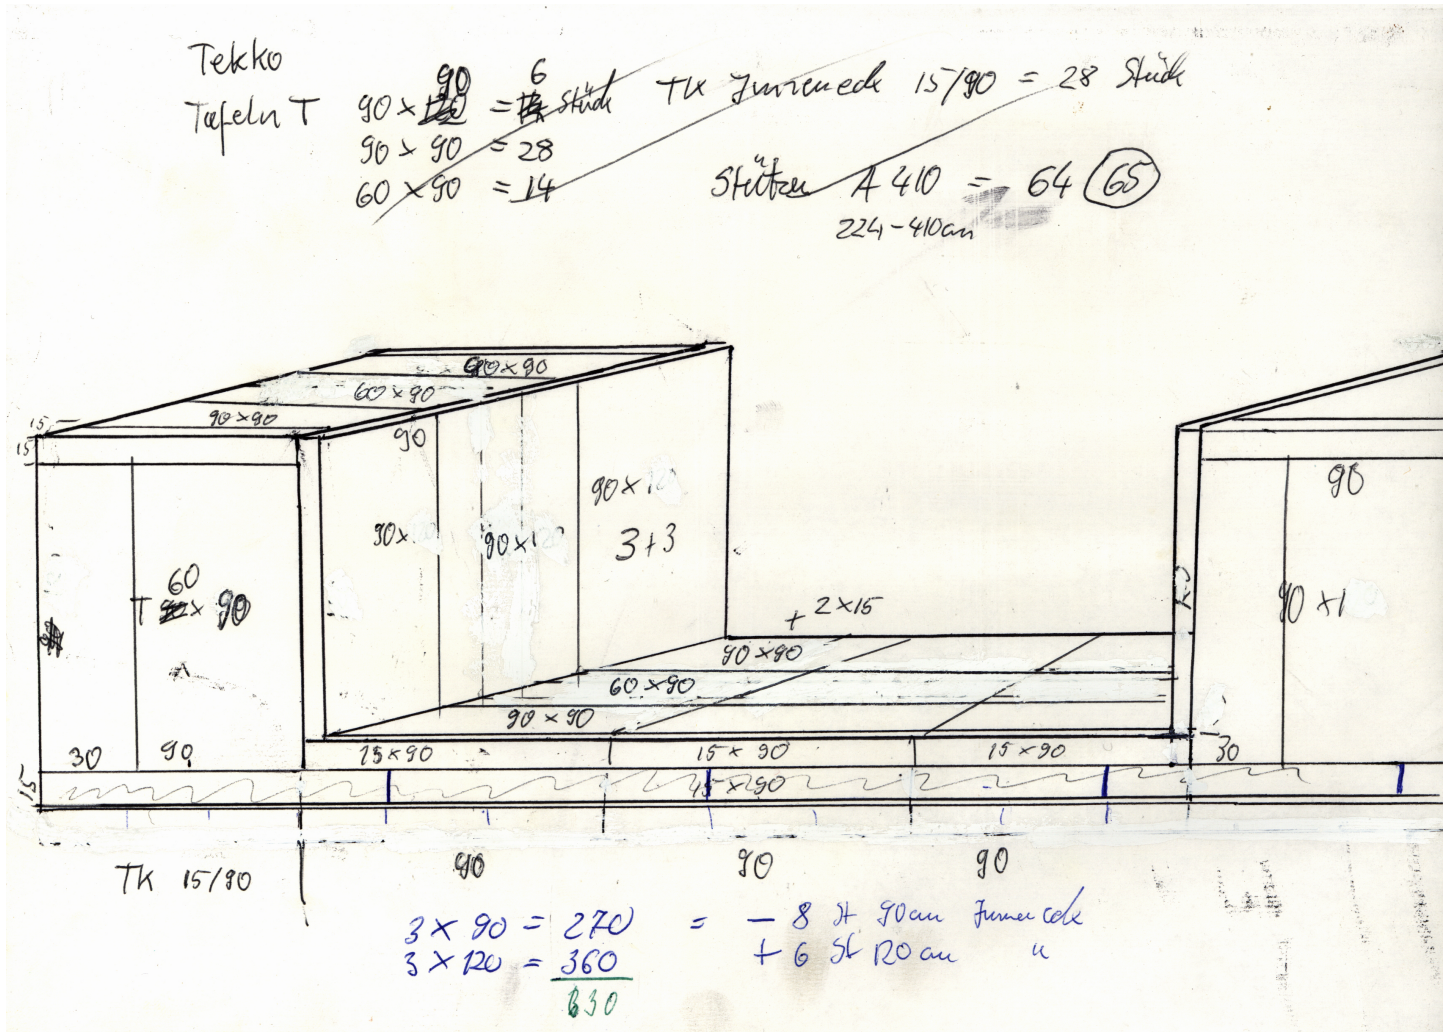

Eberhard Bosslet

Title	Raster B 3/89 II
Year	1989
Materials	Pen on Paper
Dimensions	21x29,7 cm
Category	20. Sketches/Notes
Showed at	
Photographer	Bosslet, Eberhard
Copyright	BOSSLET at VG-Bild/Kunst, Bonn, Germany
Series	1985 - 2001 MODULAR STRUCTURES SCETCHES
Location	
Solo Show	
Group Shows	
Cities	
Producer/Supplier	
Gallery	
Price Category	grade 006