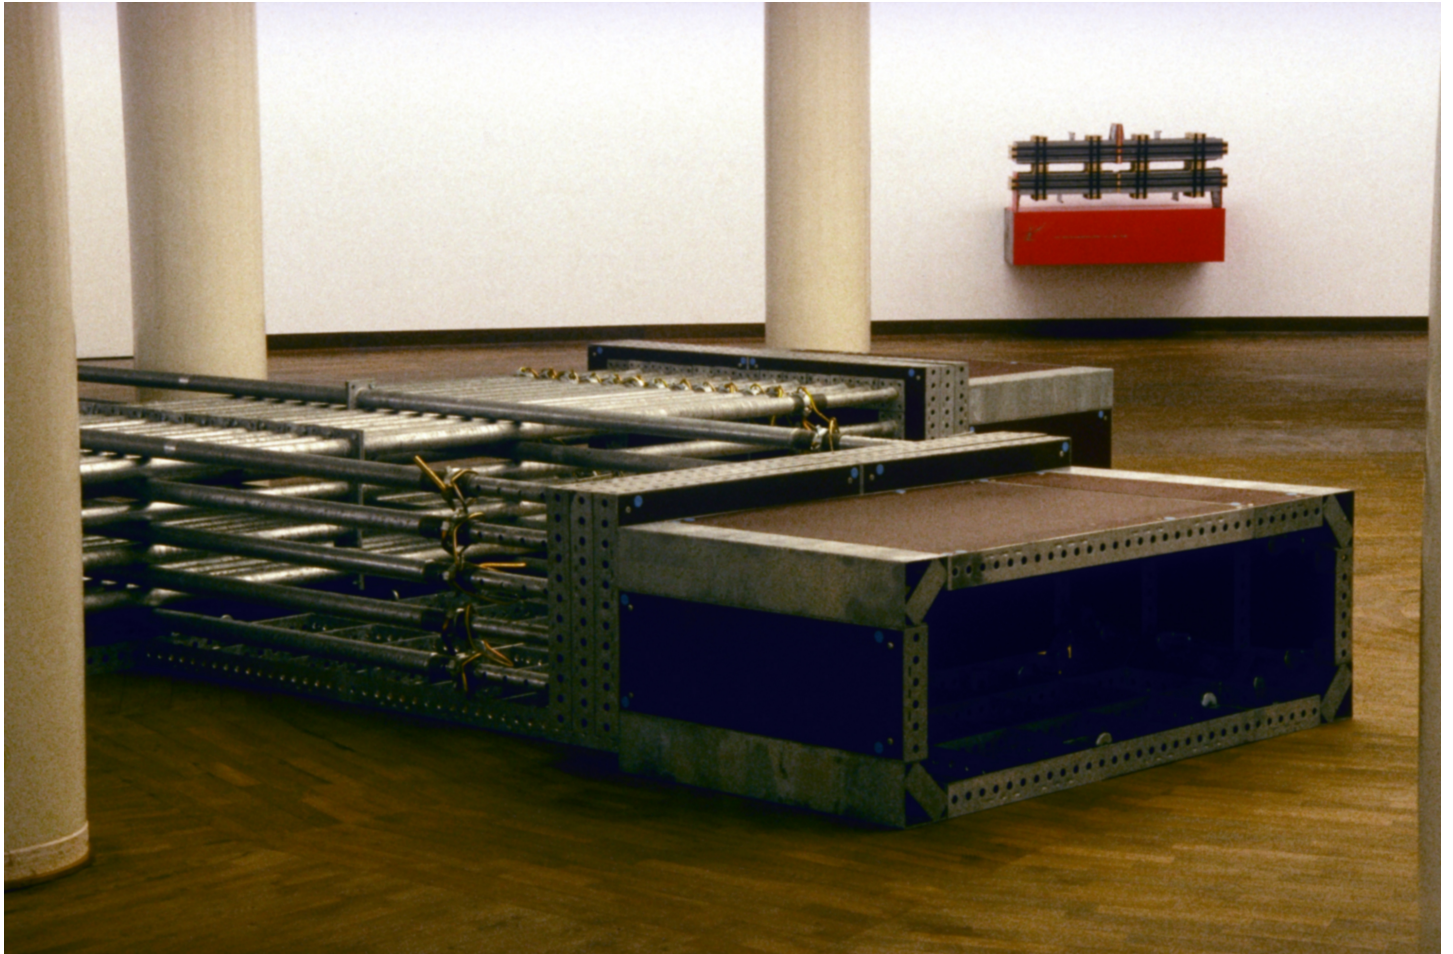

Eberhard Bosslet

| | |
|-------------------|--|
| Title | Raster B 3/89 II |
| Year | 1989 |
| Materials | Steel, galvanized, Wood |
| Dimensions | 68x750x750 cm |
| Category | 02. SCULPTURE |
| Showed at | Neue Nationalgalerie Berlin, Berlin D |
| Photographer | Bosslet, Eberhard |
| Copyright | BOSSLET at VG-Bild/Kunst, Bonn, Germany |
| Series | 1988 - MODULAR STRUCTURES |
| Location | Neue Nationalgalerie Berlin, Kunstforum, D |
| Solo Show | 1989 Neue Nationalgalerie Berlin, (Katalog), D, Curator Britta Schmitz |
| Group Shows | |
| Cities | Berlin, Germany |
| Producer/Supplier | Paschal Werk GmbH, Steinach, D, Thyssen Hünnebeck GmbH, Ratingen, D |
| Gallery | |
| Price Category | grade 032 |