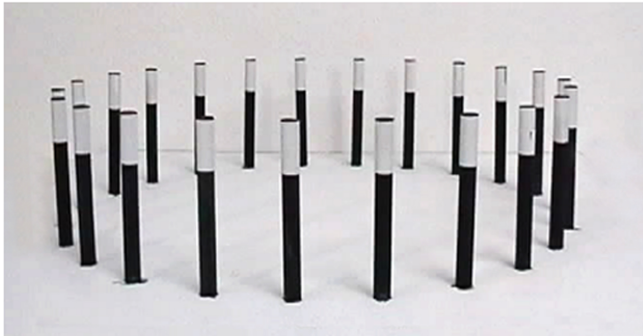

Eberhard Bosslet

Title	Pollerkreis
Year	2001
Materials	Electric light, Steel, coated
Dimensions	H= 100cm, d= 10 m
Category	18. Projects, Proposals, Concepts
Shown at	
Photographer	
Copyright	BOSSLET at VG-Bild/Kunst, Bonn, Germany
Series	
Location	
Solo Show	
Group Shows	
Cities	
Producer/Supplier	
Gallery	
Price Category	on request