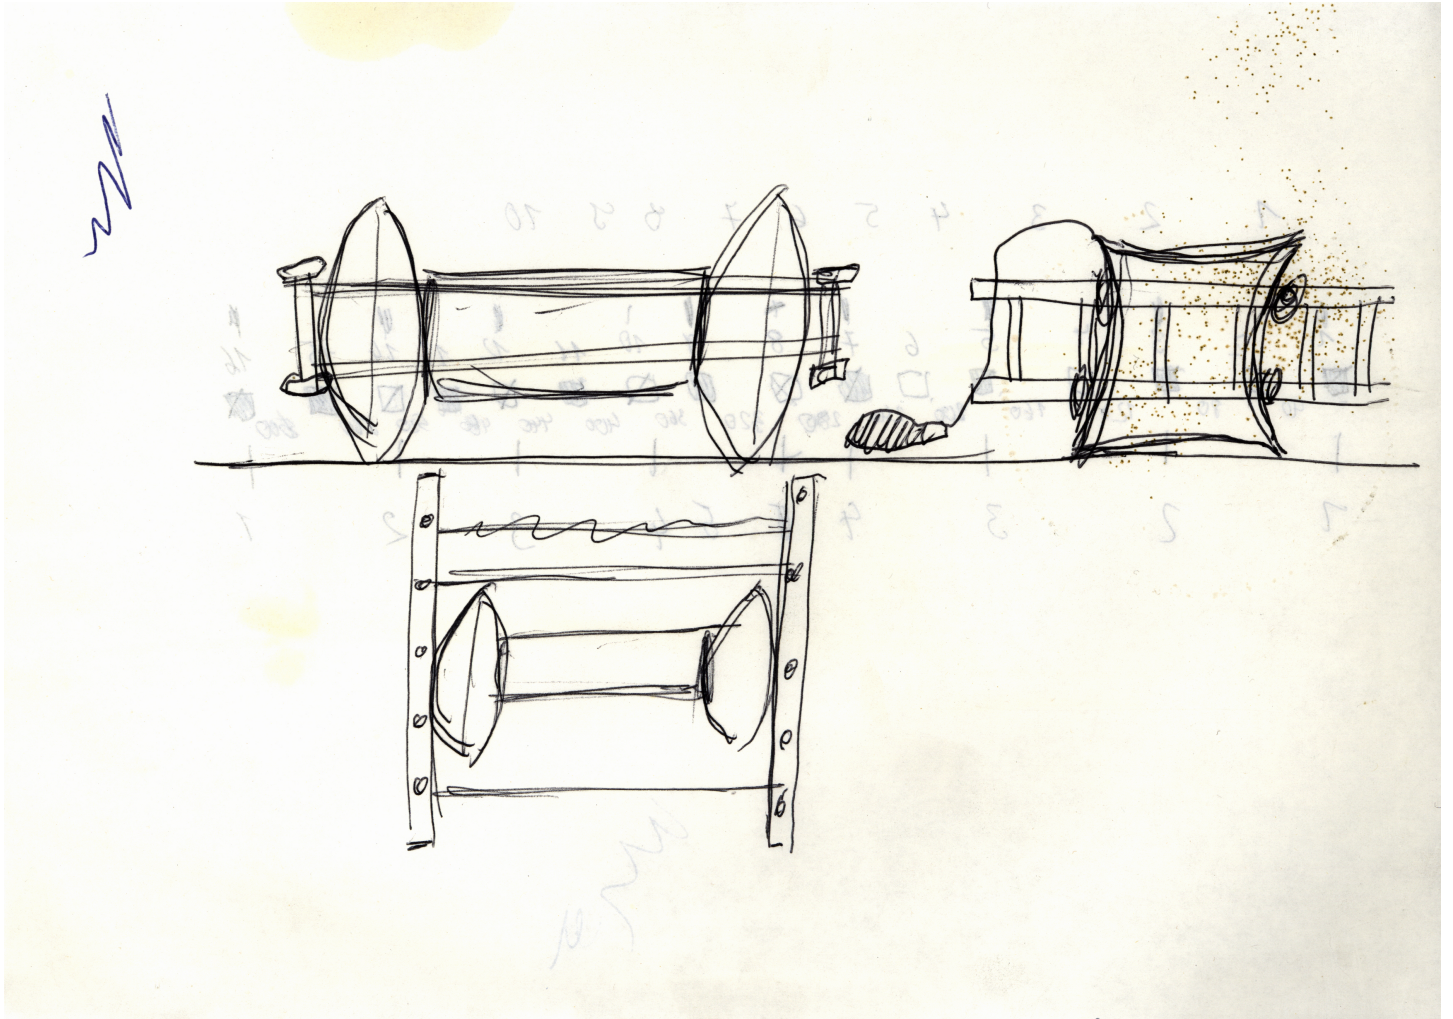

Eberhard Bosslet

Title	Pneumatic Piece
Year	1990
Materials	Pen on Paper
Dimensions	21x29,5 cm
Category	20. Scetches/Notes
Showed at	
Photographer	Bosslet, Eberhard
Copyright	BOSSLET at VG-Bild/Kunst, Bonn, Germany
Series	1990 -1993 PNEUMATIC PIECE SKETCHES
Location	
Solo Show	
Group Shows	
Cities	
Producer/Supplier	
Gallery	
Price Category	grade 006