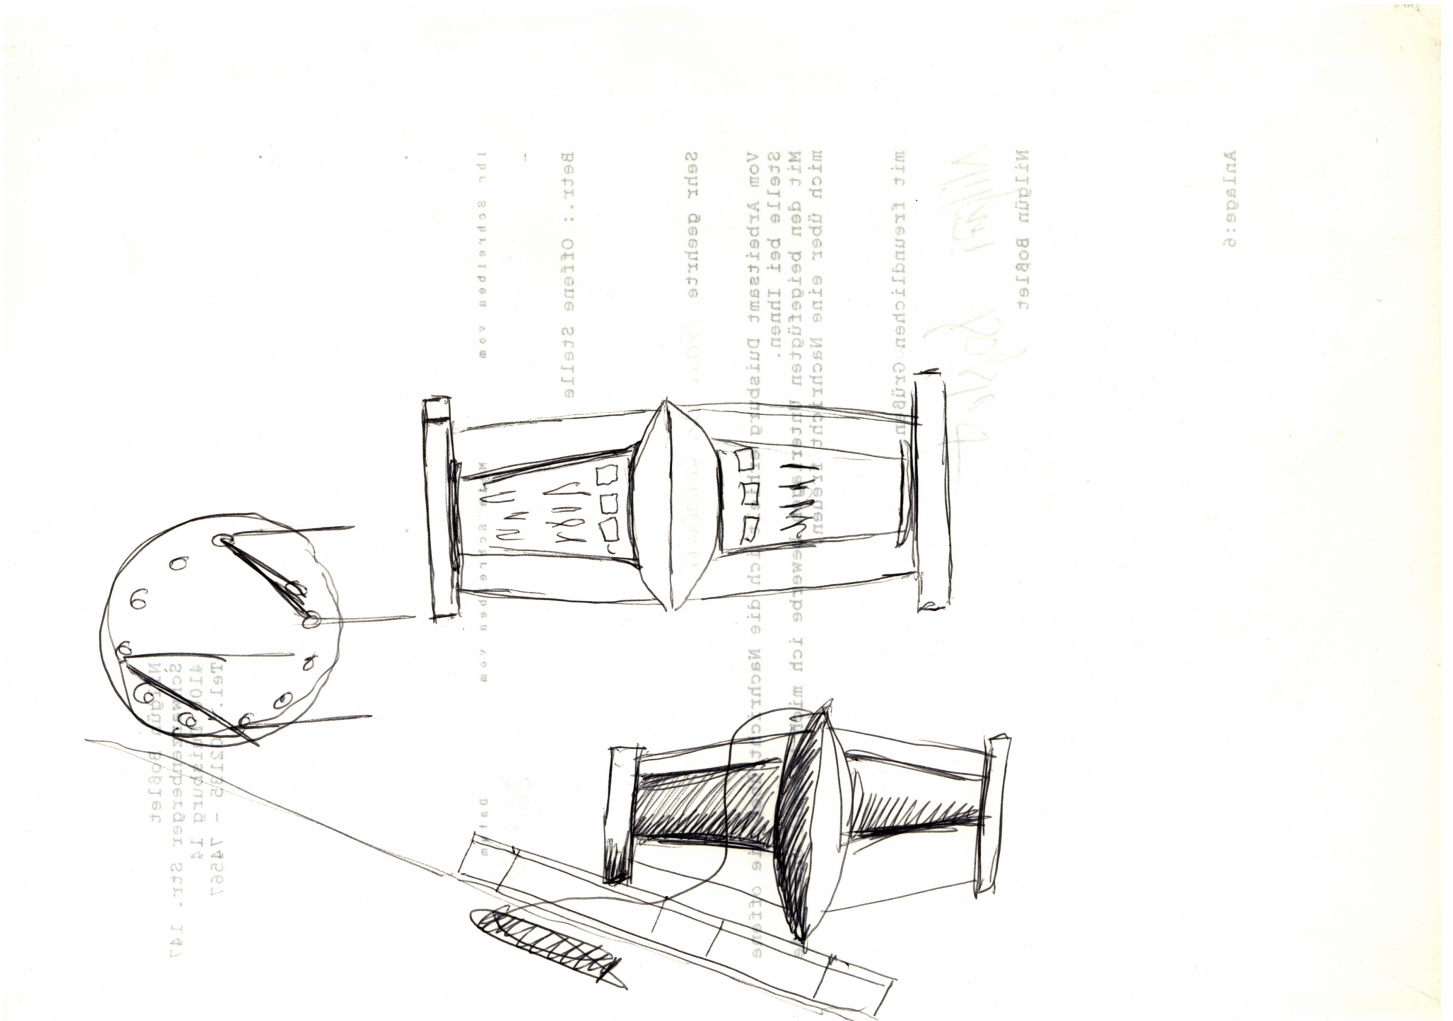

# Eberhard Bosslet

Title	Pneumatic Piece
Year	1992
Materials	Pen on Paper
Dimensions	29,5x21 cm
Category	20. Scetches/Notes
Shown at	
Photographer	
Copyright	BOSSLET at VG-Bild/Kunst, Bonn, Germany
Series	1990 -1993 PNEUMATIC PIECE SKETCHES
Location	
Solo Show	
Group Shows	
Cities	
Producer/Supplier	
Gallery	
Price Category	grade 006