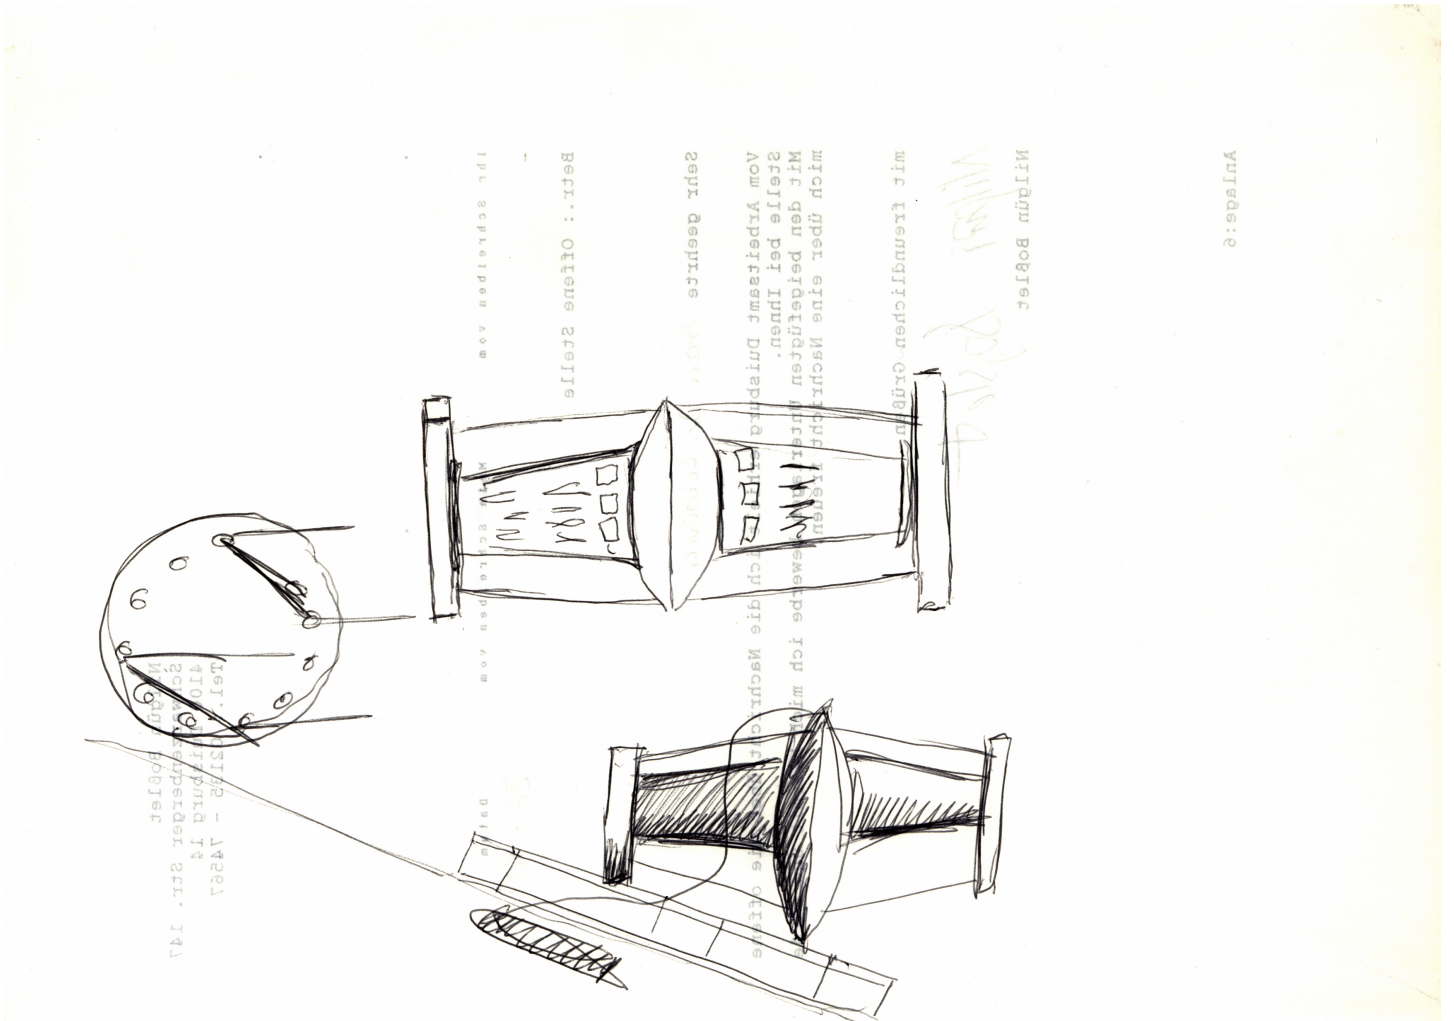

Eberhard Bosslet

Title	Pneumatic Piece
Year	1992
Materials	Pen on Paper
Dimensions	29,5x21 cm
Category	20. Scetches/Notes
Shown at	
Photographer	
Copyright	BOSSLET at VG-Bild/Kunst, Bonn, Germany
Series	1990 -1993 PNEUMATIC PIECE SKETCHES
Location	
Solo Show	
Group Shows	
Cities	
Producer/Supplier	
Gallery	
Price Category	grade 006