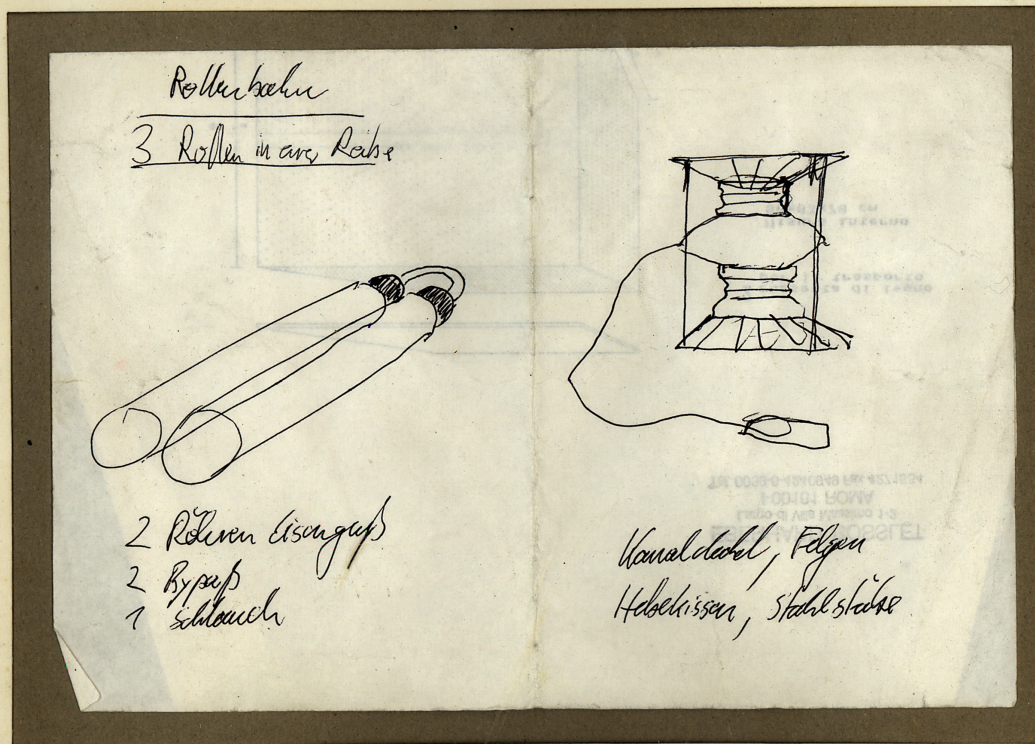

# Eberhard Bosslet

Title	Planungsskizze zu ...
Year	1993
Materials	Pen on Paper
Dimensions	21x29,5 cm
Category	20. Scetches/Notes
Showed at	
Photographer	
Copyright	BOSSLET at VG-Bild/Kunst, Bonn, Germany
Series	1990 -1993 PNEUMATIC PIECE SKETCHES
Location	
Solo Show	
Group Shows	1995 Vorspiel 1, Bochynek, Düsseldorf, D
Cities	
Producer/Supplier	
Gallery	
Price Category	grade 006