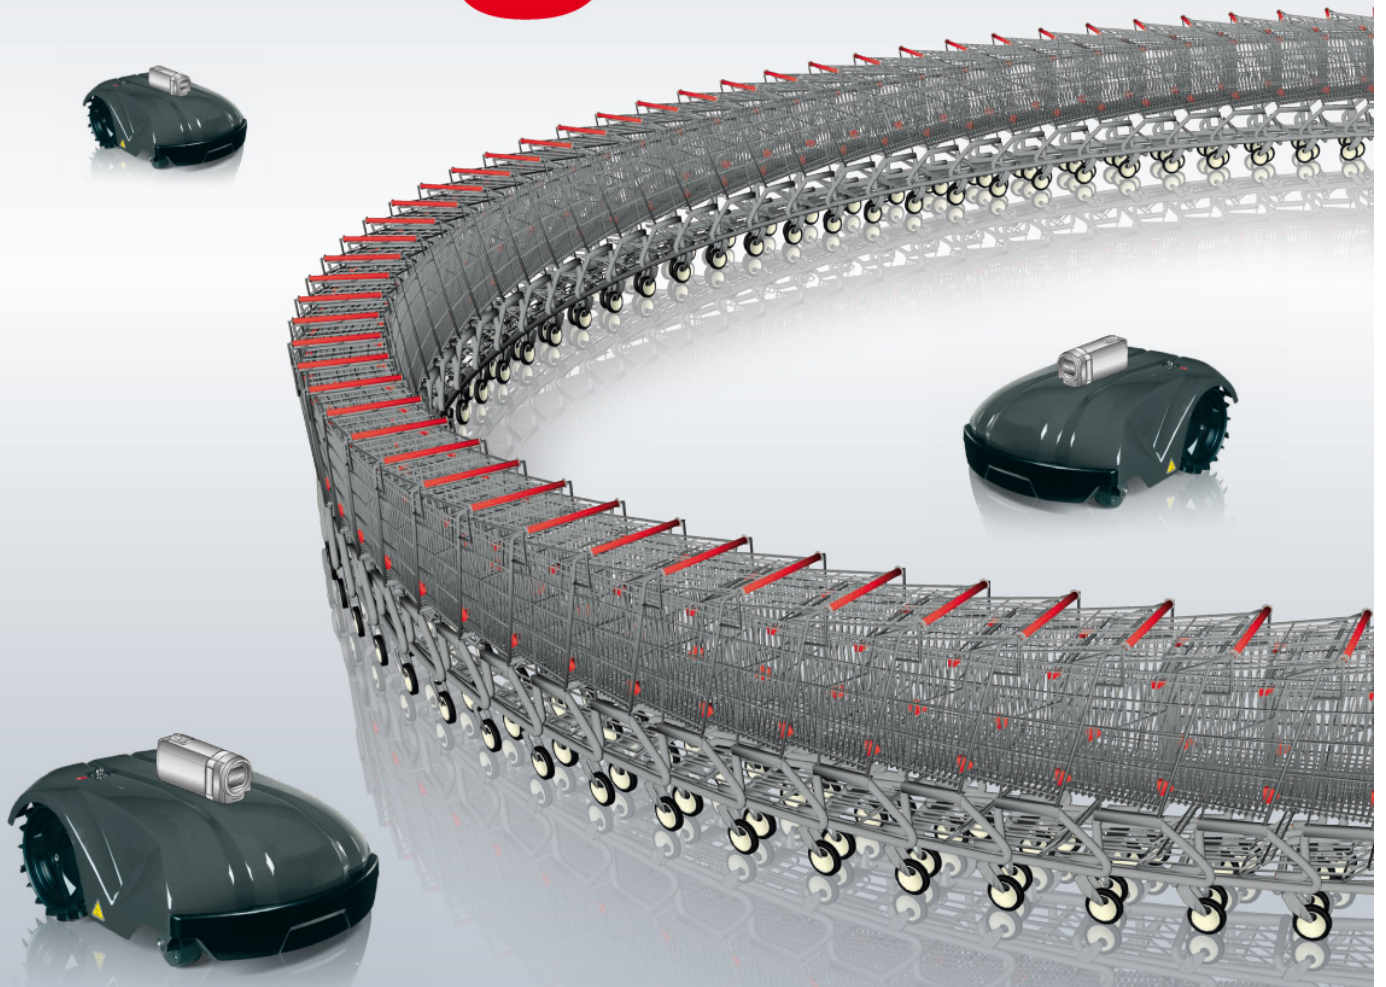

16.12.2012 – 20.5.2013

Saarland
Ministerium
für Bildung und Kultur

PETER
GROSS
BAU

LOTTO
Saarland

kohlpharma

www.saarland.museum

Title	Plakat Dingsda
Year	2012
Materials	Offsetprint
Dimensions	84,1x59,4 cm
Category	25. Poster
Showed at	Saarland.Museum, Saarbrücken, D
Photographer	Bosslet, Eberhard
Copyright	BOSSLET at VG-Bild/Kunst, Bonn, Germany
Series	
Location	Saarbrücken, Saarland.Museum, Moderne Galerie, D
Solo Show	2012 Eberhard Bosslet, Dingsda, Saarland.Museum, Saarbrücken, D, Curator, Mainrad Maria Grewenig
Group Shows	
Cities	Saarbrücken, Germany
Producer/Supplier	
Gallery	
Price Category	00 NO