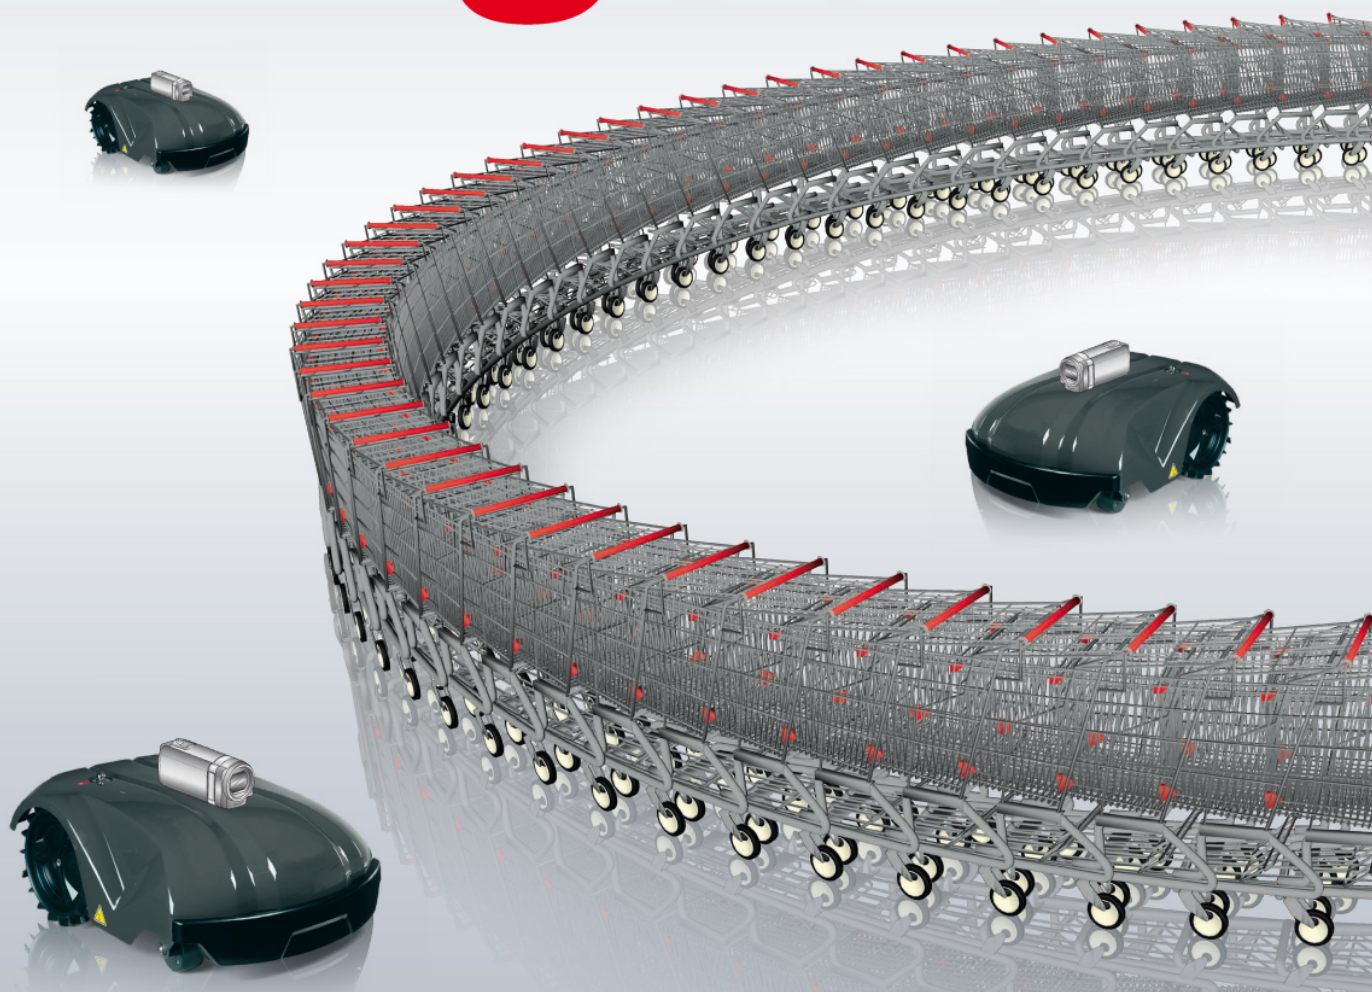

# EBERHARD BOSSLET Dingsda

**16.12.2012 – 20.5.2013**

Saarland  
Ministerium  
für Bildung und Kultur

PETER  
GROSS  
BAU

LOTTO  
Saarland

kohlpharma

[www.saarland.museum](http://www.saarland.museum)

Title	Plakat Dingsda
Year	2012
Materials	Offsetprint
Dimensions	84,1x59,4 cm
Category	25. Poster
Showed at	Saarland.Museum, Saarbrücken, D
Photographer	Bosslet, Eberhard
Copyright	BOSSLET at VG-Bild/Kunst, Bonn, Germany
Series	
Location	Saarbrücken, Saarland.Museum, Moderne Galerie, D
Solo Show	2012 Eberhard Bosslet, Dingsda, Saarland.Museum, Saarbrücken, D, Curator, Mainrad Maria Grewenig
Group Shows	
Cities	Saarbrücken, Germany
Producer/Supplier	
Gallery	
Price Category	00 NO