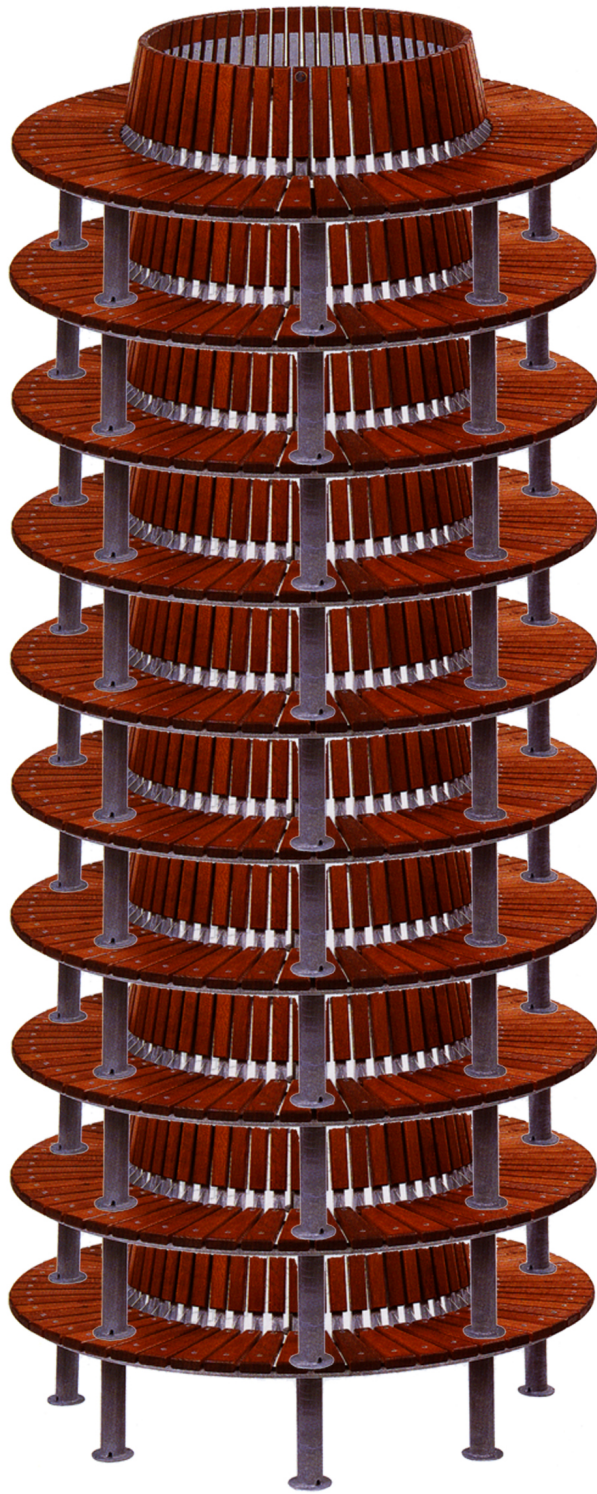

Eberhard Bosslet

Title
Year
Materials

Parkhaus I
2001
Brass

Dimensions	HxBxT= 5,50x2,30x2,30 m
Category	18. Projects, Proposals, Concepts
Shown at	
Photographer	
Copyright	BOSSLET at VG-Bild/Kunst, Bonn, Germany
Series	1995 - TOWERS
Location	
Solo Show	
Group Shows	
Cities	
Producer/Supplier	
Gallery	
Price Category	on request