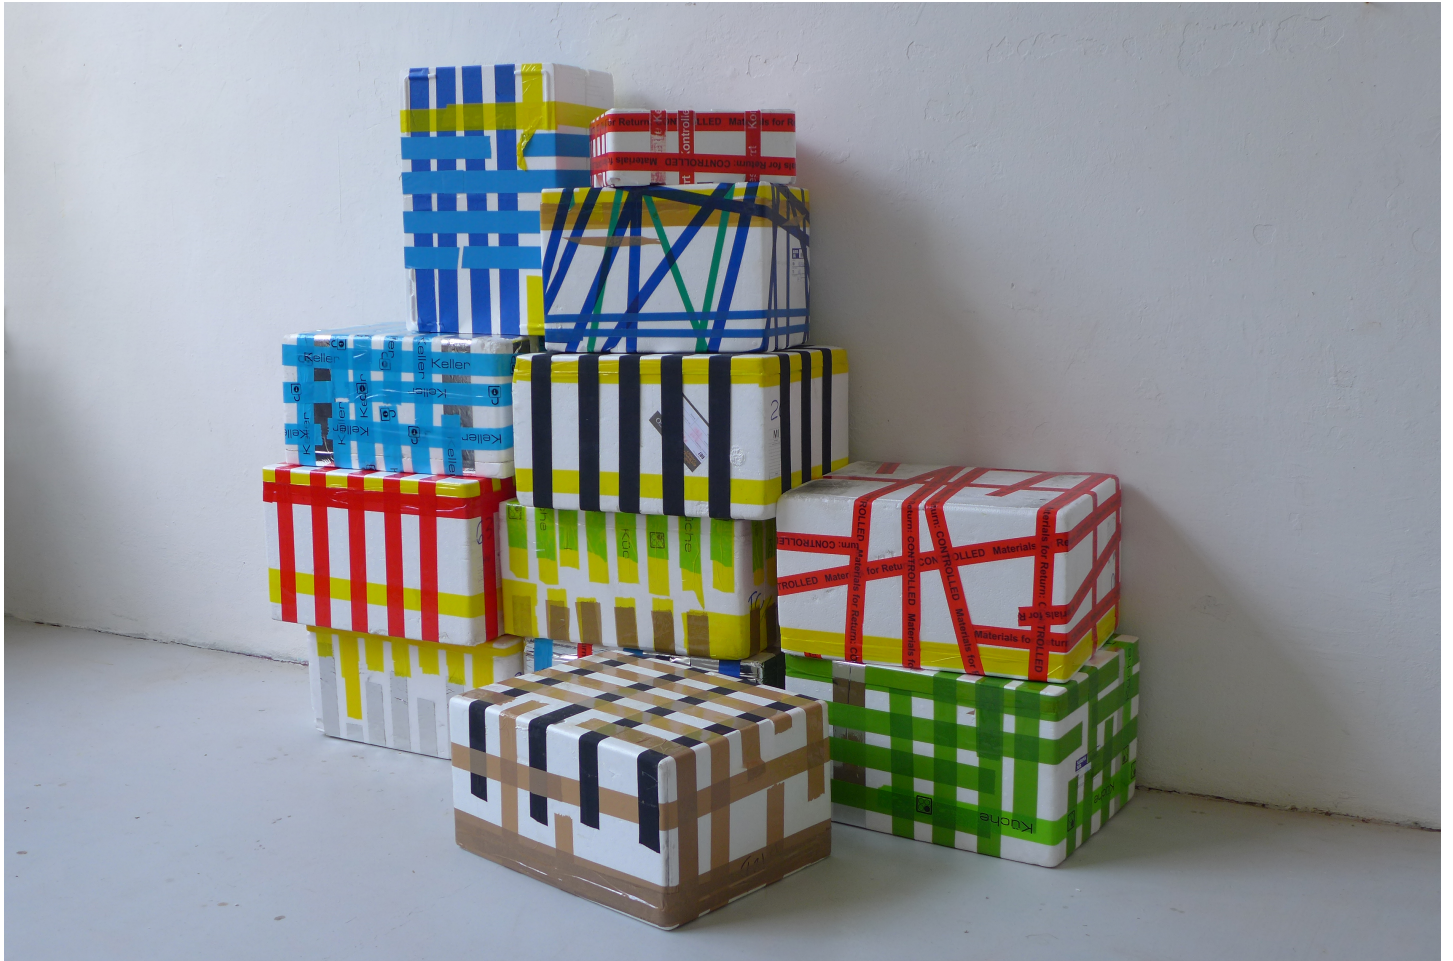

Eberhard Bosslet

Title	Import/Export - Deep Sea Boogie Woogie
Year	2016
Materials	Adhesive tape, Styrofoam
Dimensions	220x220x50 cm
Category	02. SCULPTURE
Showed at	
Photographer	Bosslet, Eberhard
Copyright	BOSSLET at VG-Bild/Kunst, Bonn, Germany
Series	2016 - IMPORT/EXPORT - BOOGIE-WOOGIE
Location	Studio Dresden, HfBK, 1997-2019, D
Solo Show	
Group Shows	
Cities	Dresden, Germany
Producer/Supplier	
Gallery	
Price Category	00 NO