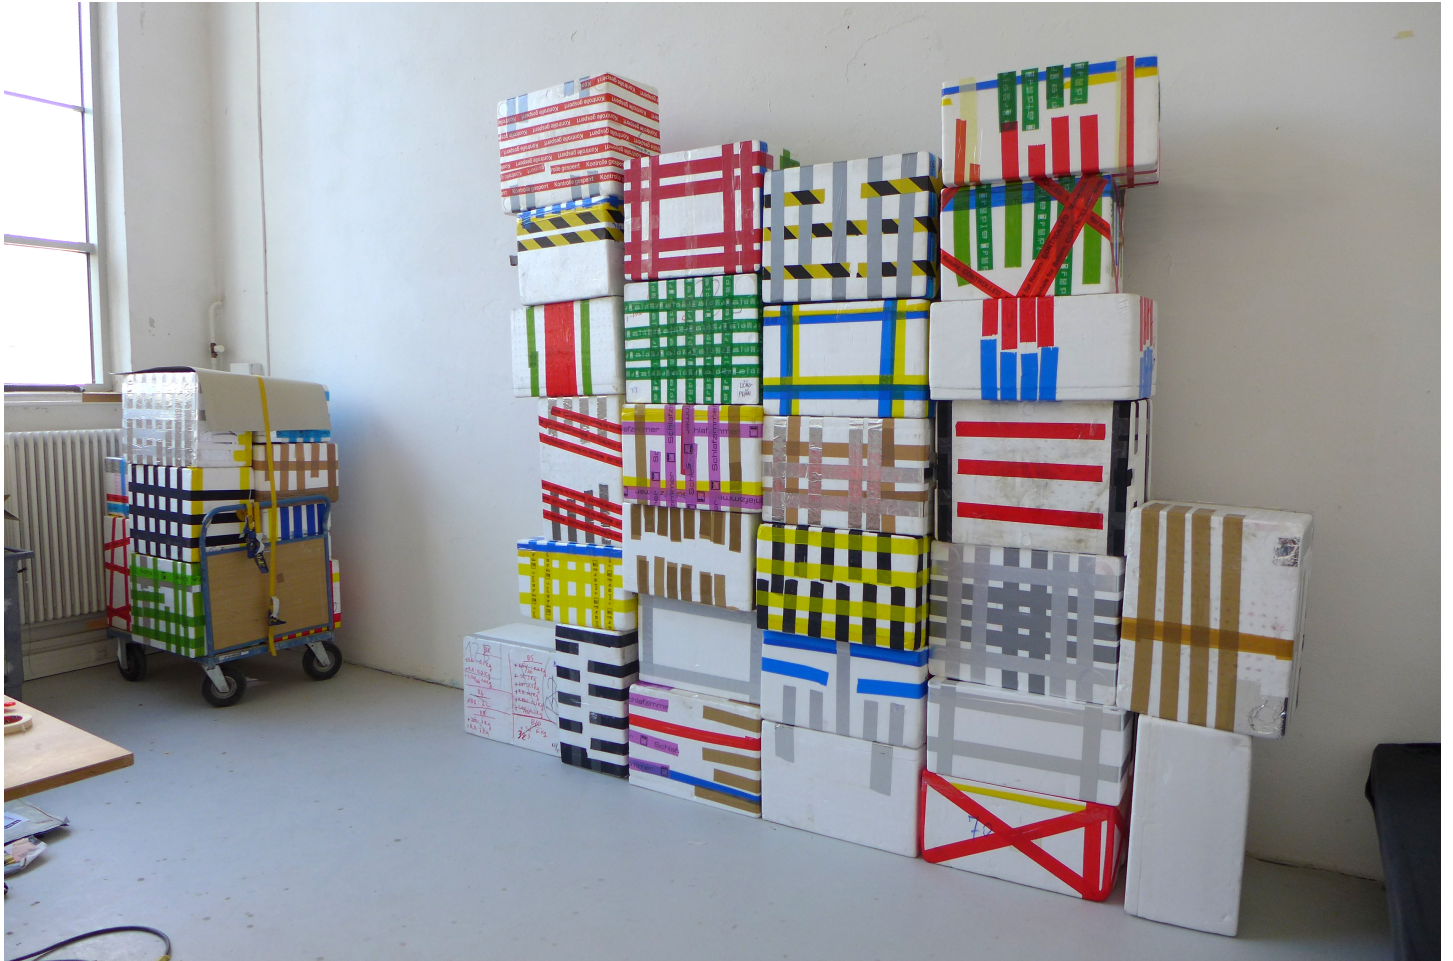

Eberhard Bosslet

Title	Import/Export - Deep Sea Boogie Woogie Set 2
Year	2016
Materials	Adhesive tape, Styrofoam
Dimensions	220x220x50 cm
Category	02. SCULPTURE
Showed at	
Photographer	Bosslet, Eberhard
Copyright	BOSSLET at VG-Bild/Kunst, Bonn, Germany
Series	2016 - IMPORT/EXPORT - BOOGIE-WOOGIE
Location	Studio Dresden, HfBK, 1997-2019, D
Solo Show	
Group Shows	
Cities	Dresden, Germany
Producer/Supplier	
Gallery	
Price Category	00 NO