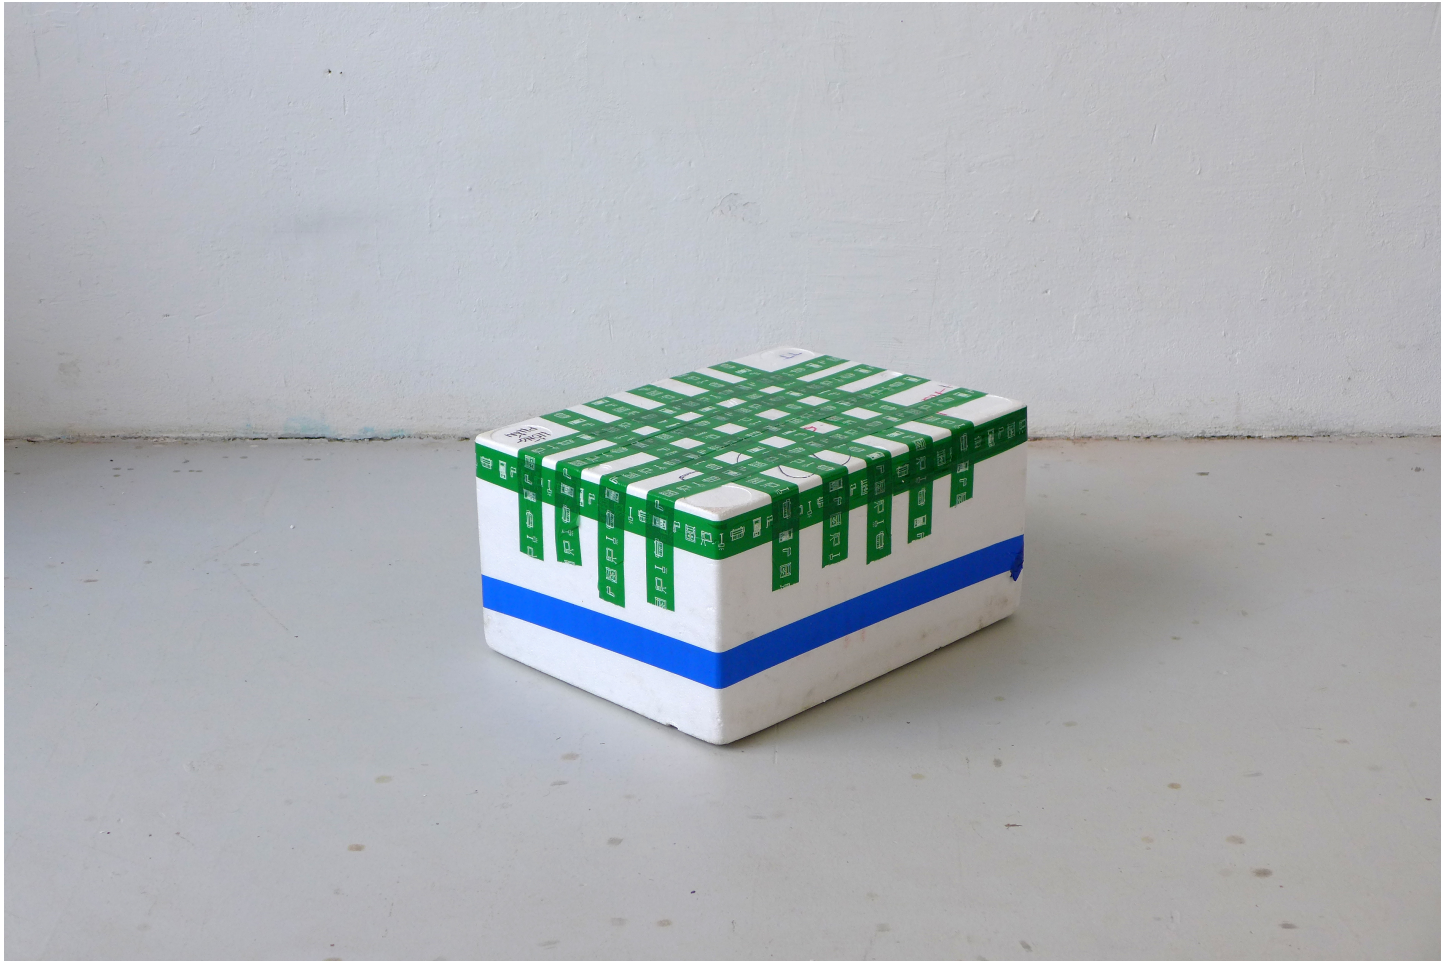

Eberhard Bosslet

| | |
|-------------------|---|
| Title | TK-BOX 35 |
| Year | 2016 |
| Materials | Adhesive tape, Styrofoam |
| Dimensions | 30x60x45 cm |
| Category | 02. SCULPTURE |
| Showed at | |
| Photographer | Bosslet, Eberhard |
| Copyright | BOSSLET at VG-Bild/Kunst, Bonn, Germany |
| Series | 2016 - IMPORT/EXPORT - BOOGIE-WOOGIE |
| Location | Studio Dresden, HfBK, 1997-2019, D |
| Solo Show | |
| Group Shows | |
| Cities | Dresden, Germany |
| Producer/Supplier | |
| Gallery | |
| Price Category | grade 017 |