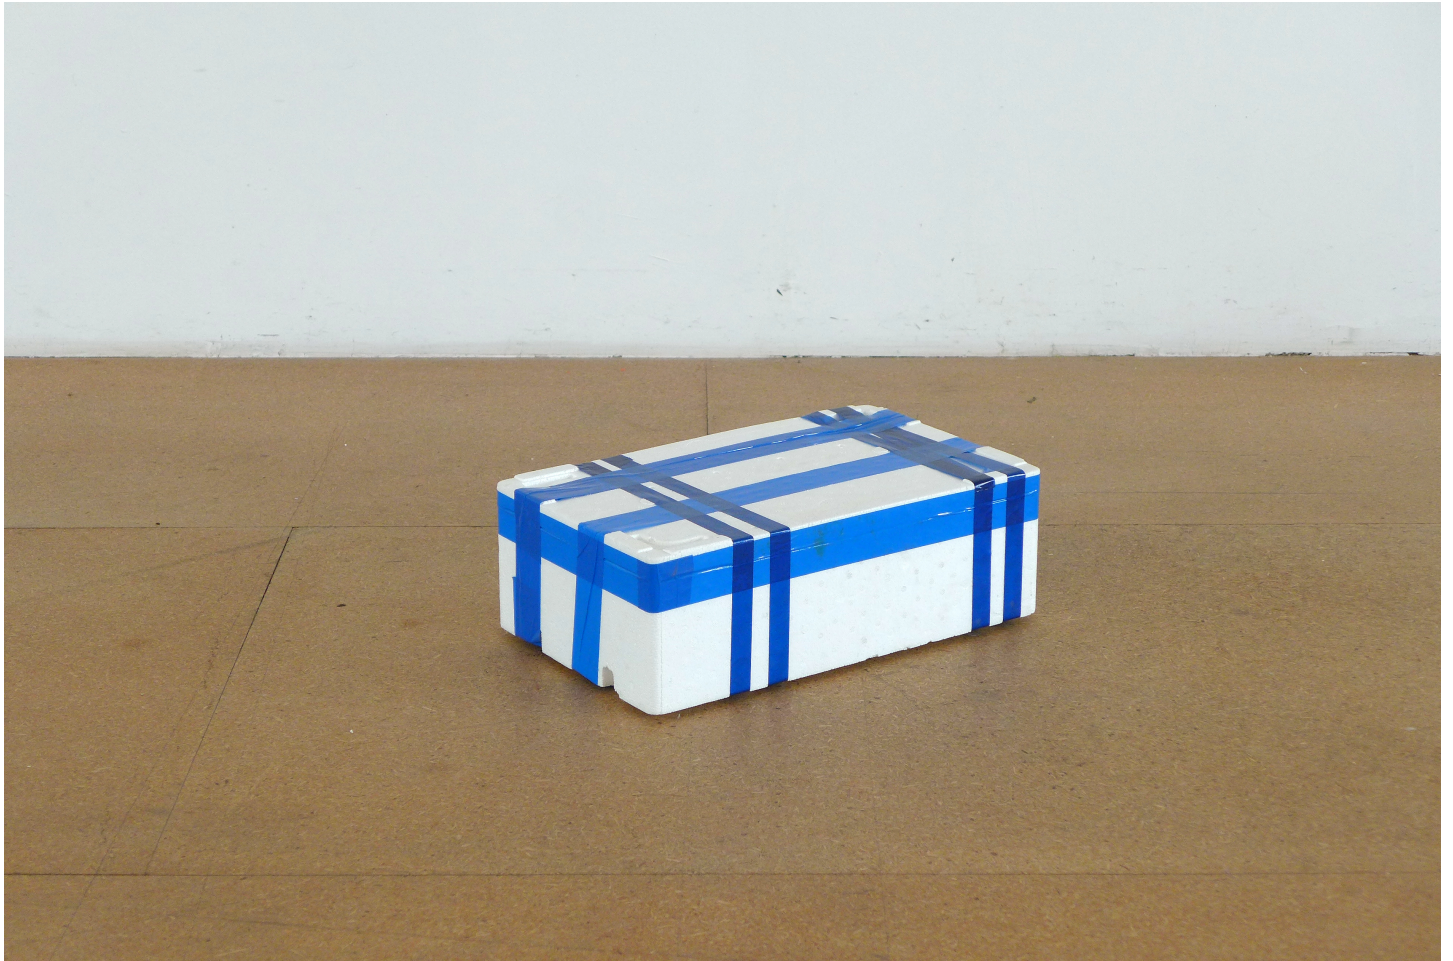

Eberhard Bosslet

Title	Pack-Box WB 002
Year	2016
Materials	Adhesive tape, Styrofoam
Dimensions	17x50x36cm
Category	02. SCULPTURE
Showed at	
Photographer	Bosslet, Eberhard
Copyright	BOSSLET at VG-Bild/Kunst, Bonn, Germany
Series	2016 - IMPORT/EXPORT - BOOGIE-WOOGIE
Location	Studio Dresden Übigau, 2000 - 2019, D
Solo Show	
Group Shows	
Cities	Dresden, Germany
Producer/Supplier	
Gallery	
Price Category	grade 017