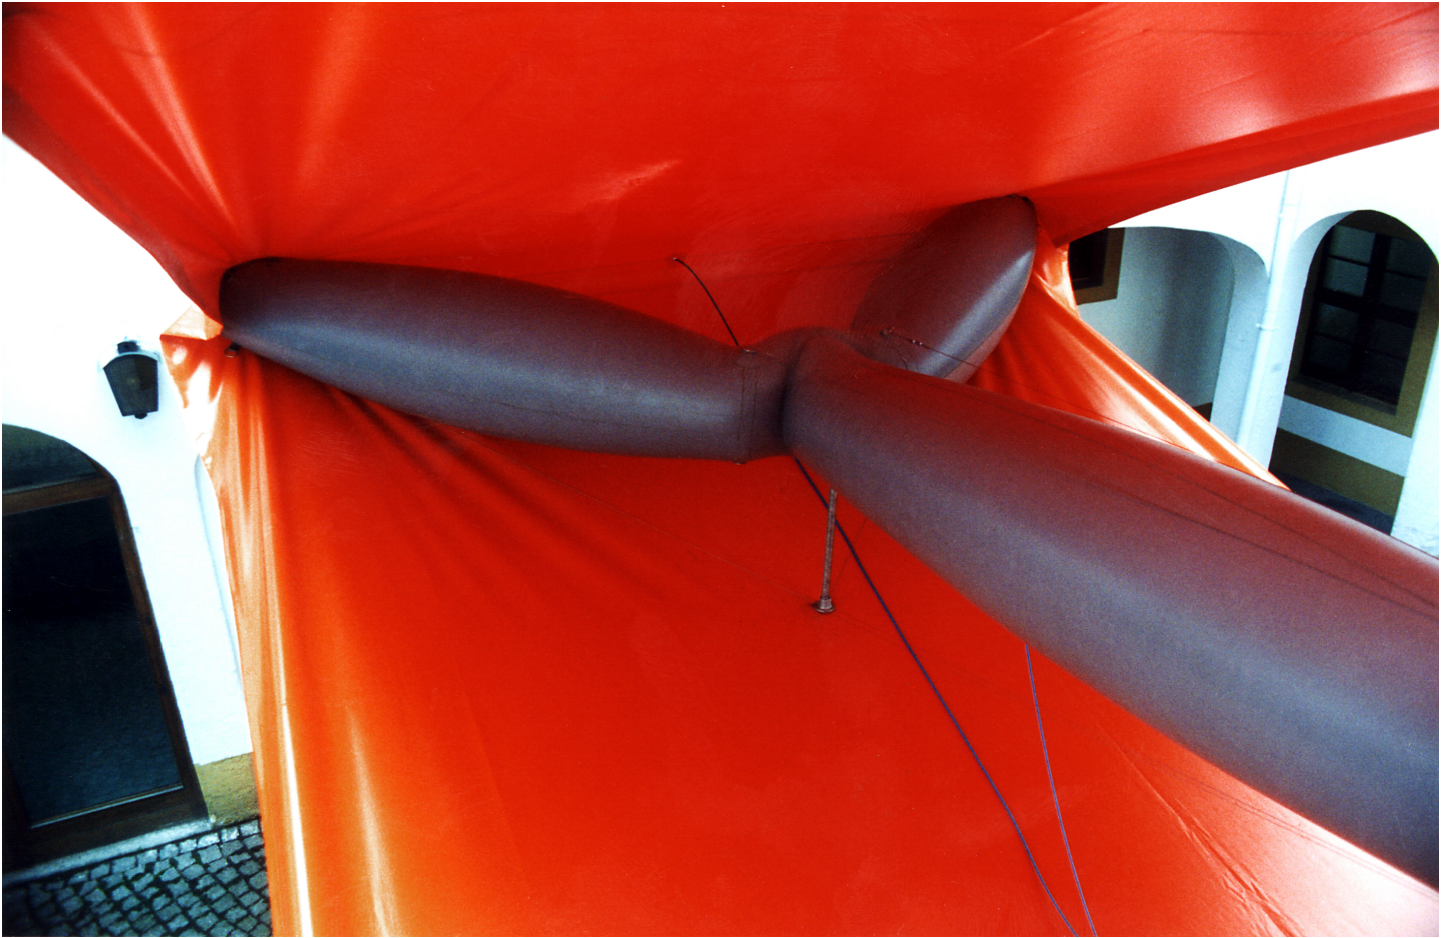

## Eberhard Bosslet

Title	O.T., DD
Year	1998
Materials	Compressed Air System, PVC / Tarpaulin, Rubber
Dimensions	350x500x600 cm
Category	03. INSTALLATION, 04. OUTDOOR SITE SPECIFIC INTERVENTION
Showed at	Kunsthau Dresden, Städt. Galerie für Gegenwartskunst, Dresden, D
Photographer	Bosslet, Eberhard
Copyright	BOSSLET at VG-Bild/Kunst, Bonn, Germany
Series	1989 - 2002 PNEUMATIC INSTALLATION
Location	Kunsthau Dresden, Städt. Galerie für Gegenwartskunst, D
Solo Show	
Group Shows	1998 MATERIAL & WIRKUNG, Bosslet, Klotz, Sattel, Kunsthau Dresden, D, (Catalog) Curator Harald Kunde
Cities	Dresden, Germany
Producer/Supplier	Festo AG, Esslingen, D, Käppner Planen GmbH, Dresden, D, Schneider Druckluft GmbH, Reutlingen, D
Gallery	
Price Category	on request