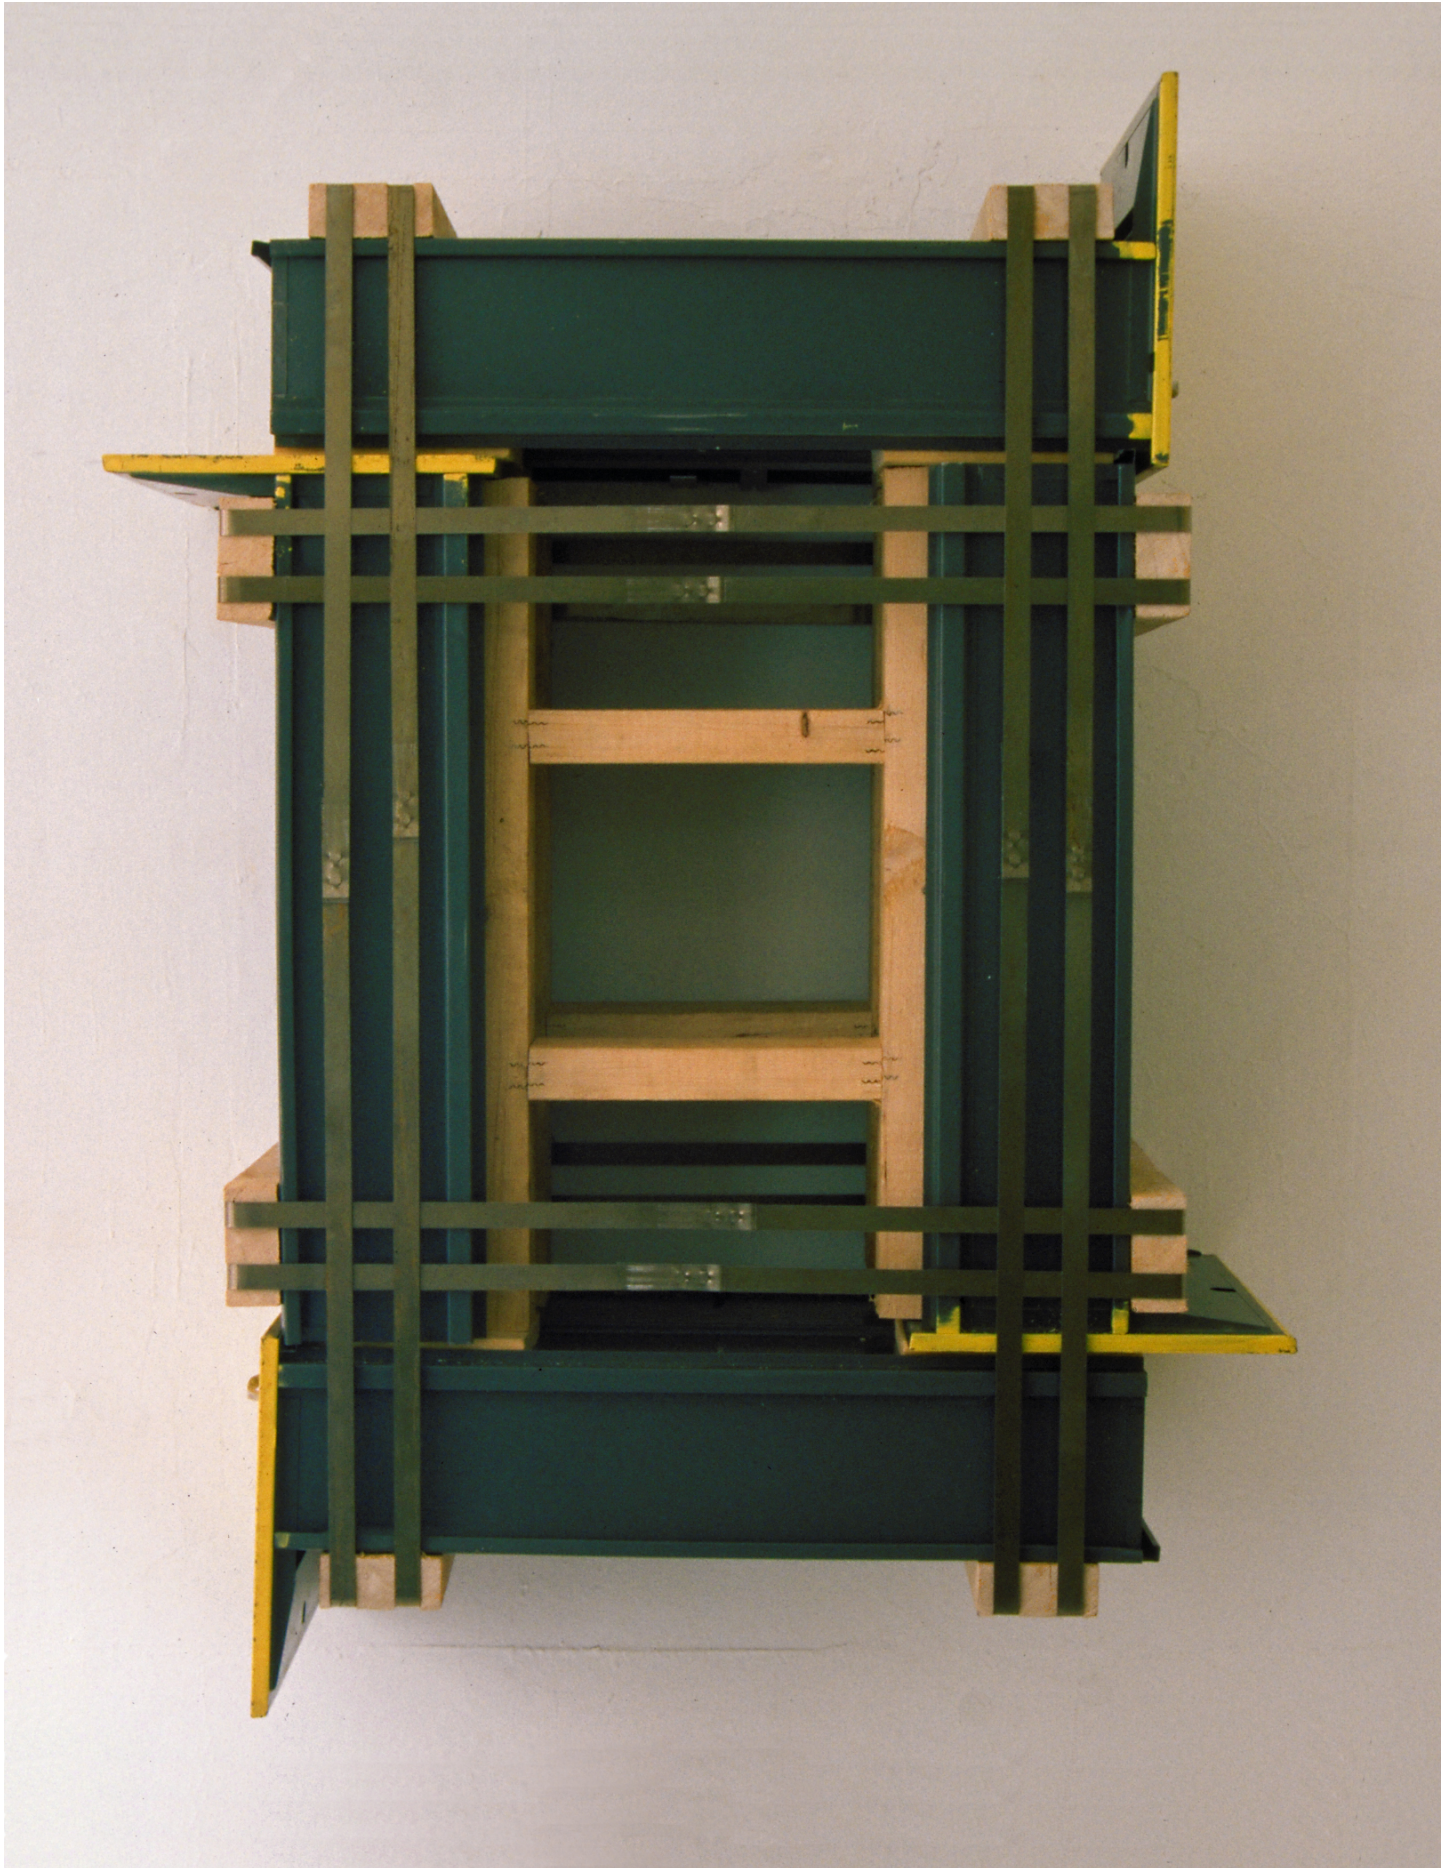

Eberhard Bosslet

Title
Year

Nixdorf
1988

Materials	Steel, coated, Wood
Dimensions	122x87,5x42 cm
Category	02. SCULPTURE
Showed at	Gallery John Gibson, New York, USA., Gallery Karl Bornstein, Santa Monica/Cal.USA.
Photographer	Bosslet, Eberhard
Copyright	BOSSLET at VG-Bild/Kunst, Bonn, Germany
Series	1988 -2002 STRAPPING PIECES
Location	Gallery John Gibson, New York, USA
Solo Show	
Group Shows	1988 BRD abstract tendencies in new german art, Karl Bornstein Gallery, St. Monica/Cal, USA, 1988 European sculpture made in USA, John Gibson Gallery, New York, USA, (Catalog), Curator Dan Cameron
Cities	New York, USA
Producer/Supplier	
Gallery	
Price Category	00 NO