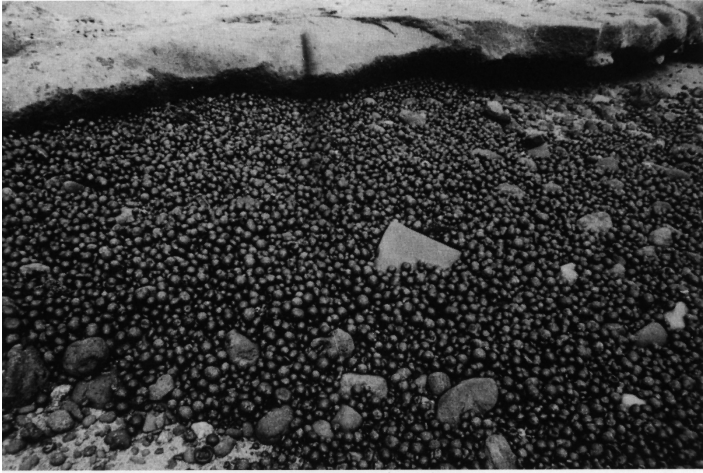

## Eberhard Bosslet

Title	Mobiloil
Year	1983
Materials	Asphalt, Synthetic Material, Wood
Dimensions	25x50 m
Category	04. OUTDOOR SITE SPECIFIC INTERVENTION, 08. B/W Photography of Interventions
Shown at	
Photographer	Dietrich, Stefan
Copyright	BOSSLET at VG-Bild/Kunst, Bonn, Germany
Series	1982 - 1996 DEBRIES, 1982 - SPANISH WORKS
Location	Canary Islands, Tenerife, near El Medano, E
Solo Show	1981 since, Interventions in Public Spaces,
Group Shows	
Cities	Canary Islands, Tenerife, Spain
Producer/Supplier	
Gallery	
Price Category	00 NO