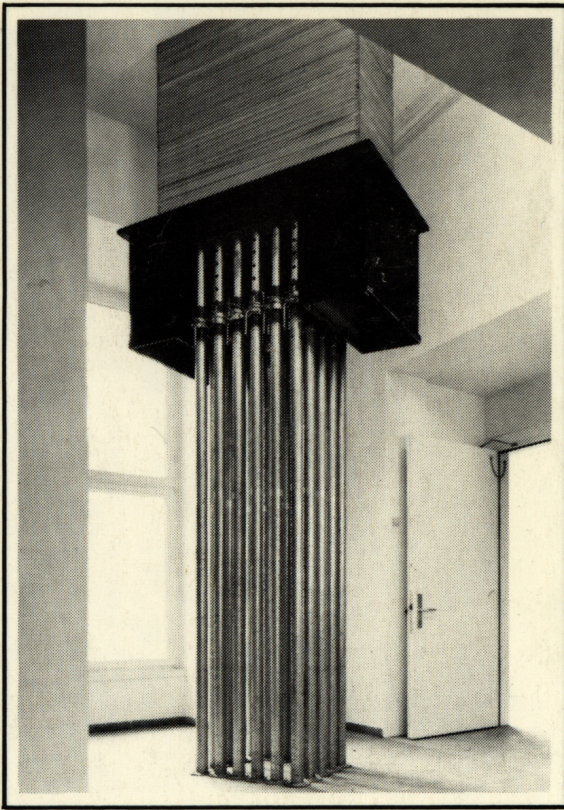

ANMASSEND I, DOCUMENTA 8

E b e r h a r d

B O S S L E T

MARCH 29—APRIL 23, 1988

OPENING RECEPTION

TUESDAY MARCH 29,

8:00 P.M.

---

*Materials and assistance for this
exhibition have been generously
provided by*

Anthes Equipment

Acrow-Richmond

S&S Realty

MERCER UNION

A CENTRE FOR CONTEMPORARY VISUAL ART
333 ADELAIDE ST. W. 5th FLOOR TORONTO M5V 1R5 977-1412