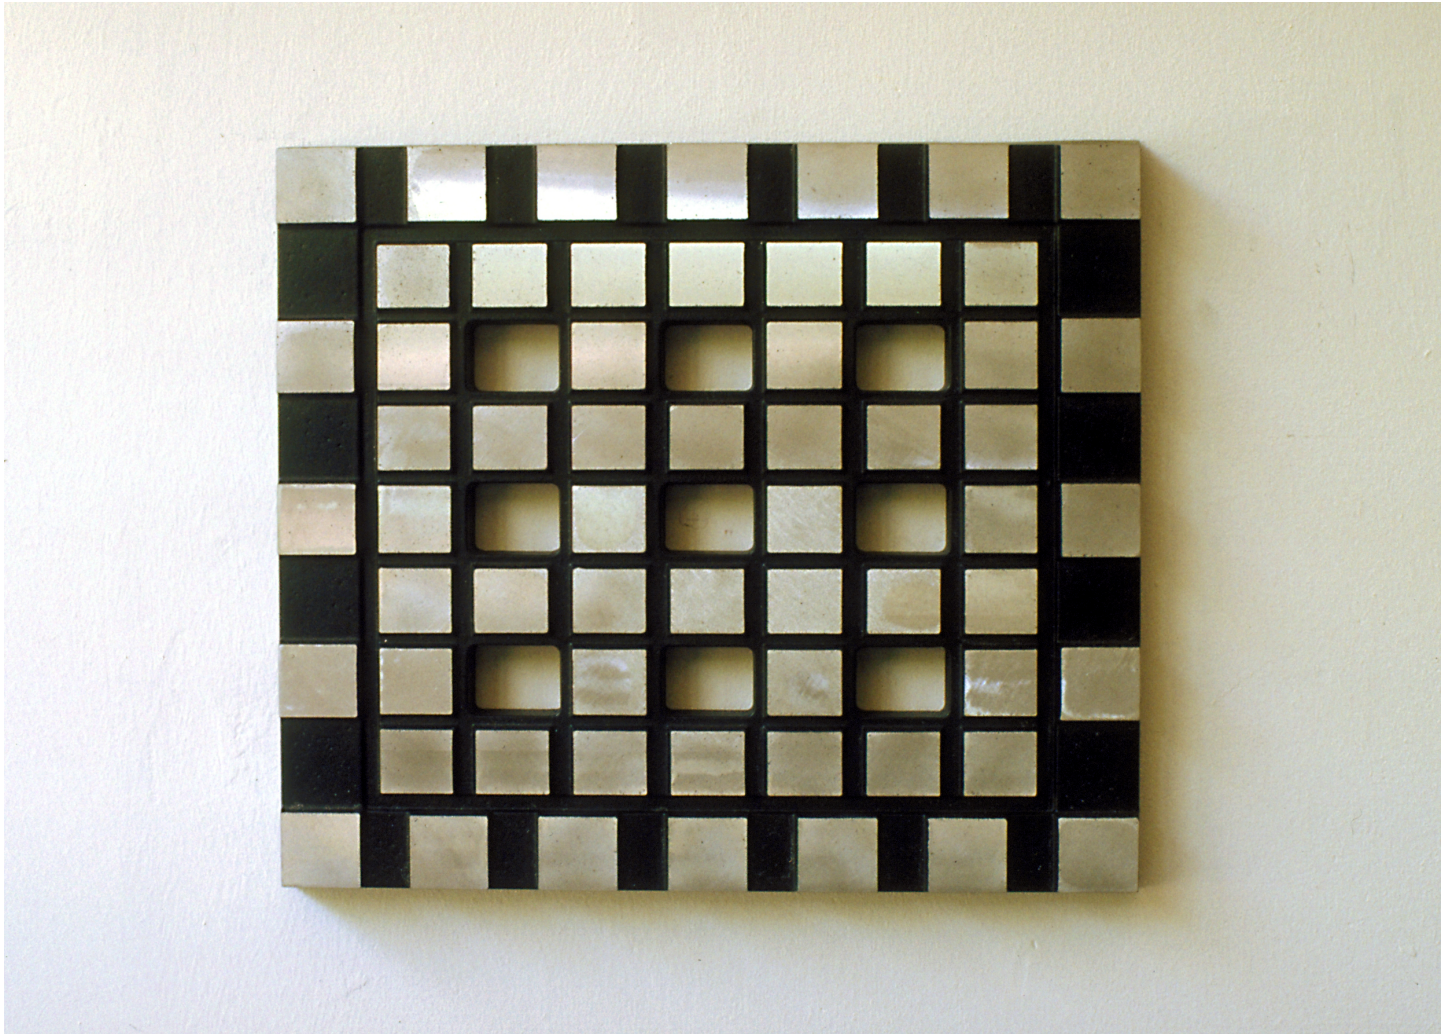

## Eberhard Bosslet

Title	MB
Year	1991
Materials	Aluminium casted, Aluminium coated
Dimensions	32,5x37x3 cm
Category	14. Editions/Multiples
Showed at	Kunstverein der Rheinlande und Westfalen, Düsseldorf, D
Photographer	Bosslet, Eberhard
Copyright	BOSSLET at VG-Bild/Kunst, Bonn, Germany
Series	
Location	
Solo Show	
Group Shows	
Cities	Duisburg, Germany
Producer/Supplier	
Gallery	
Price Category	grade 011