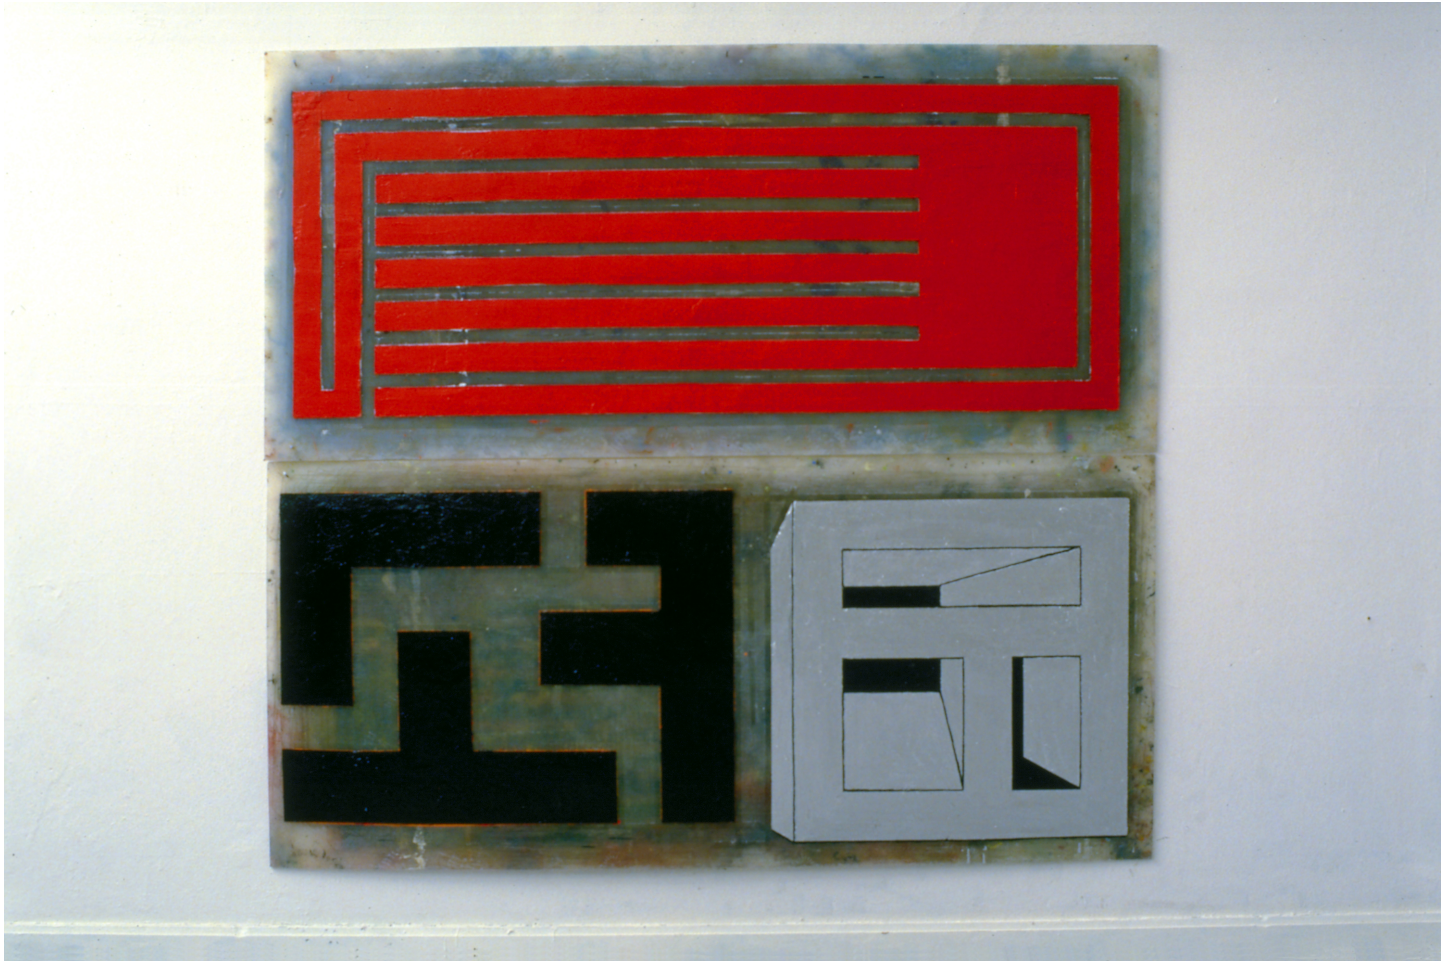

Eberhard Bosslet

Title	LIC 6/86 X
Year	1986
Materials	Aluminium, Asphalt, Paint, Polyethylene
Dimensions	220x245x1 cm
Category	01. PAINTING
Showed at	Kunstverein Heidelberg, D
Photographer	Bosslet, Eberhard
Copyright	BOSSLET at VG-Bild/Kunst, Bonn, Germany
Series	1985 - 1988 FLOORPAN & SUPPLYGRID PAINTINGS
Location	Studio Duisburg, 1987-89, D
Solo Show	1987 Heidelberger Kunstverein, (Katalog), D, Curator Hans Gercke
Group Shows	1988 Saarferngaspreis, D, (Catalog)
Cities	New York, USA
Producer/Supplier	
Gallery	
Price Category	grade 030