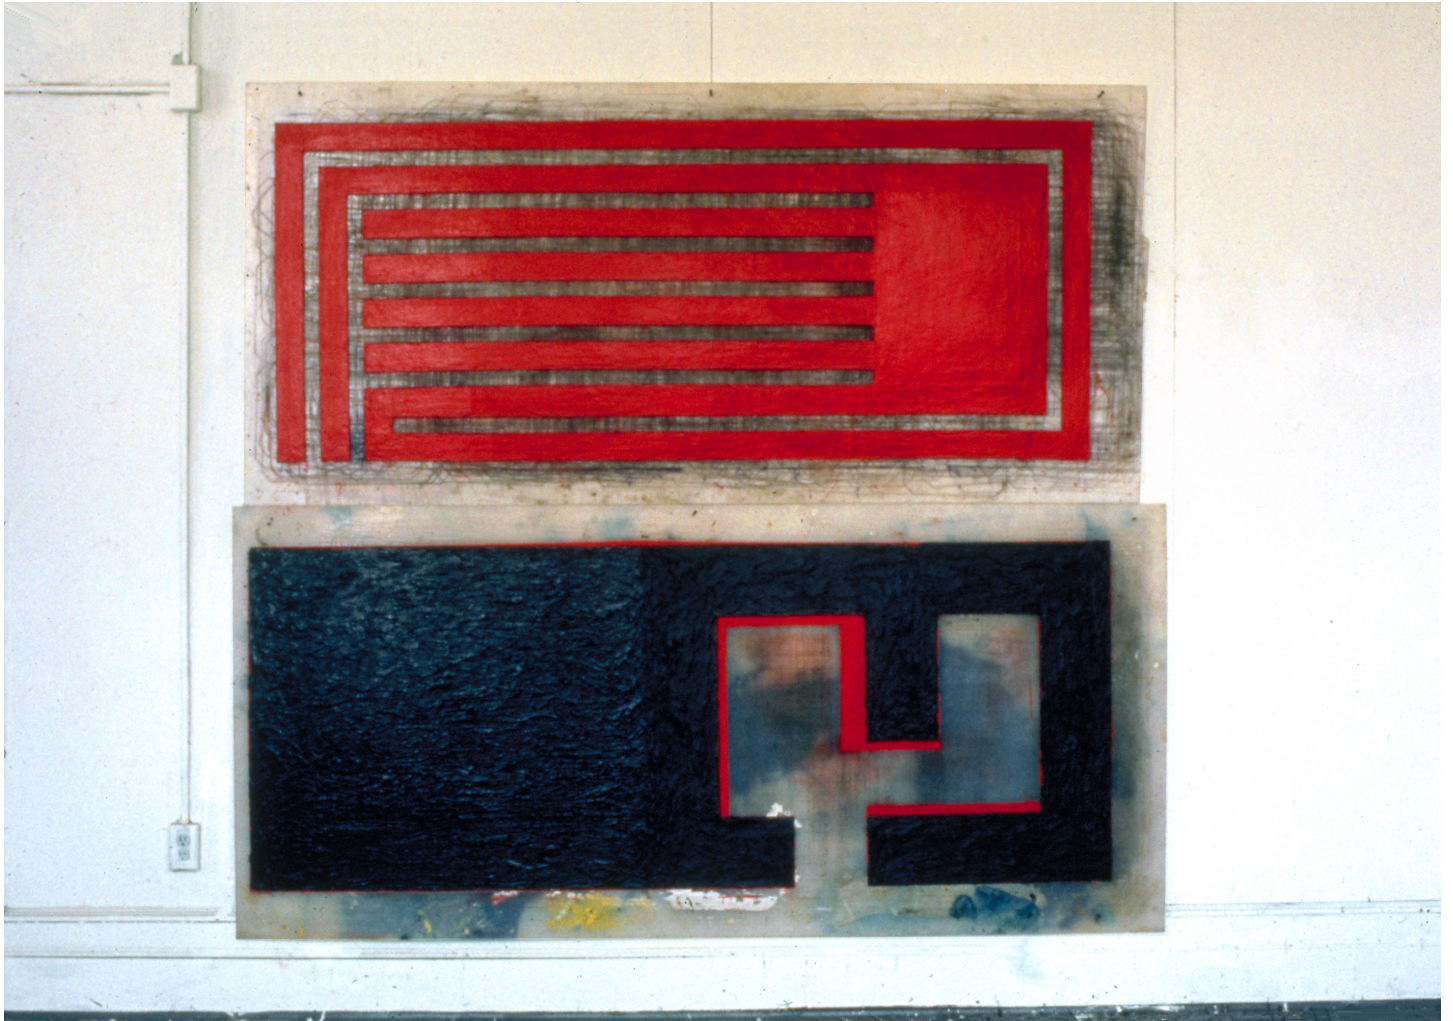

Eberhard Bosslet

Title	LIC 6/86 VIII
Year	1986
Materials	Asphalt, Paint, Polyethylene
Dimensions	226x250x1 cm
Category	01. PAINTING
Showed at	Galerie Stützer, Köln, D
Photographer	Bosslet, Eberhard
Copyright	BOSSLET at VG-Bild/Kunst, Bonn, Germany
Series	1985 - 1988 FLOORPAN & SUPPLYGRID PAINTINGS
Location	Studio, PS I, New York, 1986/87, USA
Solo Show	1987 Galerie Carla Stützer, Köln, D
Group Shows	
Cities	New York, USA
Producer/Supplier	
Gallery	
Price Category	00 NO