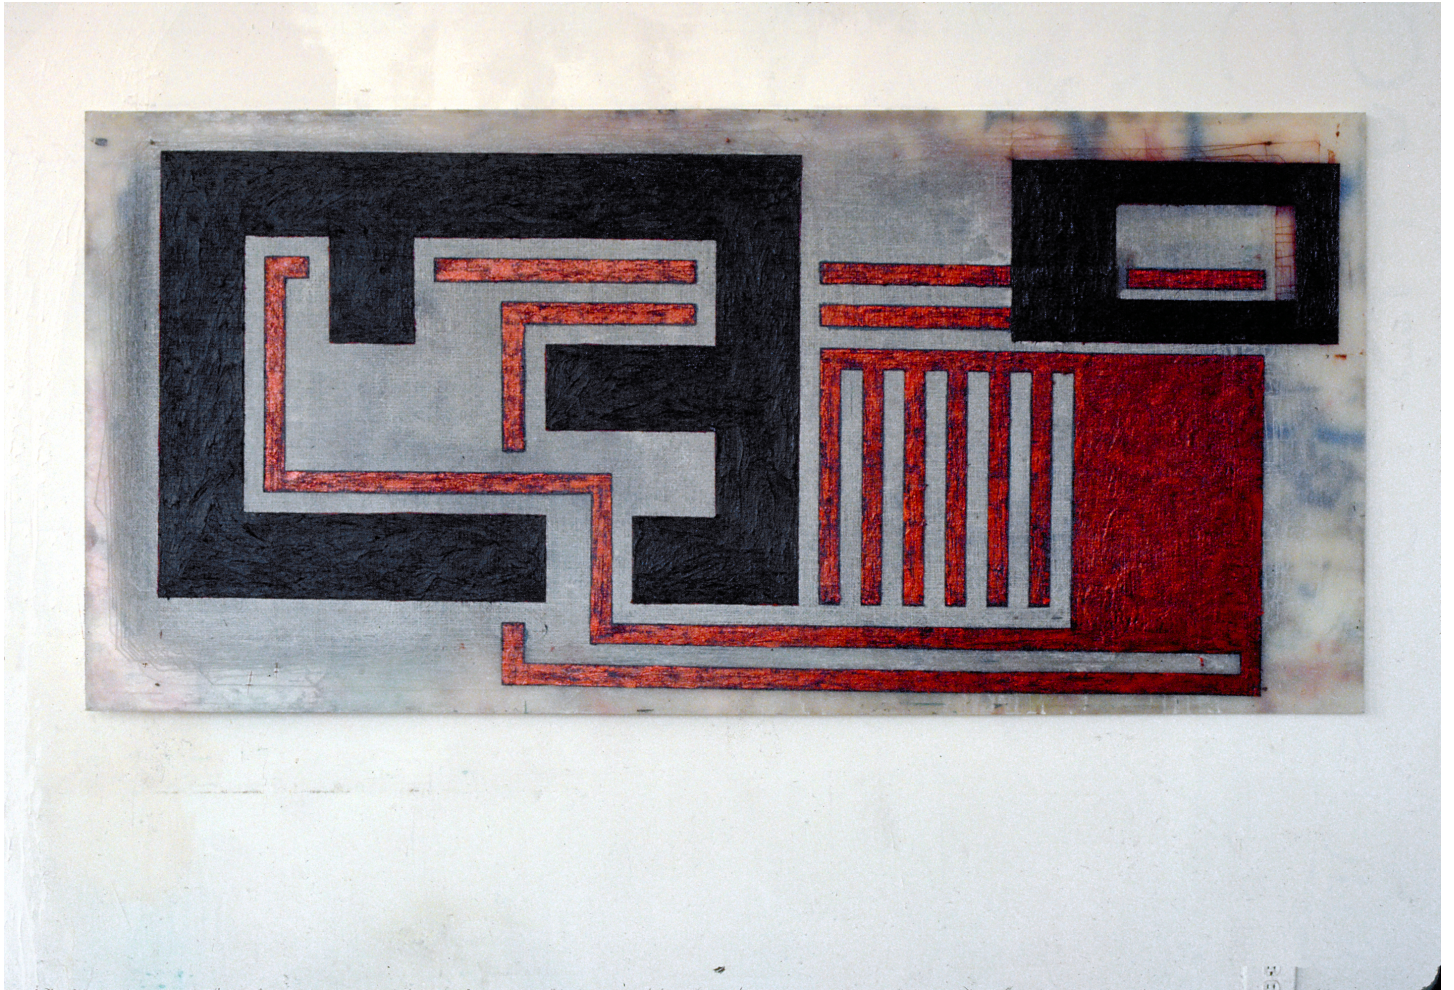

Eberhard Bosslet

Title	LIC 5/86 III
Year	1986
Materials	Asphalt, Paint, Polyethylene
Dimensions	110x244x1 cm
Category	01. PAINTING
Shown at	
Photographer	Bosslet, Eberhard
Copyright	BOSSLET at VG-Bild/Kunst, Bonn, Germany
Series	1985 - 1988 FLOORPAN & SUPPLYGRID PAINTINGS
Location	Studio, PS I, New York, 1986/87, USA
Solo Show	
Group Shows	
Cities	New York, USA
Producer/Supplier	
Gallery	
Price Category	00 NO