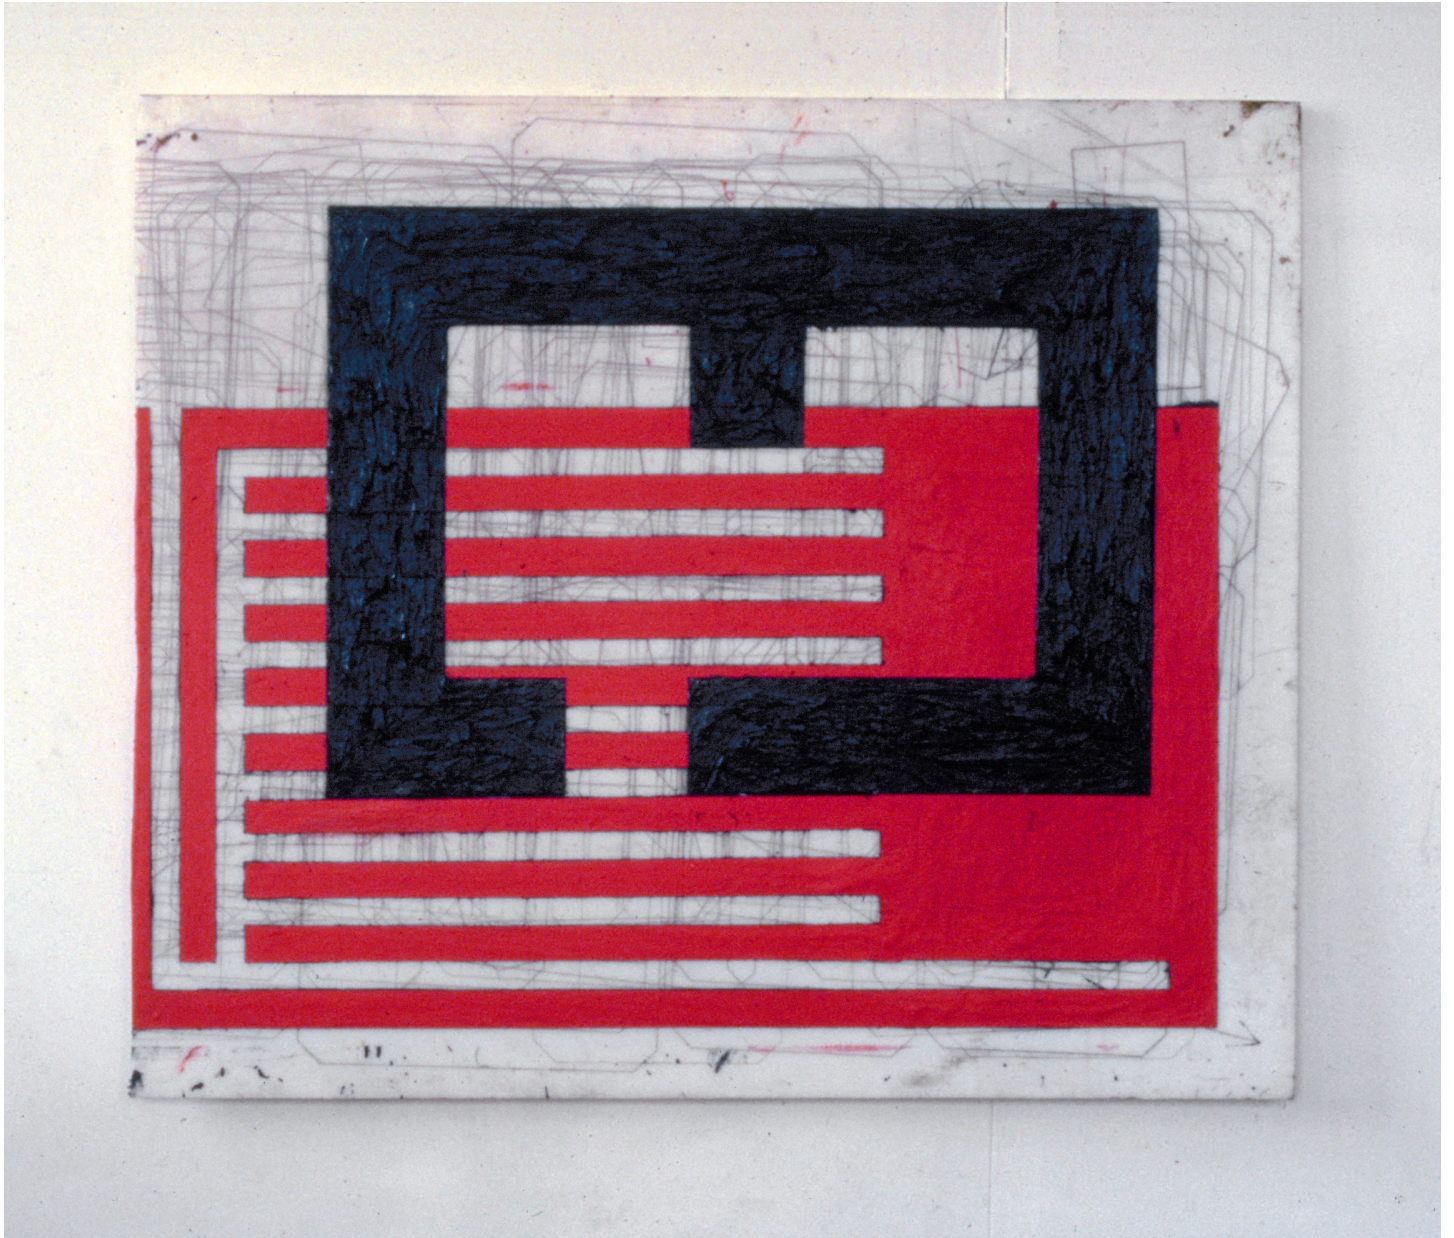

Eberhard Bosslet

Title	LIC 5/86 B
Year	1986
Materials	Asphalt, Paint, Polyethylene
Dimensions	110x120x1 cm
Category	01. PAINTING
Shown at	
Photographer	Bosslet, Eberhard
Copyright	BOSSLET at VG-Bild/Kunst, Bonn, Germany
Series	1985 - 1988 FLOORPAN & SUPPLYGRID PAINTINGS
Location	Studio, PS I, New York, 1986/87, USA
Solo Show	
Group Shows	
Cities	New York, USA
Producer/Supplier	
Gallery	
Price Category	grade 023