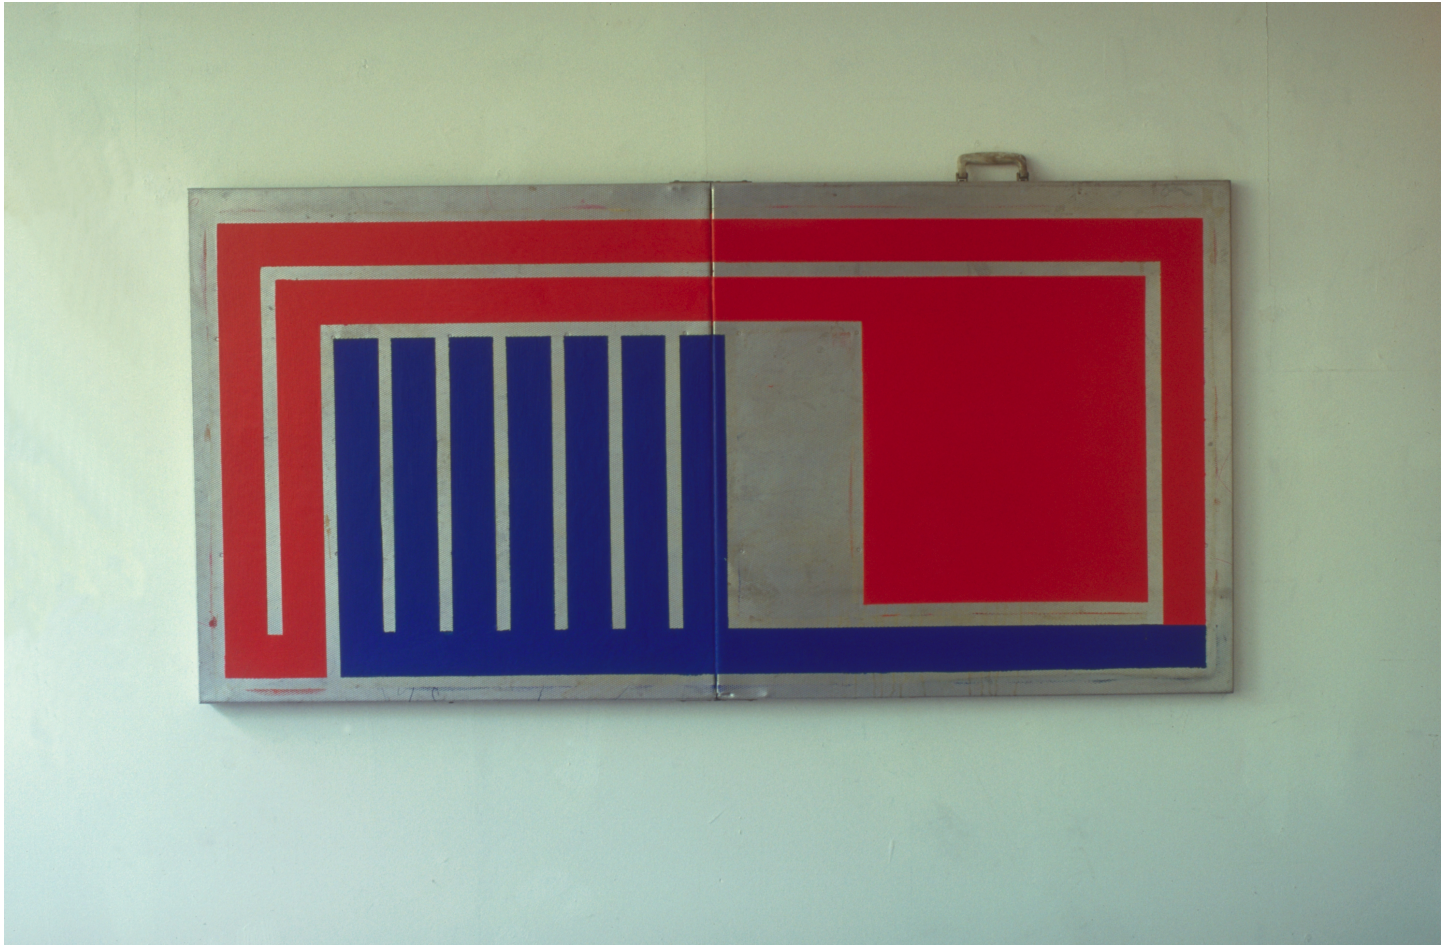

Eberhard Bosslet

Title	LIC 5/86 A
Year	1986
Materials	Paint on Aluminium
Dimensions	91x183x5 cm
Category	01. PAINTING
Showed at	
Photographer	Bosslet, Eberhard
Copyright	BOSSLET at VG-Bild/Kunst, Bonn, Germany
Series	1985 - 1988 FLOORPAN & SUPPLYGRID PAINTINGS
Location	Studio, PS I, New York, 1986/87, USA
Solo Show	
Group Shows	
Cities	New York, USA
Producer/Supplier	
Gallery	
Price Category	grade 023