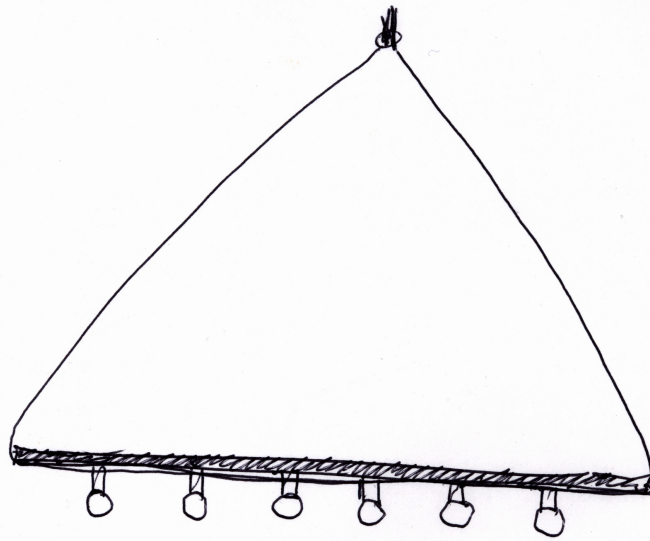

Eberhard Bosslet

*Pendelleuchte
aus einer Silberkette + Holzleiste*

EB

| | |
|-------------------|---|
| Title | Lattenleuchte |
| Year | 1997 |
| Materials | Pen on Paper |
| Dimensions | 21x29,7 cm |
| Category | 20. Sketches/Notes |
| Shown at | |
| Photographer | Bosslet, Eberhard |
| Copyright | BOSSLET at VG-Bild/Kunst, Bonn, Germany |
| Series | 1997 - 2012 ELECTRIC LIGHT SCULPTURES |
| Location | |
| Solo Show | |
| Group Shows | |
| Cities | |
| Producer/Supplier | |
| Gallery | |
| Price Category | grade 006 |