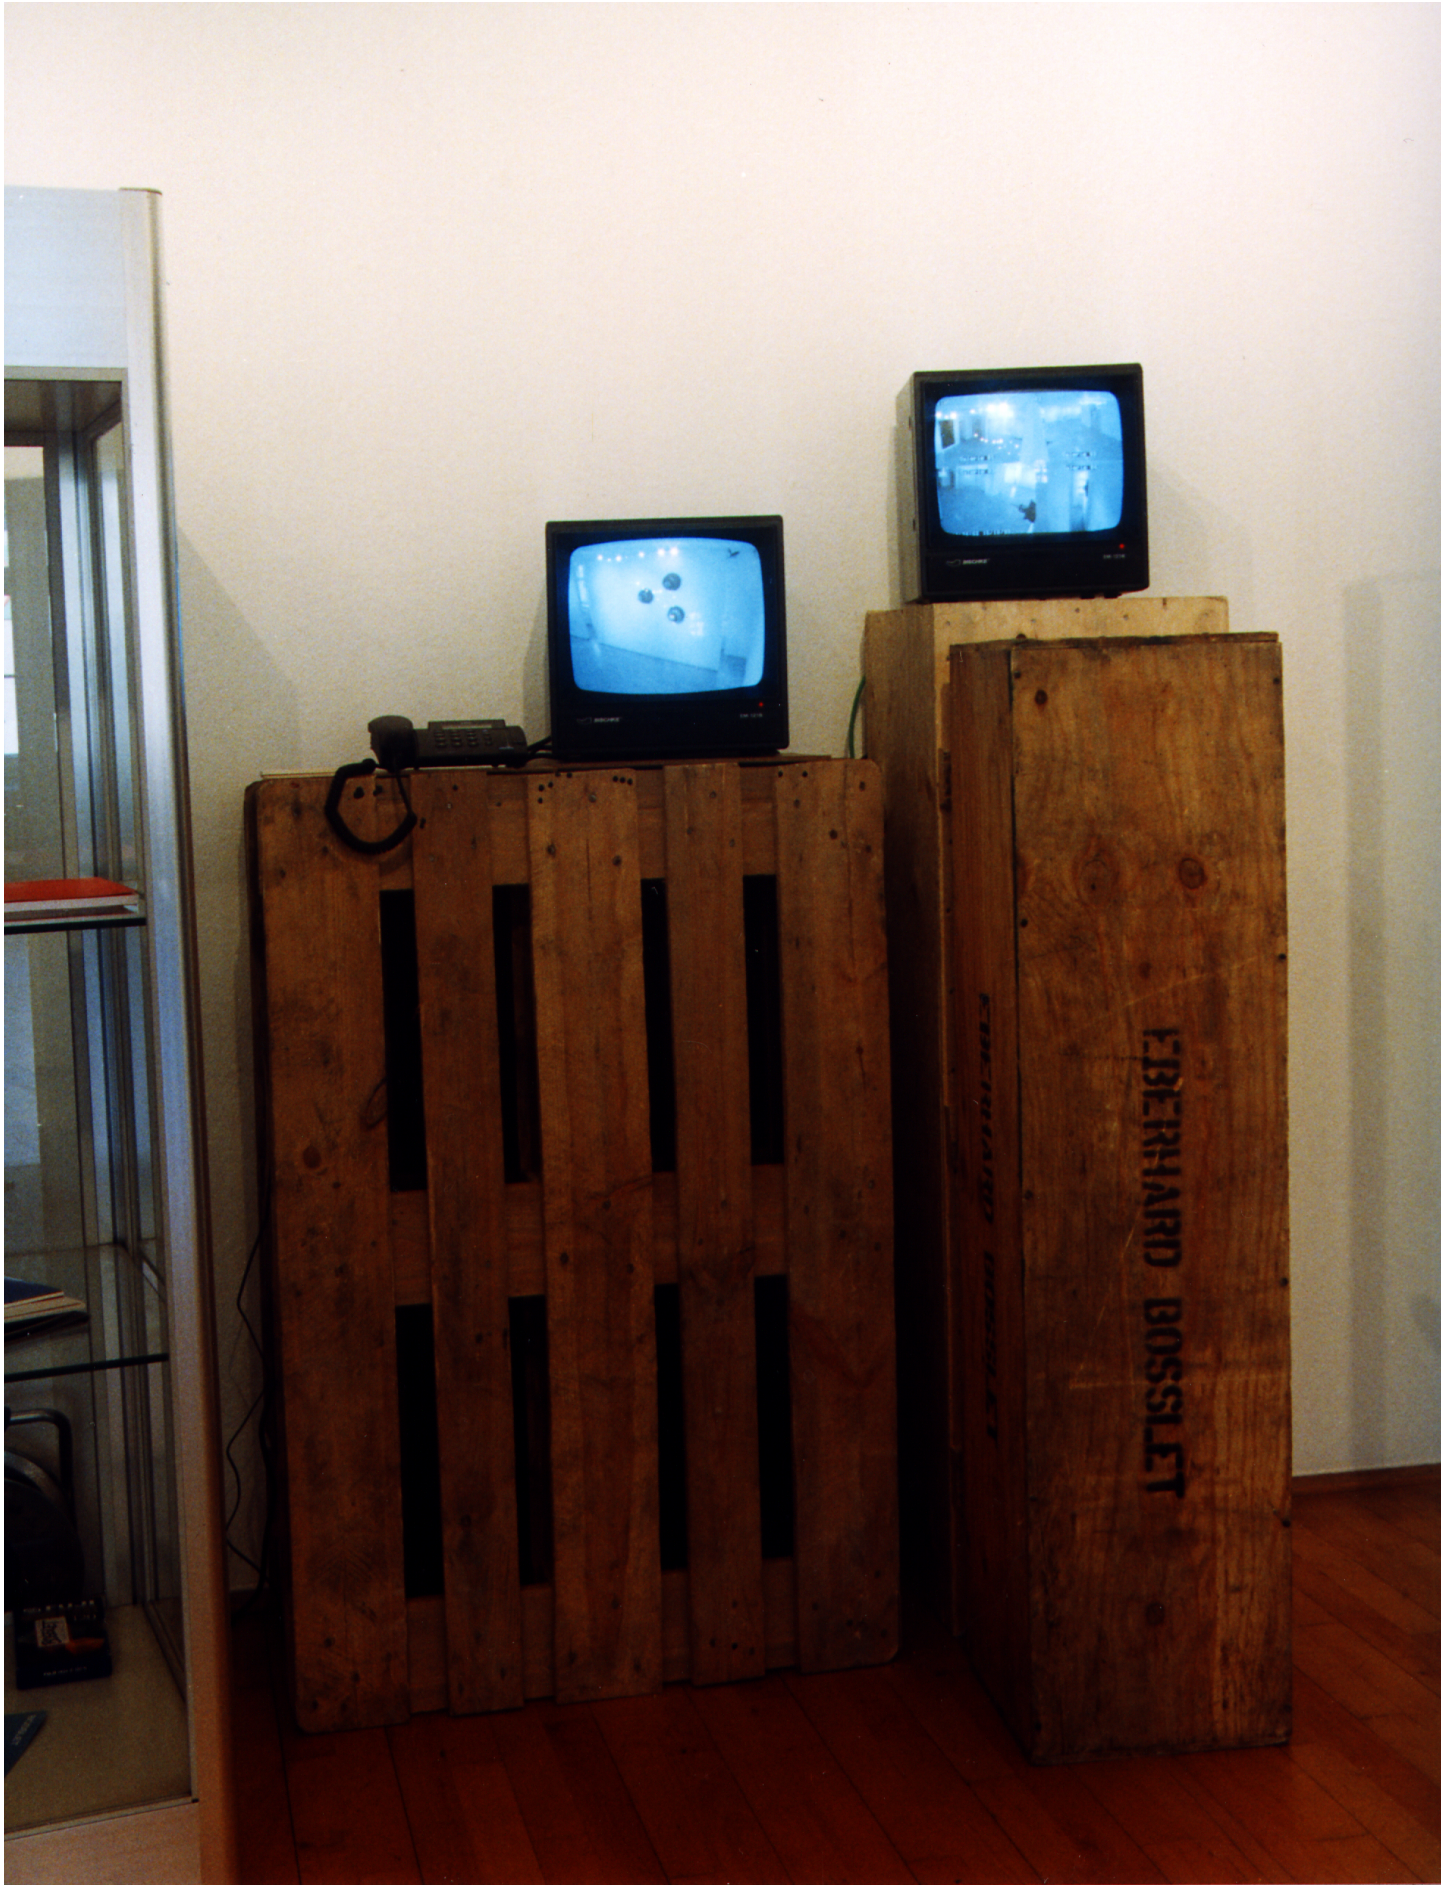

# Eberhard Bosslet

Year	1998
Materials	Aluminium, Glass, Mixed Media, Wood
Dimensions	350x480x500 cm
Category	03. INSTALLATION, 05. INDOOR SITE SPECIFIC INTERVENTION
Showed at	Städtische Galerie, Iserlohn, D
Photographer	Bosslet, Eberhard
Copyright	BOSSLET at VG-Bild/Kunst, Bonn, Germany
Series	
Location	Städtische Galerie Iserlohn, D
Solo Show	1998 ATTRAKTOREN, Städtische Galerie Iserlohn, D, Curator Rainer Danne
Group Shows	
Cities	Iserlohn, Germany
Producer/Supplier	Baumann, Günter GmbH & Co. KG, Oberhausen, D
Gallery	
Price Category	00 NO