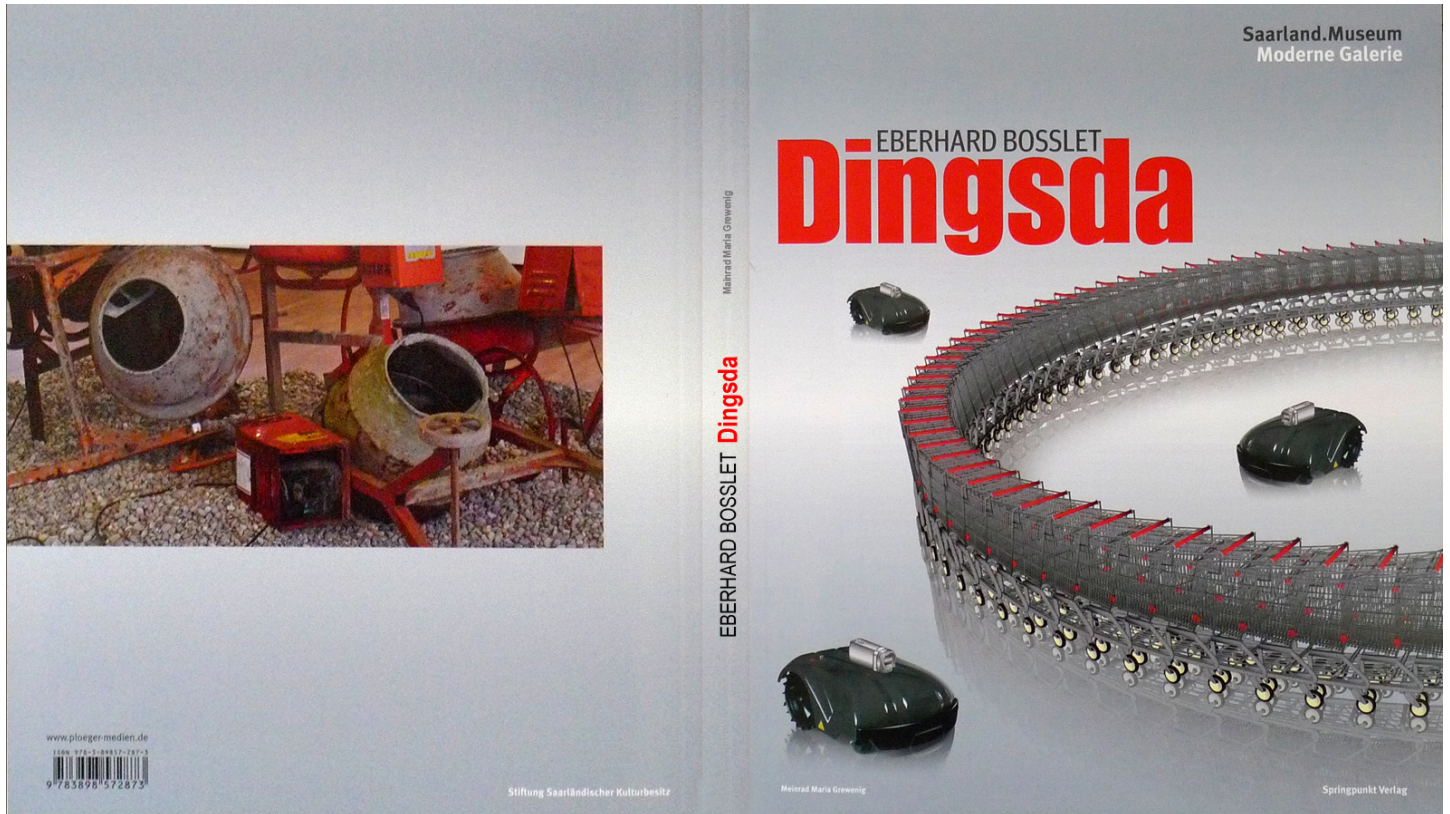

# Eberhard Bosslet

Title	Katalog Dingsda
Year	2012
Materials	Offsetprint
Dimensions	28x24 cm, 98 Seiten
Category	22. Catalogs
Showed at	Saarland.Museum, Saarbrücken, D
Photographer	Bosslet, Eberhard
Copyright	BOSSLET at VG-Bild/Kunst, Bonn, Germany
Series	
Location	Saarbrücken, Saarland.Museum, Moderne Galerie, D
Solo Show	2012 Eberhard Bosslet, Dingsda, Saarland.Museum, Saarbrücken, D, Curator, Mainrad Maria Grewenig
Group Shows	
Cities	Saarbrücken, Germany
Producer/Supplier	
Gallery	
Price Category	00 NO