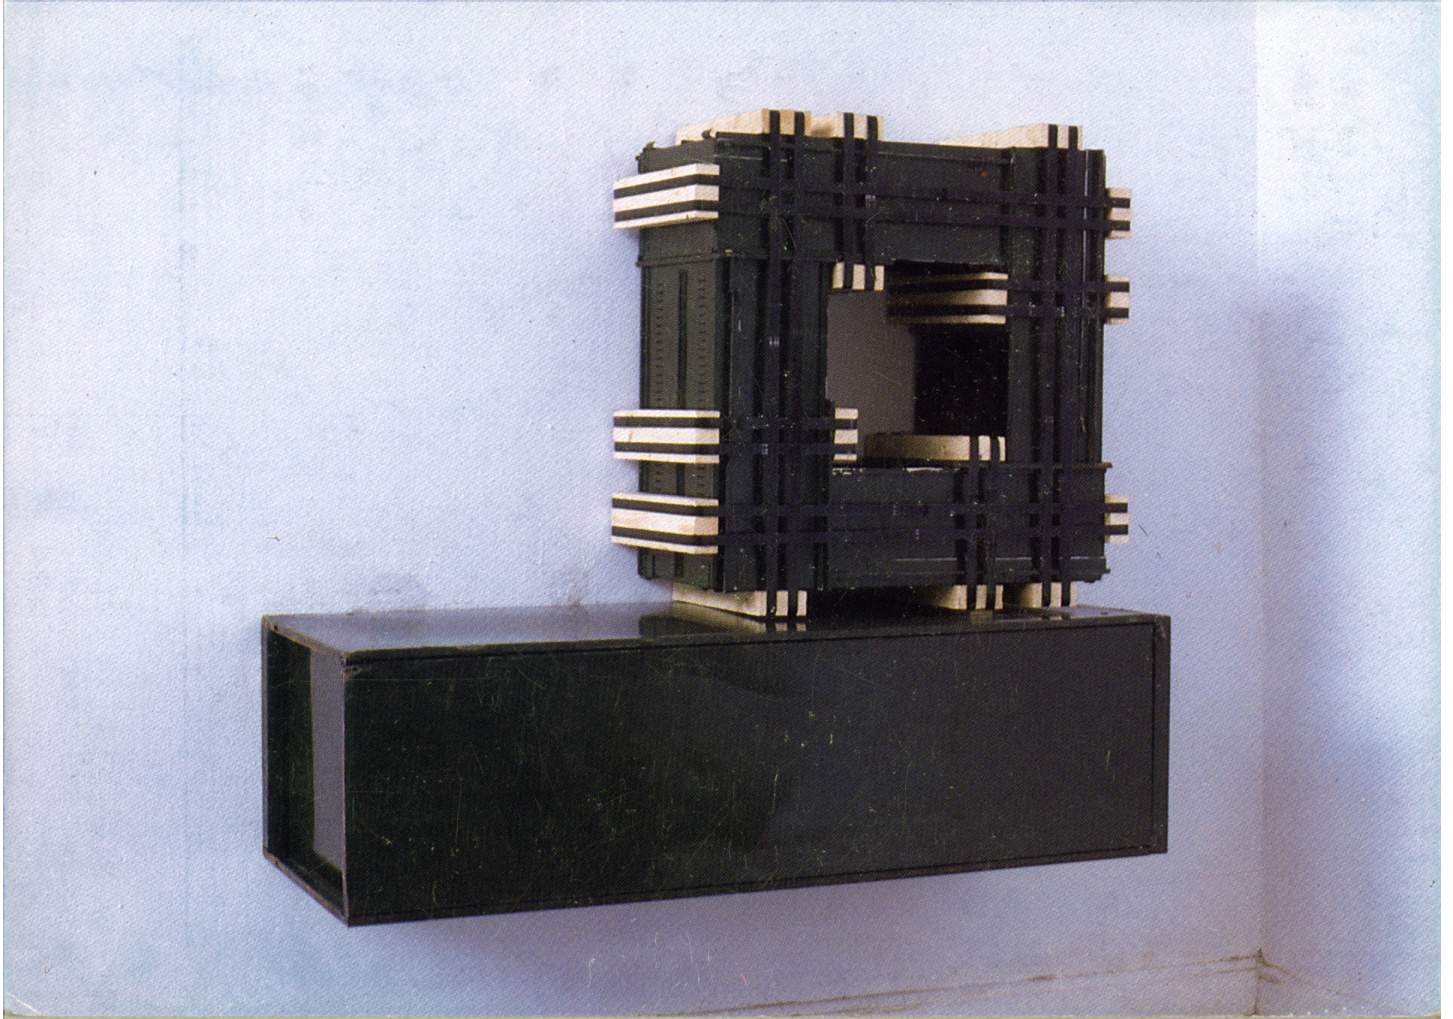

Eberhard Bosslet

**John Gibson Gallery
568 Broadway at Prince
New York, New York 10012
Tel. (212) 925-1192**

EBERHARD BOSSLET

**New Painting & Sculpture
Sept 10–Oct 8, 1988**

**Opening Reception:
Saturday, September 10
from 6 to 8 P.M.**

Title
Year

John Gibson Gallery Sep. 88
1988

Materials	Offsetprint
Dimensions	15,2x10,8 cm
Category	24. Flyer/Mailings
Showed at	Gallery John Gibson, New York, USA.
Photographer	Bosslet, Eberhard
Copyright	BOSSLET at VG-Bild/Kunst, Bonn, Germany
Series	1985 - SUPPORTING MEASURES
Location	Gallery John Gibson, New York, USA
Solo Show	1988 John Gibson Gallery, September show, New York, USA.
Group Shows	
Cities	New York, USA
Producer/Supplier	
Gallery	
Price Category	00 NO