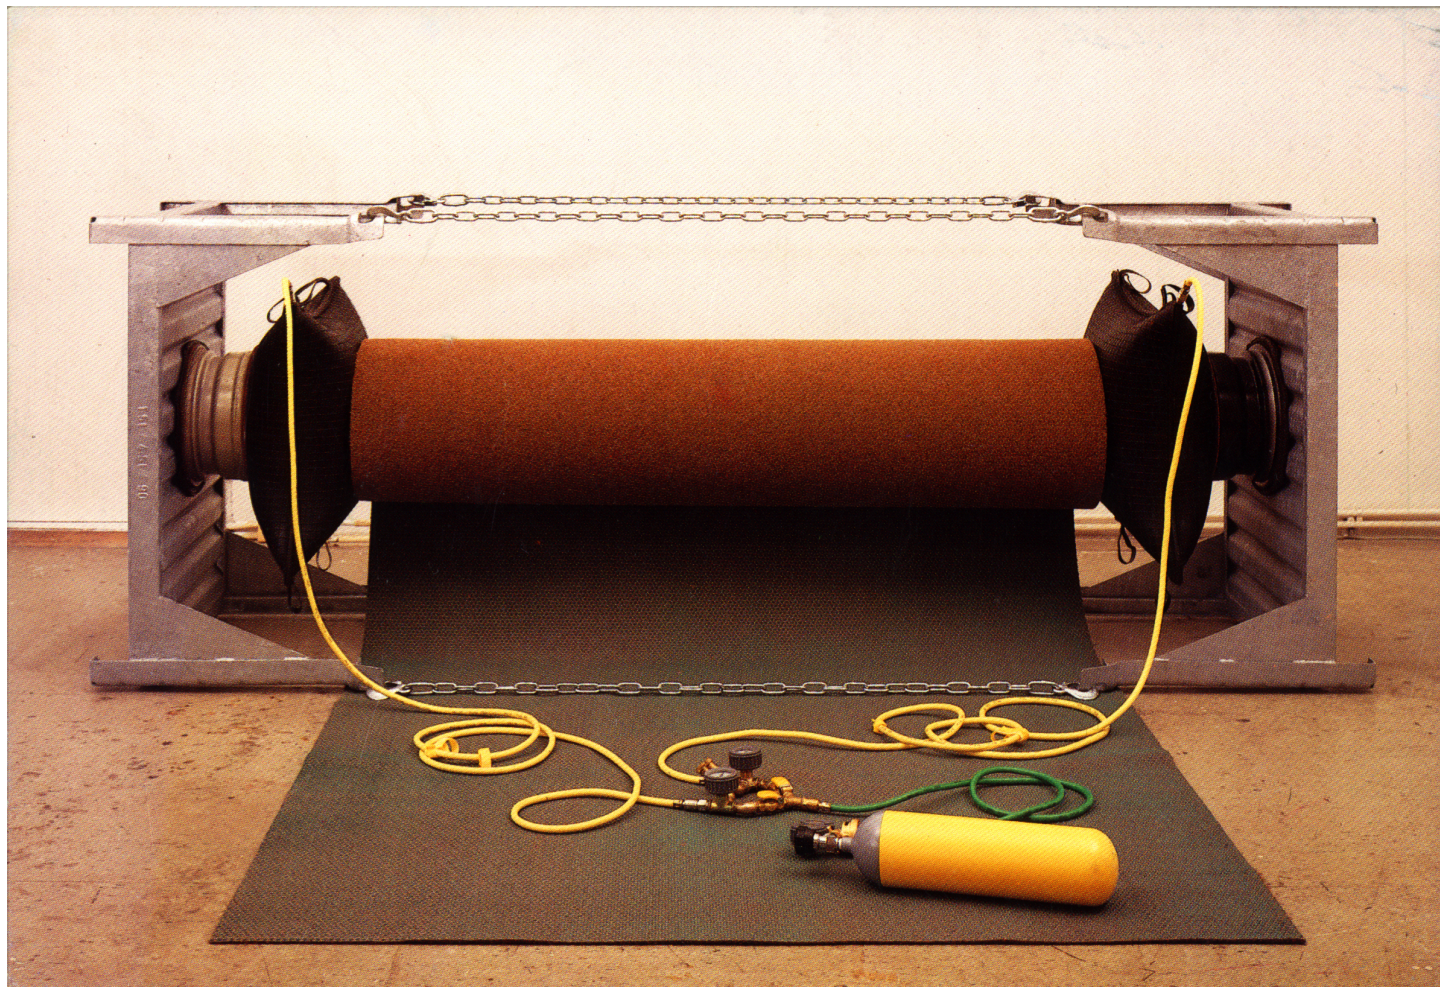

Eberhard Bosslet

**John Gibson Gallery
568 Broadway at Prince
New York, New York 10012
Tel. (212) 925-1192
Fax (212) 925-1274**

EBERHARD BOSSLET

New Sculpture

Oct 13 – Nov 10, 1990

**Opening Reception:
Saturday, October 13
from 6 to 8 P.M.**

Title	John Gibson Gallery New Sculpture
Year	1990
Materials	Offsetprint
Dimensions	15,2x10,8 cm
Category	24. Flyer/Mailings
Showed at	Gallery John Gibson, New York, USA.
Photographer	Nicolic, Monica
Copyright	BOSSLET at VG-Bild/Kunst, Bonn, Germany
Series	1990 -1998 PNEUMATIC SCULPTURES
Location	Gallery John Gibson, New York, USA
Solo Show	1990 John Gibson Gallery, New York, USA
Group Shows	
Cities	New York, USA
Producer/Supplier	
Gallery	
Price Category	00 NO