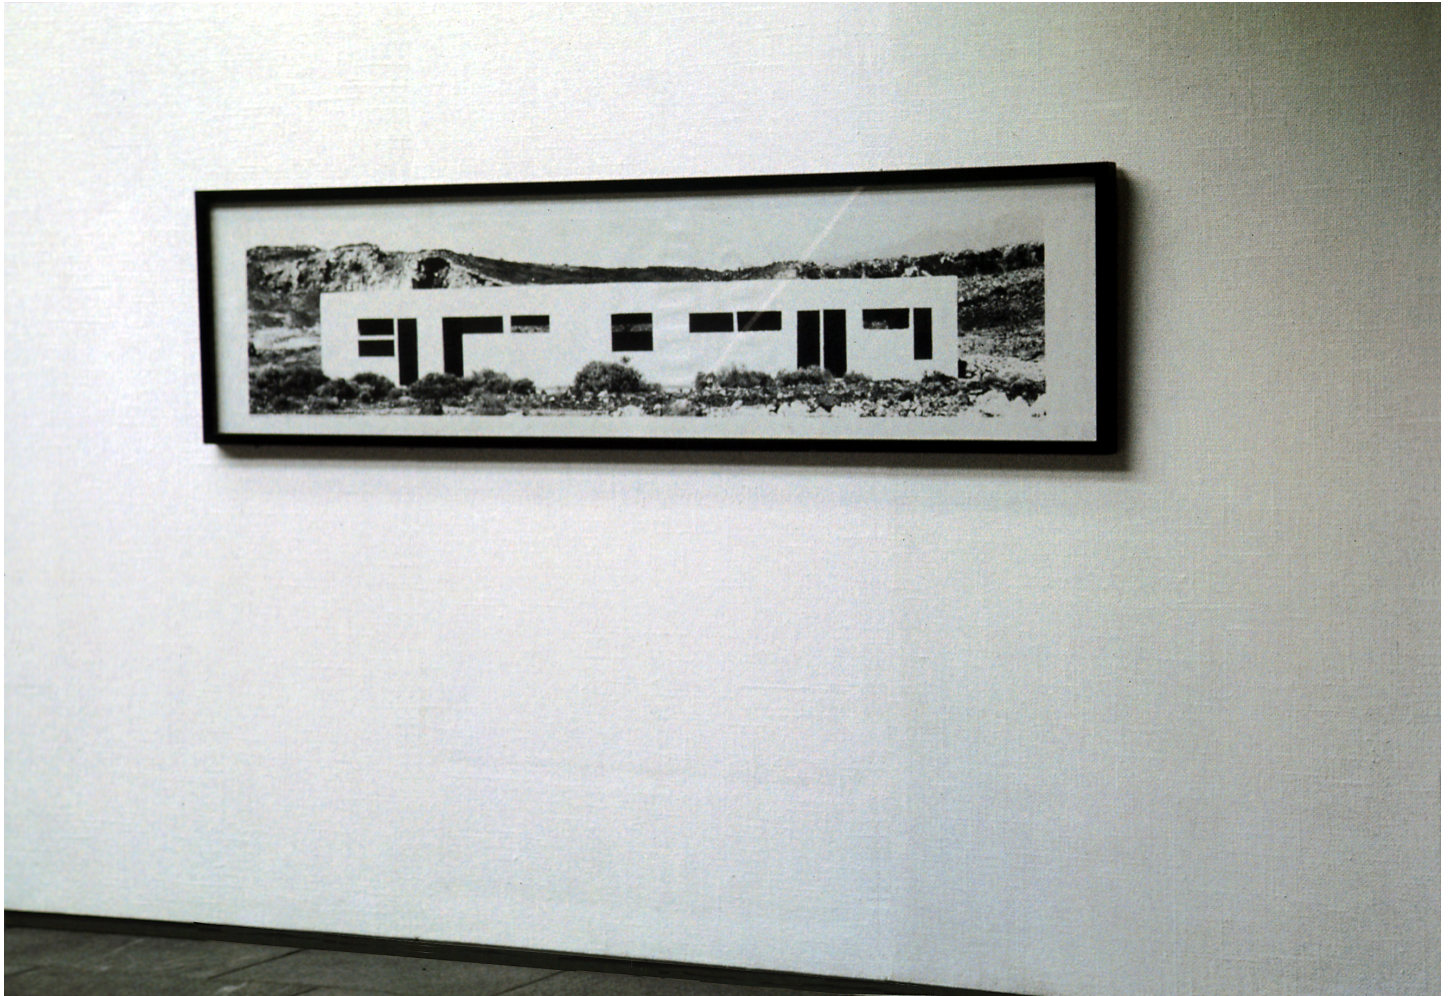

Eberhard Bosslet

Title	Interventionen at KHMA
Year	1998
Materials	Glass, Photography (Black&White) on matte Fiber Base Paper, Wood
Dimensions	90x135 cm
Category	04. OUTDOOR SITE SPECIFIC INTERVENTION, 08. B/W Photography of Interventions, 27. Exhibition Views
Showed at	Kunsthalle Mannheim, Mannheim, D
Photographer	Bosslet, Eberhard
Copyright	BOSSLET at VG-Bild/Kunst, Bonn, Germany
Series	1982 - SPANISH WORKS, 1983 - 1990 INTERVENTION I
Location	Kunsthalle Mannheim, D
Solo Show	1998 FUNDAMENTAL wie BILATERAL, Kunsthalle Mannheim, CD-ROM, Curator Jochen Kronjäger
Group Shows	
Cities	Mannheim, Germany
Producer/Supplier	
Gallery	
Price Category	grade 020