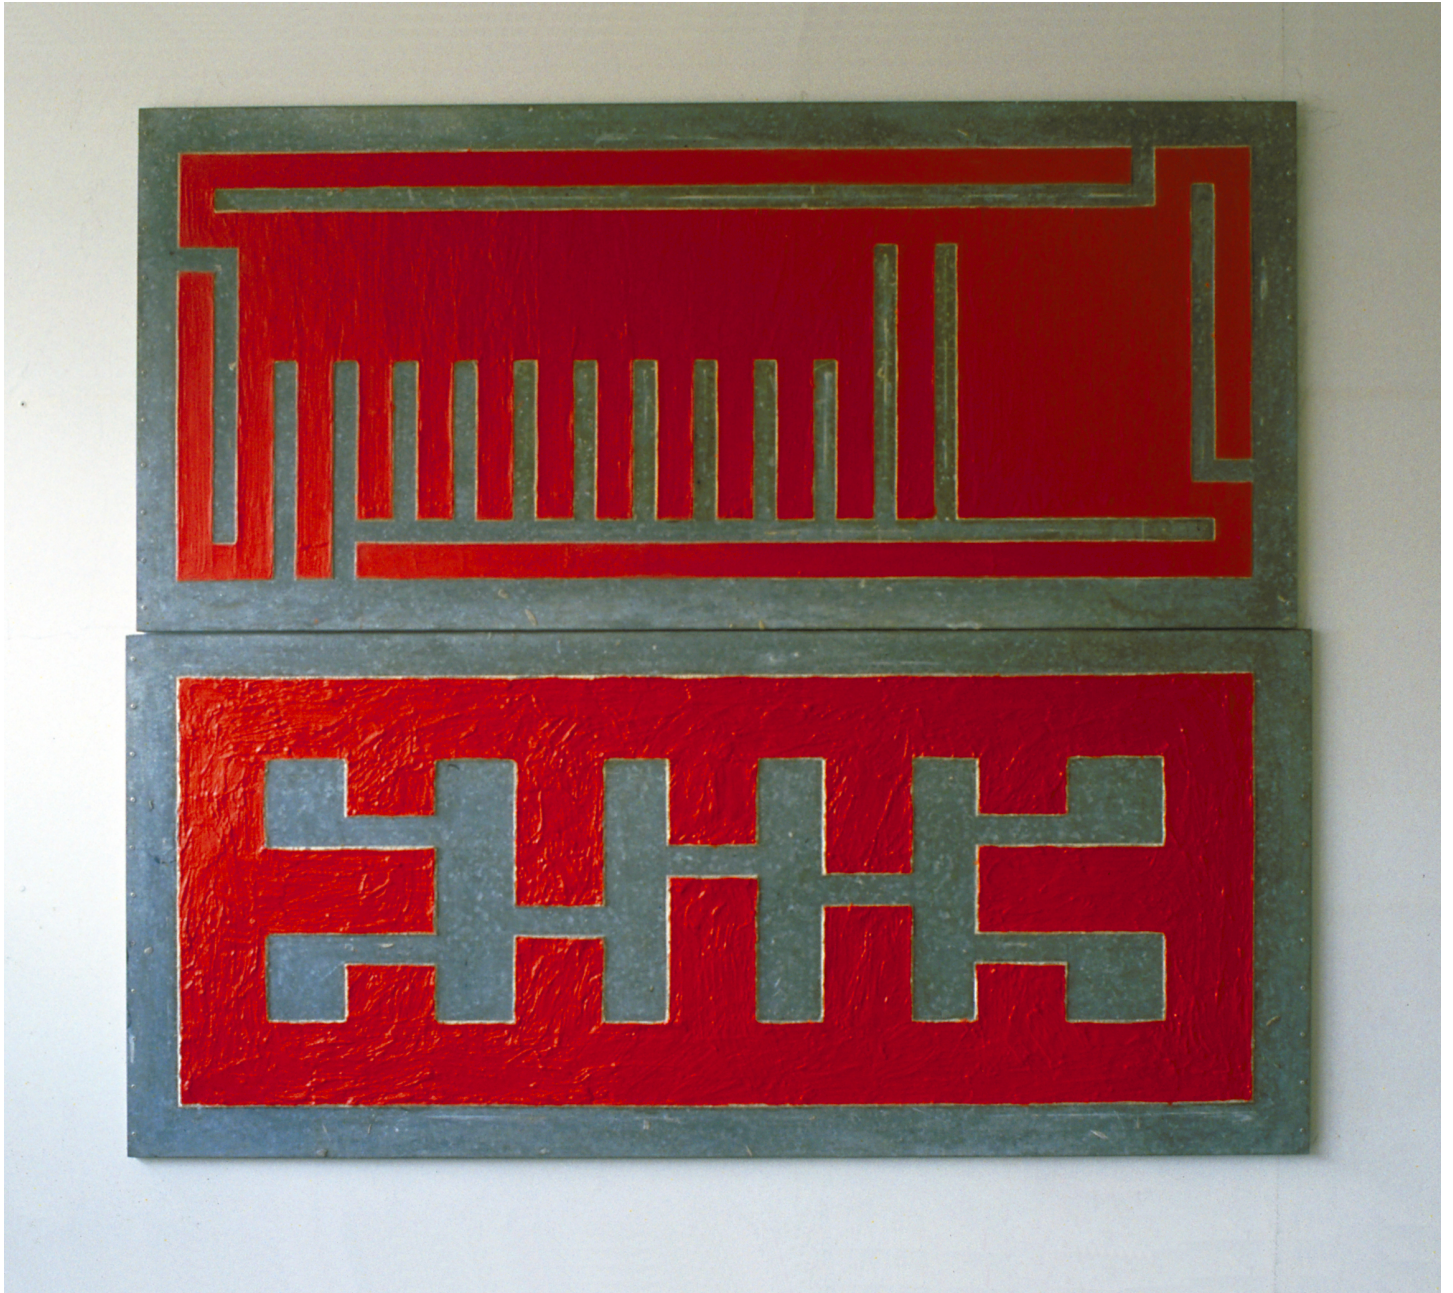

Eberhard Bosslet

Title	ICI
Year	1987
Materials	Paint, Plaster/Synthetic Compound, Steel, galvanized
Dimensions	221x245x3 cm
Category	01. PAINTING
Showed at	Galerie Friebe Kraushaar Düsseldorf, D
Photographer	Bosslet, Eberhard
Copyright	BOSSLET at VG-Bild/Kunst, Bonn, Germany
Series	1985 - 1988 FLOORPAN & SUPPLYGRID PAINTINGS
Location	
Solo Show	1987 Heidelberger Kunstverein, (Katalog), D, Curator Hans Gercke, 1988 John Gibson Gallery, February show, New York, USA.
Group Shows	2002 Positionen einer Generation, Galerie Kraushaar, Friebe Kunstvermittlung Düsseldorf, D
Cities	Duisburg, Germany
Producer/Supplier	Deitermann GmbH, Datteln, D, Flohr & Ibsch, Berlin, D
Gallery	
Price Category	grade 028