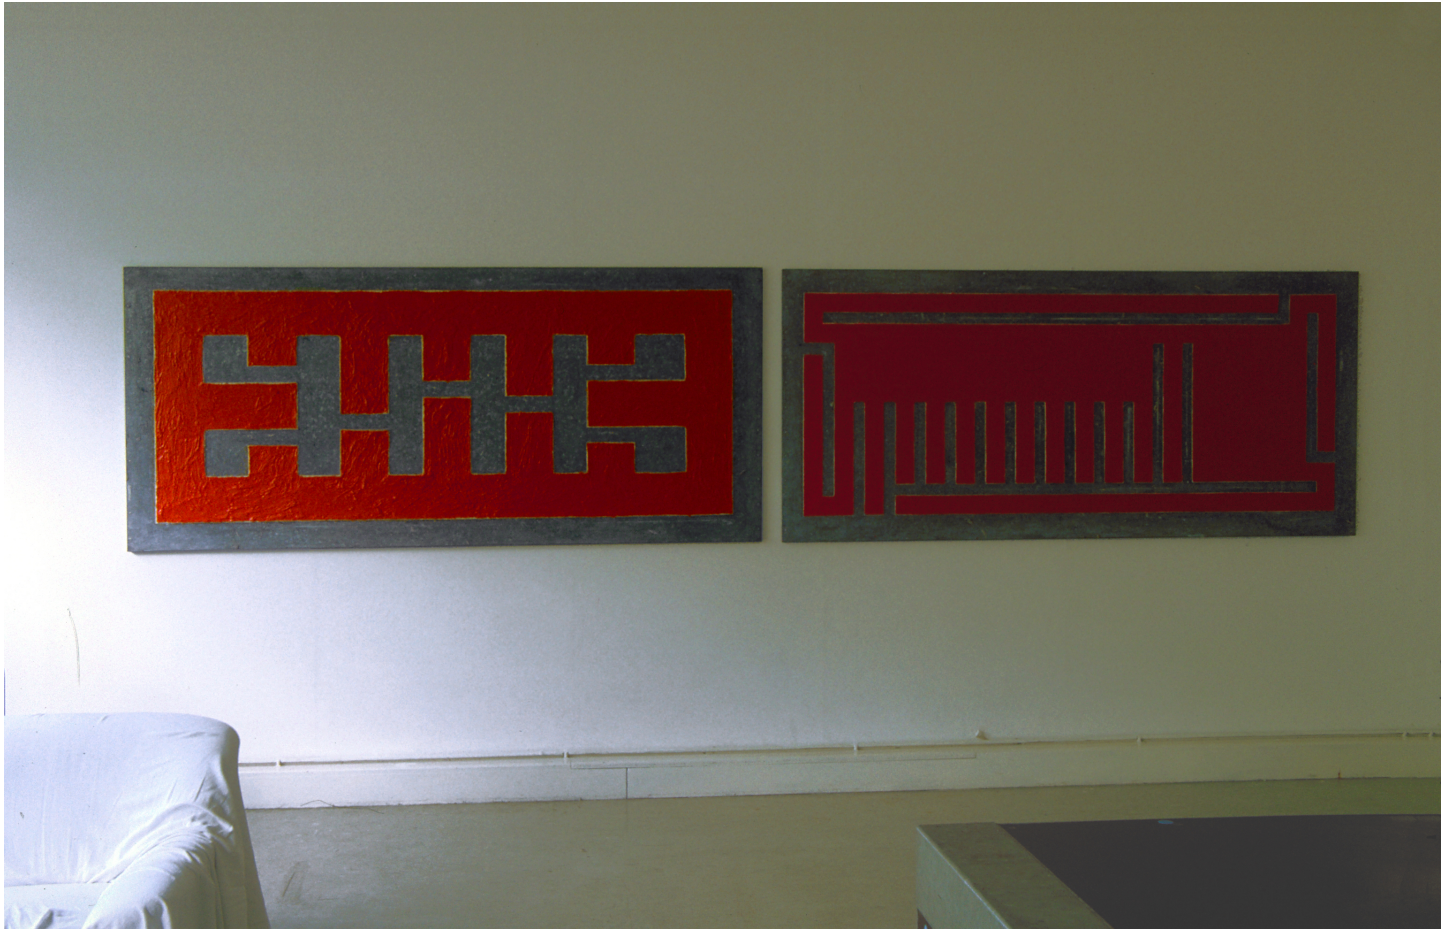

# Eberhard Bosslet

Title	ICI
Year	1987
Materials	Paint, Plaster/Synthetic Compound, Steel, galvanized
Dimensions	110x490x3 cm
Category	01. PAINTING
Showed at	Galerie Friebe Kraushaar Düsseldorf, D
Photographer	Bosslet, Eberhard
Copyright	BOSSLET at VG-Bild/Kunst, Bonn, Germany
Series	1985 - 1988 FLOORPAN & SUPPLYGRID PAINTINGS
Location	Studio Duisburg, 1989-2002, D
Solo Show	1987 Heidelberger Kunstverein, (Katalog), D, Curator Hans Gercke, 1988 John Gibson Gallery, February show, New York, USA.
Group Shows	2002 Positionen einer Generation, Galerie Kraushaar, Friebe Kunstvermittlung Düsseldorf, D
Cities	Duisburg, Germany
Producer/Supplier	Deitermann GmbH, Datteln, D, Flohr & Ibsch, Berlin, D
Gallery	
Price Category	grade 028