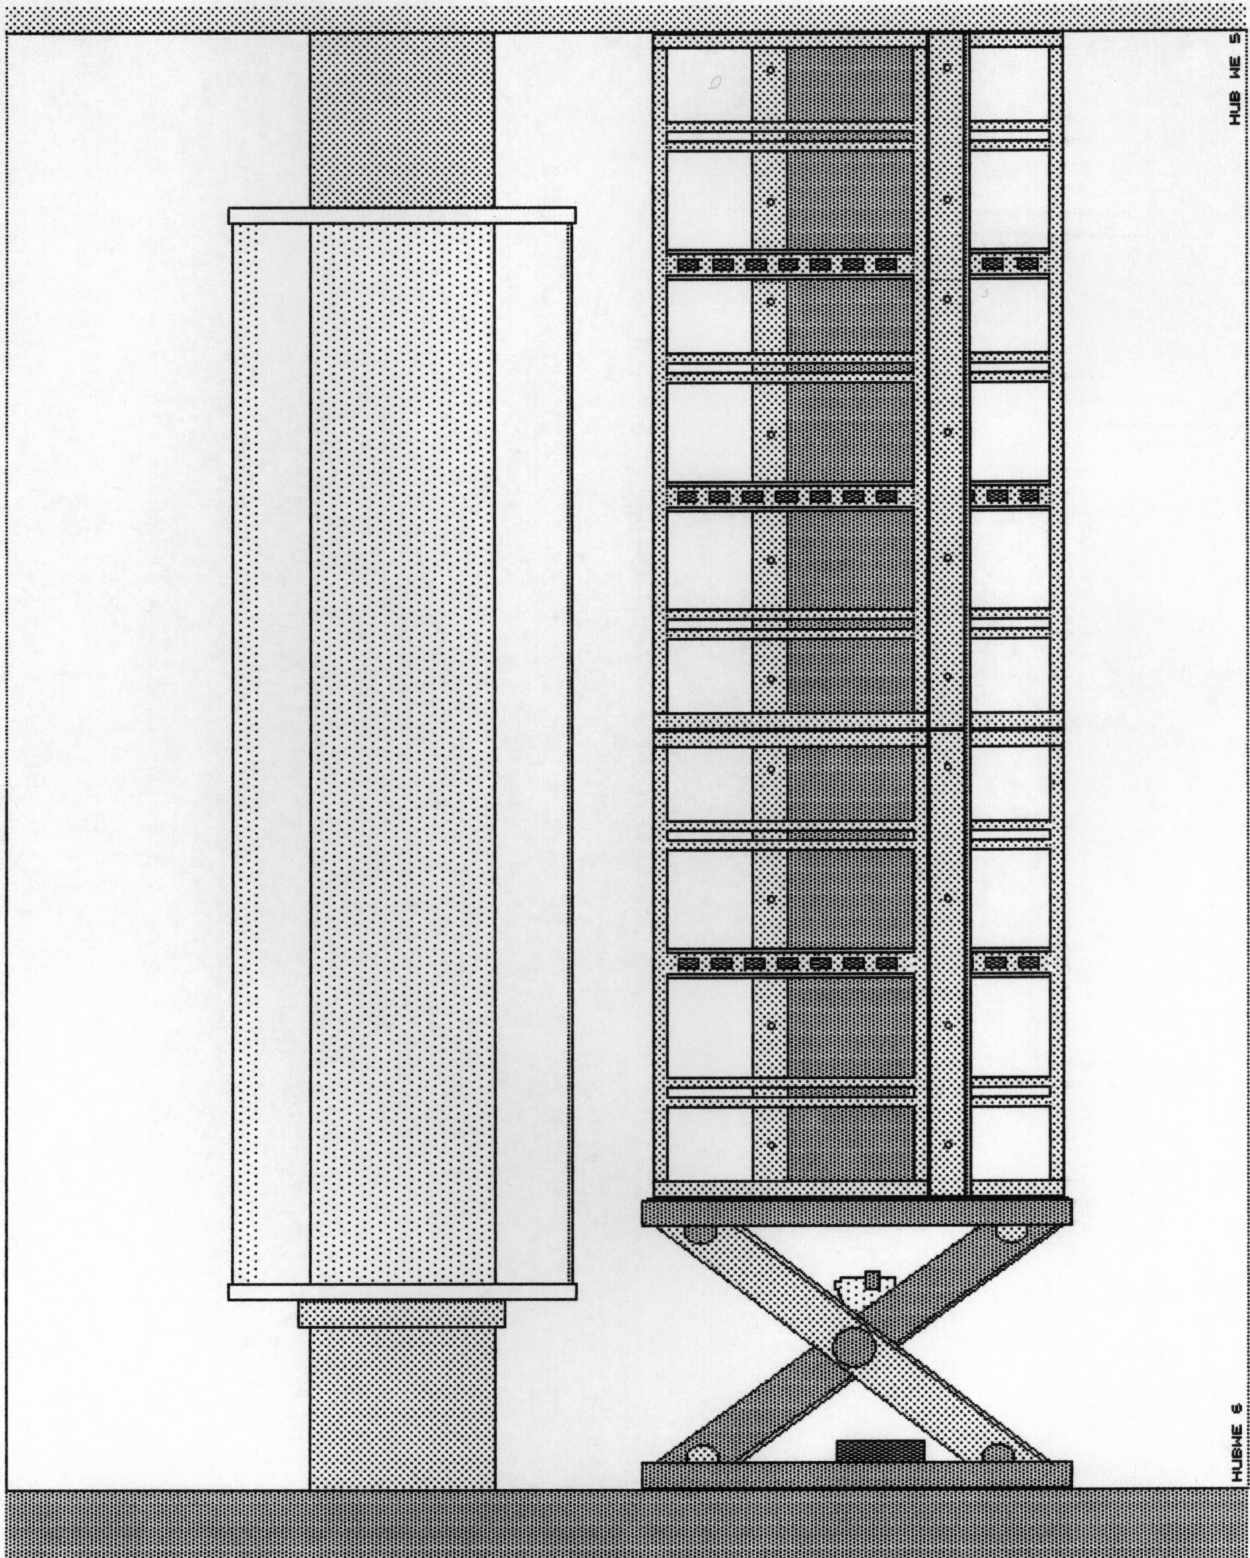

# Eberhard Bosslet

VITRINE OHNE INHALT  
GLASZYLINDER H= 200, d= 80 CM  
STAHLKONSTRUKTION OBEN UND  
UNTEN

doka STÜTZENSCHALUNG  
ALU-FRAMAX SI MIT GELBER  
SCHALTAFEL H= 240, B= 120 T= 120  
SCHERENHÜBTISCH H= 75 B= 120  
T= 100 CM, BLAU, TREPEL EN20/S-1

Title	Hubwerk I
Year	1996
Materials	Pin Writer Print on Paper
Dimensions	Print Edition 29,7x21 cm
Category	15. Editions/Prints, 18. Projects, Proposals, Concepts
Shown at	
Photographer	
Copyright	BOSSLET at VG-Bild/Kunst, Bonn, Germany
Series	1984 - 1997 PINWRITER PRINTS, 1989 - 2002 PNEUMATIC INSTALLATION
Location	
Solo Show	
Group Shows	
Cities	
Producer/Supplier	
Gallery	
Price Category	grade 005