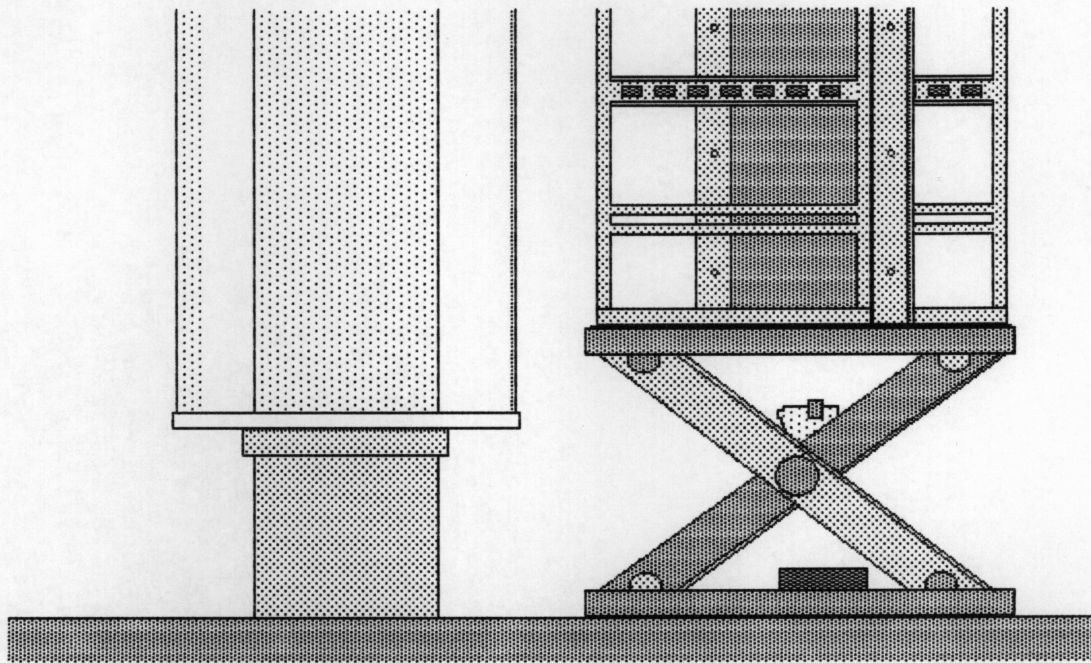

Eberhard Bosslet

HUBWE 3

doka STÜTZENSCHALUNG
ALU-FRANX SI MIT GELBER
SCHALTAPEL H= 240, B=120 T=120
SCHERENHUBTISCH H= 75 B= 120
T= 100 CM, BLAU

HUBWERK, 1996

HUBWE 4

EBERHARD BOSSLET

Title	Hubwerk I
Year	1996
Materials	Pin Writer Print on Paper
Dimensions	Print Edition 29,7x21 cm
Category	15. Editions/Prints, 18. Projects, Proposals, Concepts
Showed at	
Photographer	
Copyright	BOSSLET at VG-Bild/Kunst, Bonn, Germany
Series	1984 - 1997 PINWRITER PRINTS, 1989 - 2002 PNEUMATIC INSTALLATION
Location	
Solo Show	
Group Shows	
Cities	
Producer/Supplier	
Gallery	
Price Category	grade 005