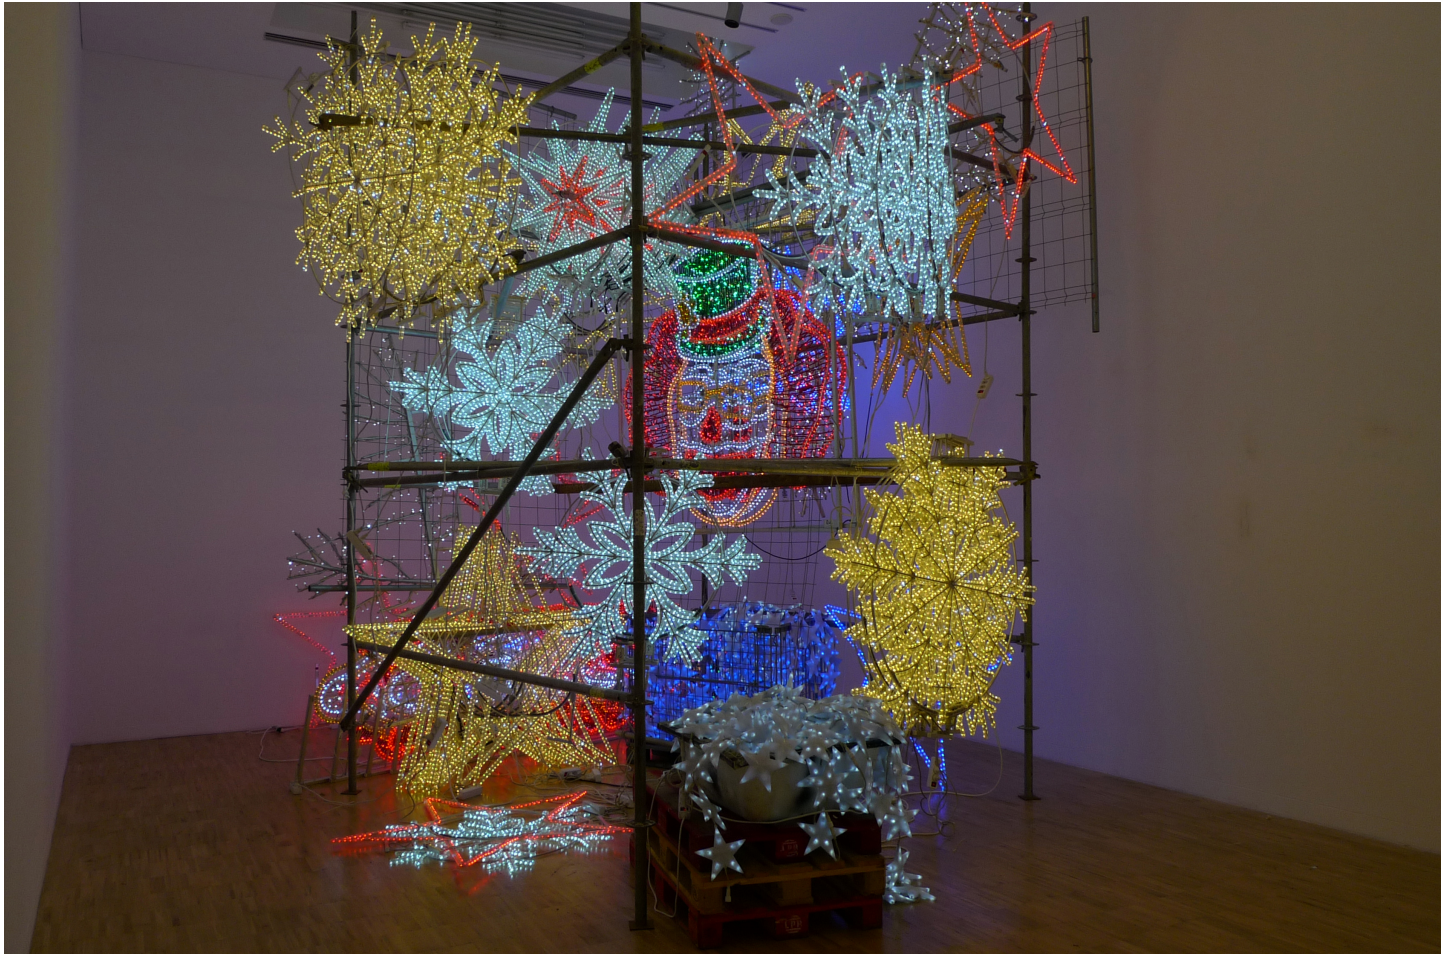

Eberhard Bosslet

Title	Heimleuchten Santa Cruz
Year	2014
Materials	Electric light, Electric light flashing, Steel, galvanized, Synthetic Material
Dimensions	540x500x500 cm
Category	02. SCULPTURE
Showed at	TEA, Tenerife Espacio de las Artes, Santa Cruz de Tenerife, Canary Islands, Spain
Photographer	Bosslet, Eberhard
Copyright	BOSSLET at VG-Bild/Kunst, Bonn, Germany
Series	1979 - ELECTRIC LIGHT INSTALLATION, 1982 - SPANISH WORKS
Location	TEA, Salas A, Tenerife Espacio de las Artes, Santa Cruz de Tenerife, Spain
Solo Show	2014 Eberhard Bosslet, Chisme-Heavy Duty, TEA, Tenerife Espacio de las Artes, Santa Cruz de Tenerife, Spain, 16.5.-12.10.2014
Group Shows	
Cities	Santa Cruz de Tenerife, Spain
Producer/Supplier	Rio Lights, Tenerife, www.riolights.es
Gallery	
Price Category	grade 037