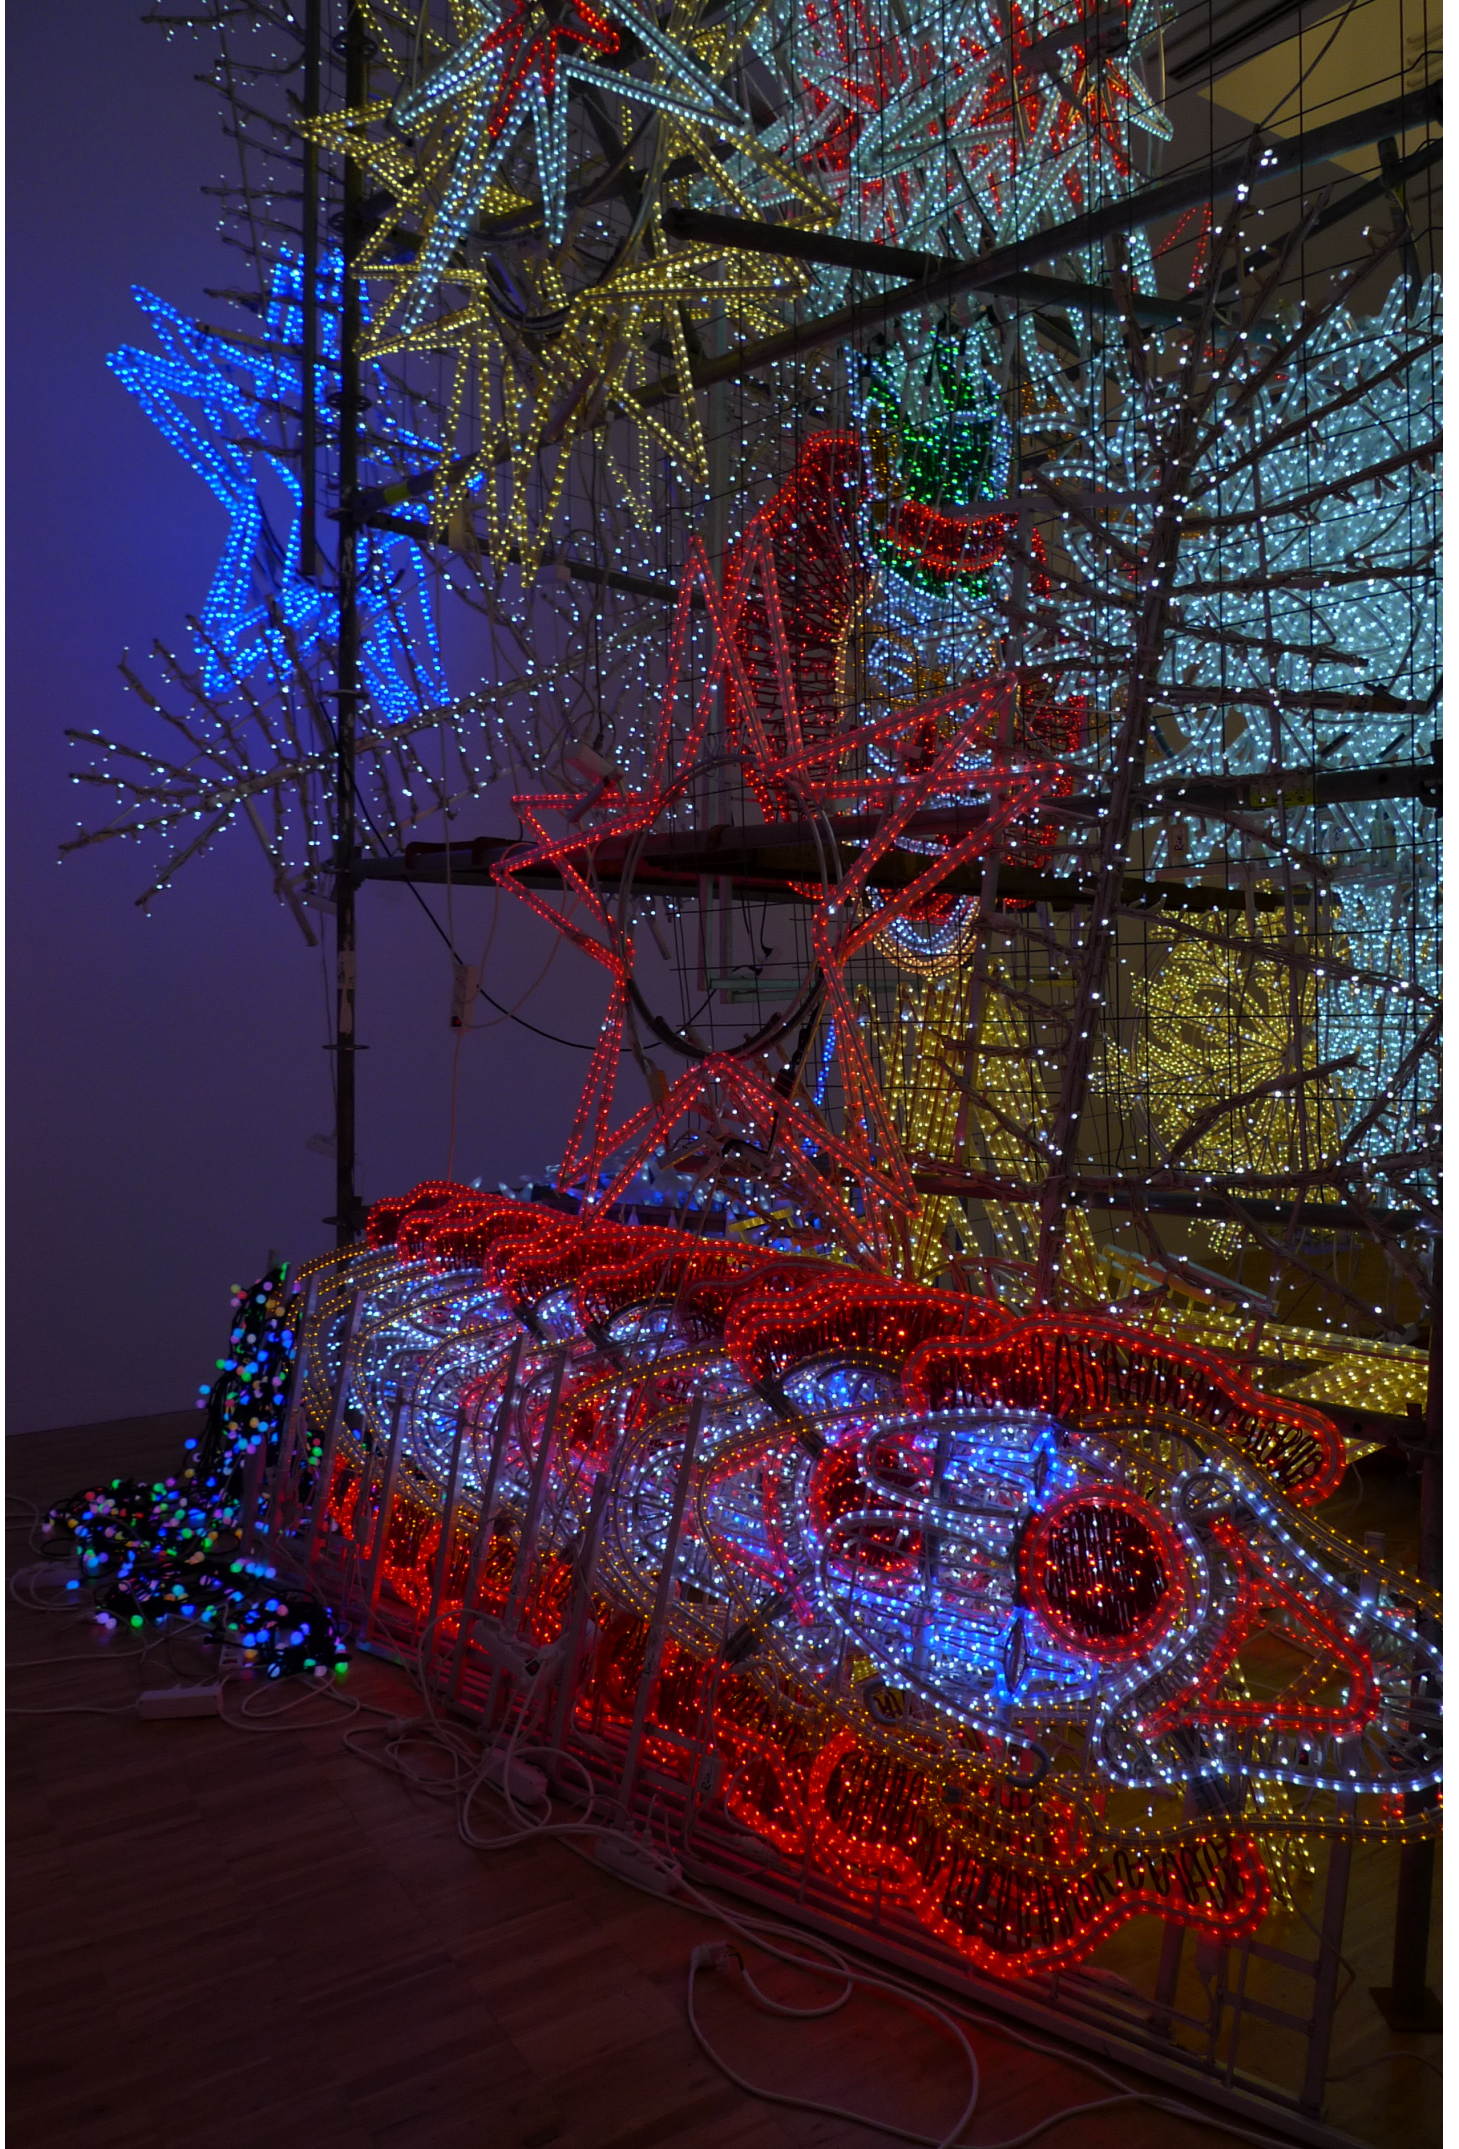

# Eberhard Bosslet

Title	Heimleuchten Santa Cruz
Year	2014
Materials	Electric light, Electric light flashing, Steel, galvanized, Synthetic Material
Dimensions	540x500x500 cm
Category	02. SCULPTURE
Showed at	TEA, Tenerife Espacio de las Artes, Santa Cruz de Tenerife, Canary Islands, Spain
Photographer	Bosslet, Eberhard
Copyright	BOSSLET at VG-Bild/Kunst, Bonn, Germany
Series	1979 - ELECTRIC LIGHT INSTALLATION, 1982 - SPANISH WORKS
Location	TEA, Salas A, Tenerife Espacio de las Artes, Santa Cruz de Tenerife, Spain
Solo Show	2014 Eberhard Bosslet, Chisme-Heavy Duty, TEA, Tenerife Espacio de las Artes, Santa Cruz de Tenerife, Spain, 16.5.-12.10.2014
Group Shows	
Cities	Santa Cruz de Tenerife, Spain
Producer/Supplier	Rio Lights, Tenerife, <a href="http://www.riolights.es">www.riolights.es</a>
Gallery	
Price Category	grade 037