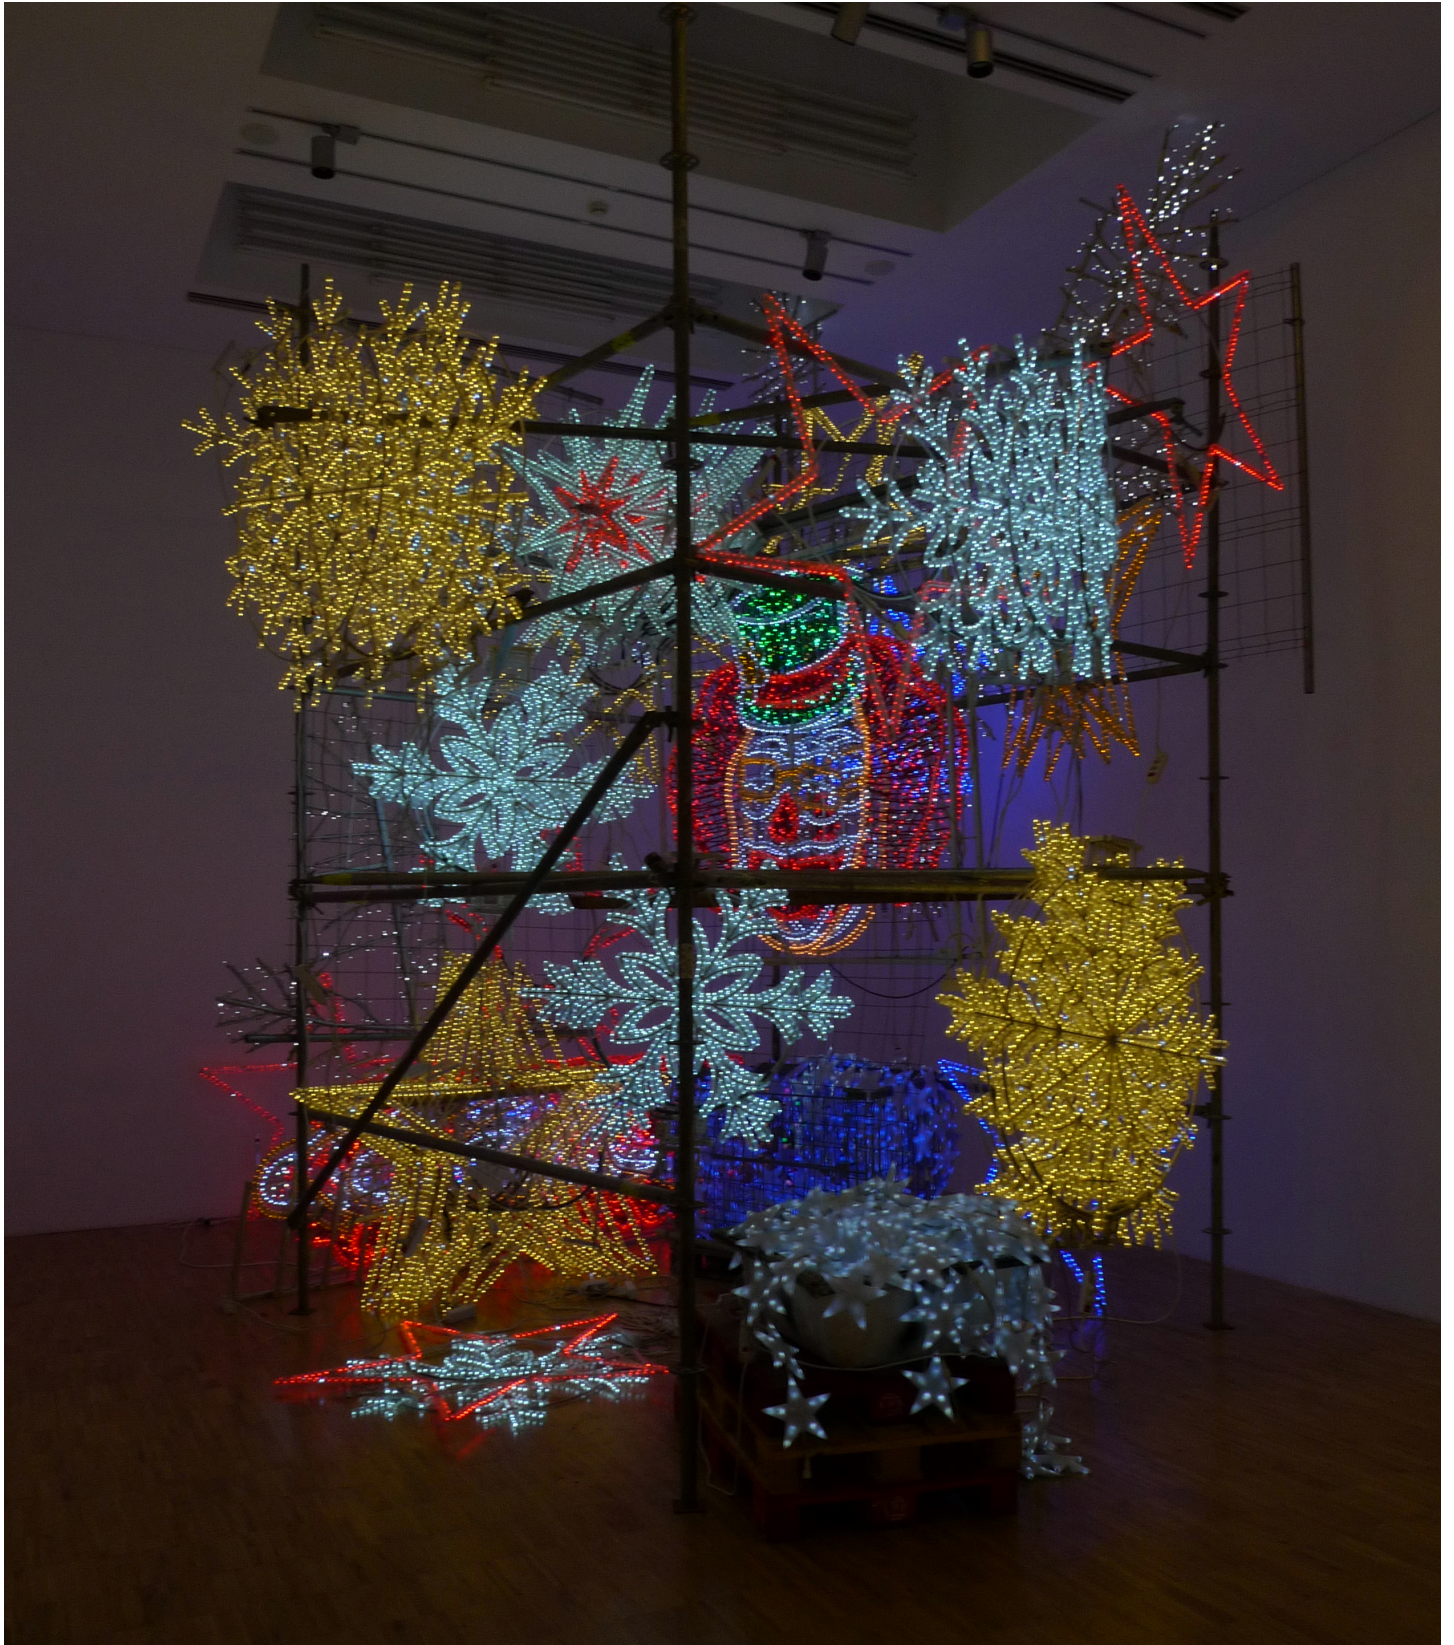

Eberhard Bosslet

Title	Heimleuchten Santa Cruz
Year	2014
Materials	Electric light, Electric light flashing, Steel, galvanized, Synthetic Material
Dimensions	540x500x500 cm
Category	02. SCULPTURE
Showed at	TEA, Tenerife Espacio de las Artes, Santa Cruz de Tenerife, Canary Islands, Spain
Photographer	Bosslet, Eberhard
Copyright	BOSSLET at VG-Bild/Kunst, Bonn, Germany

Series 1979 - ELECTRIC LIGHT INSTALLATION, 1982 - SPANISH WORKS
Location TEA, Salas A, Tenerife Espacio de las Artes, Santa Cruz de Tenerife, Spain
Solo Show 2014 Eberhard Bosslet, Chisme-Heavy Duty, TEA, Tenerife Espacio de las Artes, Santa Cruz de Tenerife, Spain, 16.5.-12.10.2014
Group Shows
Cities Santa Cruz de Tenerife, Spain
Producer/Supplier Rio Lights, Tenerife, www.riolights.es
Gallery
Price Category grade 037